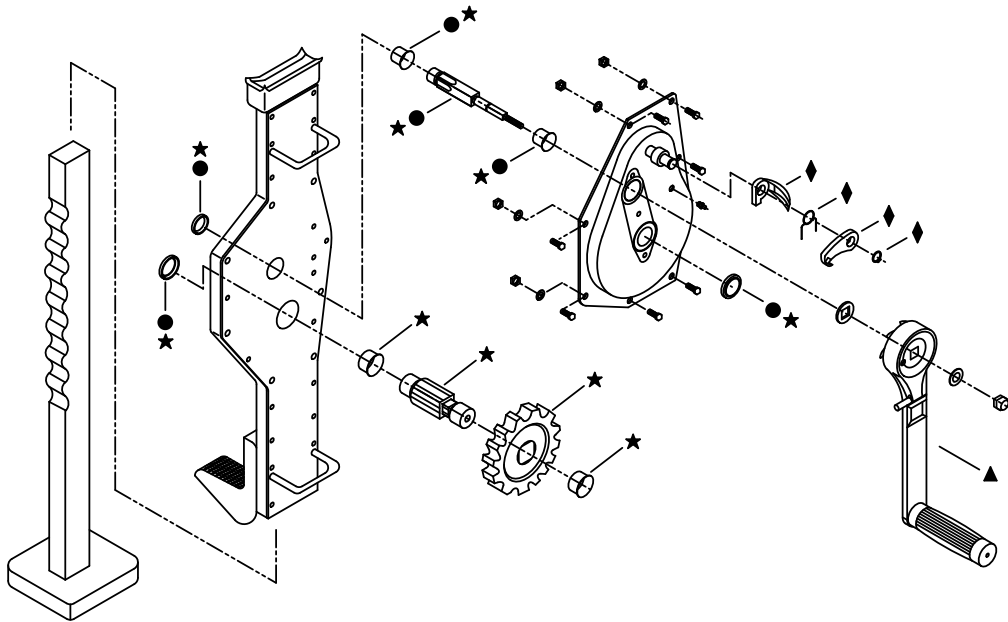

www.tksimplex.com

Technical Repair Parts Sheet Model CJ & LPC Series Rack Jacks

Part Sheet Number	Revision Number	Date Code Range	Document Date
TD093	A	xxxx	0414

CJ15 & CJ30

CJ50 & CJ100

To Maintain Your Warranty
Have your products inspected and repaired by Authorized Simplex Service Center
Visit www.tksimplex.com to locate the nearest one.

www.tksimplex.com

Technical Repair Parts Sheet Model CJ & LPC Series Rack Jacks

Repair Parts List					
Item	Model Number				Description
	CJ15	CJ30	CJ50	CJ100	
★	DS2690900	DS2693900	DS2696900	DS2699900	Shaft Gear Repair Kit
●	DS2691900	DS2694900	DS2697900	DS2700900	Minor Repair Kit
◆	DS2692900	DS2695900	DS2698900	DS2701900	Handle Pawl Repair Kit
▲	DS2677070	DS2677070	DS2677070	DS2677070	Handle

To Maintain Your Warranty
Have your products inspected and repaired by Authorized Simplex Service Center
Visit www.tksimplex.com to locate the nearest one.

www.tksimplex.com

Technical Repair Parts Sheet Model CJ & LPC Series Rack Jacks

www.tksimplex.com

Technical Repair Parts Sheet Model CJ & LPC Series Rack Jacks

LPC50 & LPC100

Repair Parts List

Item	Model Number				Description
	LPC15	LPC30	LPC50	LPC100	
★	DS2678900	DS2681900	DS2684900	DS2687900	Shaft Gear Repair Kit
●	DS2679900	DS2682900	DS2685900	DS2688900	Minor Repair Kit
◆	DS2680900	DS2683900	DS2686900	DS2689900	Handle Pawl Repair Kit
▲	DS2677070	DS2677070	DS2677070	DS2677070	Handle