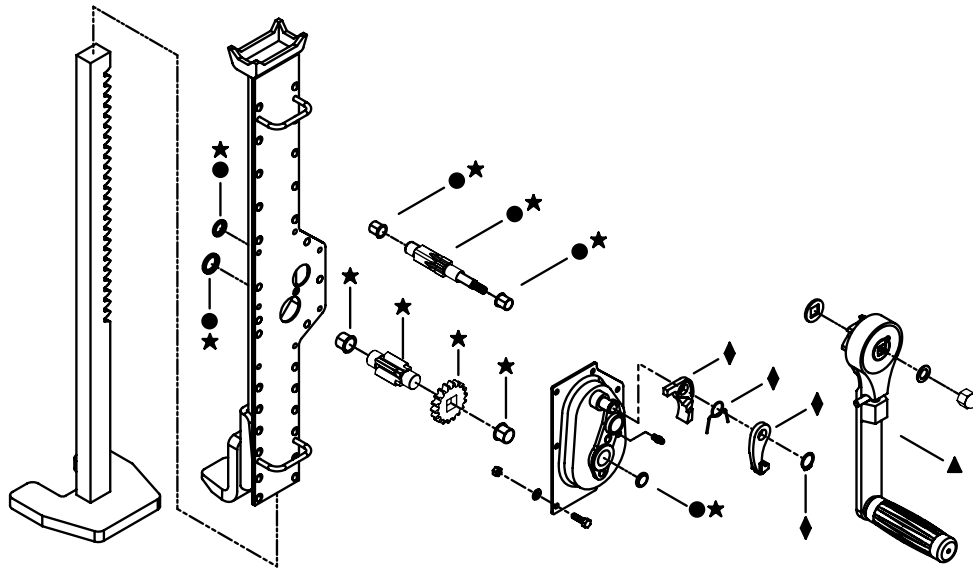

LPC15

LPC30