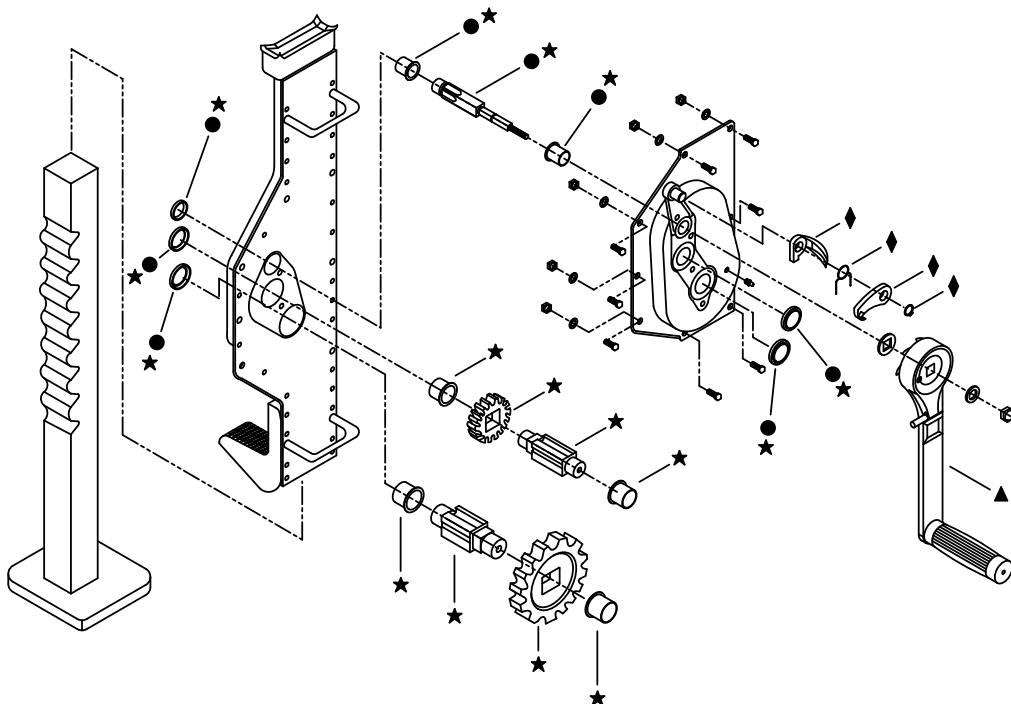

www.tksimplex.com

Technical Repair Parts Sheet Model CJ & LPC Series Rack Jacks

Part Sheet Number	Revision Number	Date Code Range	Document Date
TD093	A	xxxx	0414

CJ15 & CJ30

CJ50 & CJ100

To Maintain Your Warranty
Have your products inspected and repaired by Authorized Simplex Service Center
Visit www.tksimplex.com to locate the nearest one.

www.tksimplex.com

Technical Repair Parts Sheet Model CJ & LPC Series Rack Jacks

Repair Parts List					
Item	Model Number				Description
	CJ15	CJ30	CJ50	CJ100	
★	DS2690900	DS2693900	DS2696900	DS2699900	Shaft Gear Repair Kit
●	DS2691900	DS2694900	DS2697900	DS2700900	Minor Repair Kit
◆	DS2692900	DS2695900	DS2698900	DS2701900	Handle Pawl Repair Kit
▲	DS2677070	DS2677070	DS2677070	DS2677070	Handle

www.tksimplex.com

Technical Repair Parts Sheet Model CJ & LPC Series Rack Jacks

LPC50 & LPC100

Repair Parts List

Item	Model Number				Description
	LPC15	LPC30	LPC50	LPC100	
★	DS2678900	DS2681900	DS2684900	DS2687900	Shaft Gear Repair Kit
●	DS2679900	DS2682900	DS2685900	DS2688900	Minor Repair Kit
◆	DS2680900	DS2683900	DS2686900	DS2689900	Handle Pawl Repair Kit
▲	DS2677070	DS2677070	DS2677070	DS2677070	Handle