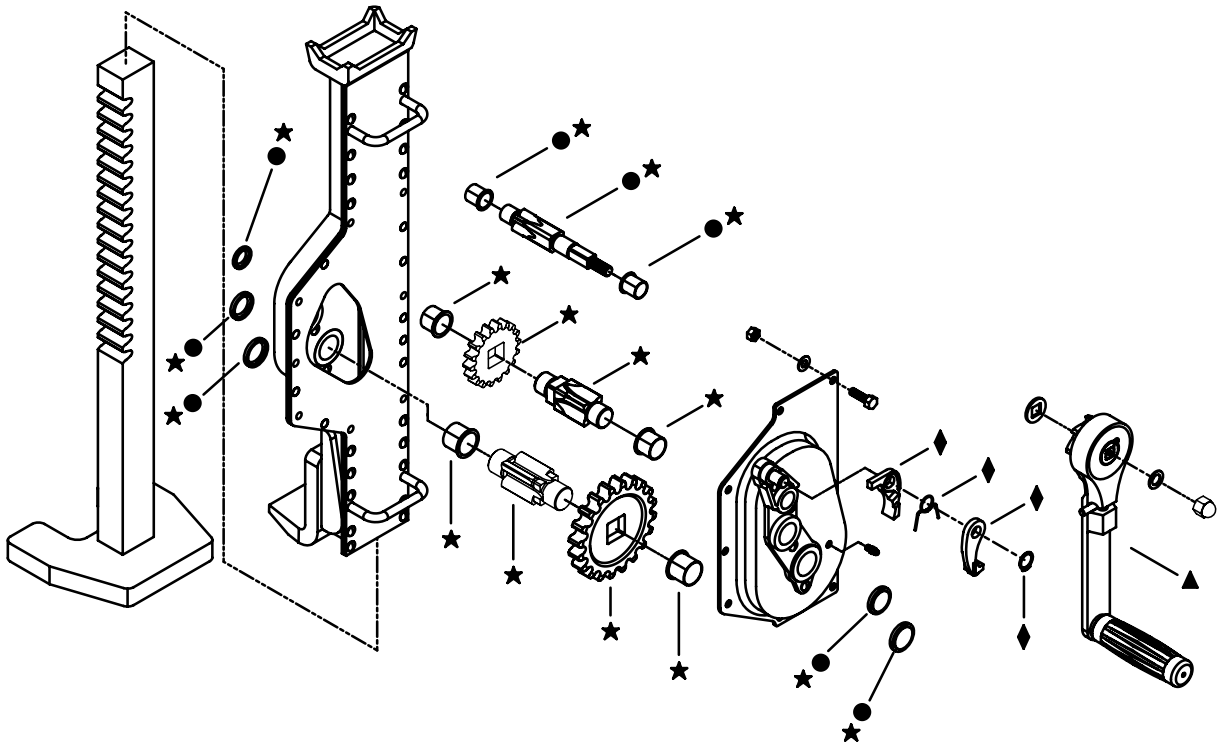

www.tksimplex.com

Technical Repair Parts Sheet Model CJ & LPC Series Rack Jacks

LPC50 & LPC100

Repair Parts List

Item	Model Number				Description
	LPC15	LPC30	LPC50	LPC100	
★	DS2678900	DS2681900	DS2684900	DS2687900	Shaft Gear Repair Kit
●	DS2679900	DS2682900	DS2685900	DS2688900	Minor Repair Kit
◆	DS2680900	DS2683900	DS2686900	DS2689900	Handle Pawl Repair Kit
▲	DS2677070	DS2677070	DS2677070	DS2677070	Handle