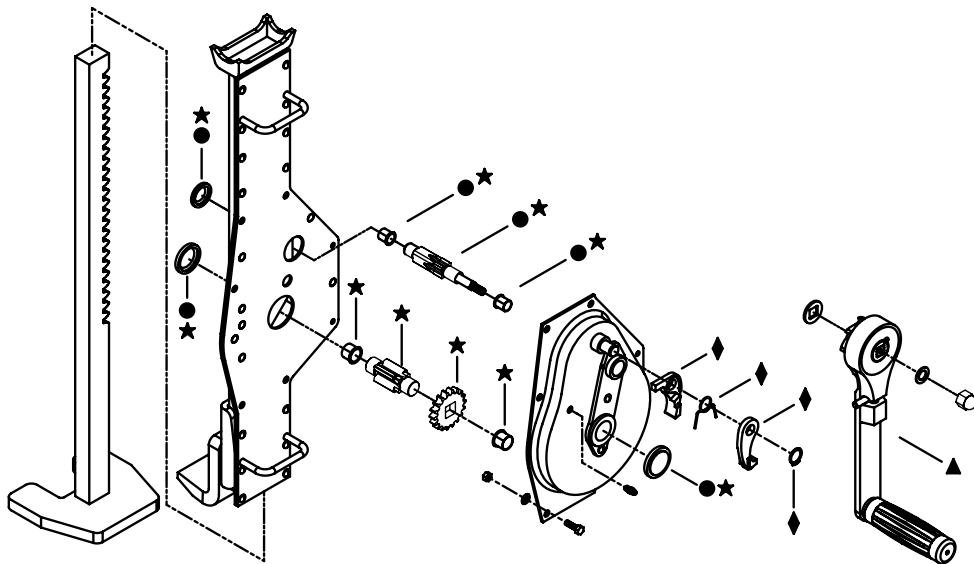

To Maintain Your Warranty
Have your products inspected and repaired by Authorized Simplex Service Center
Visit www.tksimplex.com to locate the nearest one.