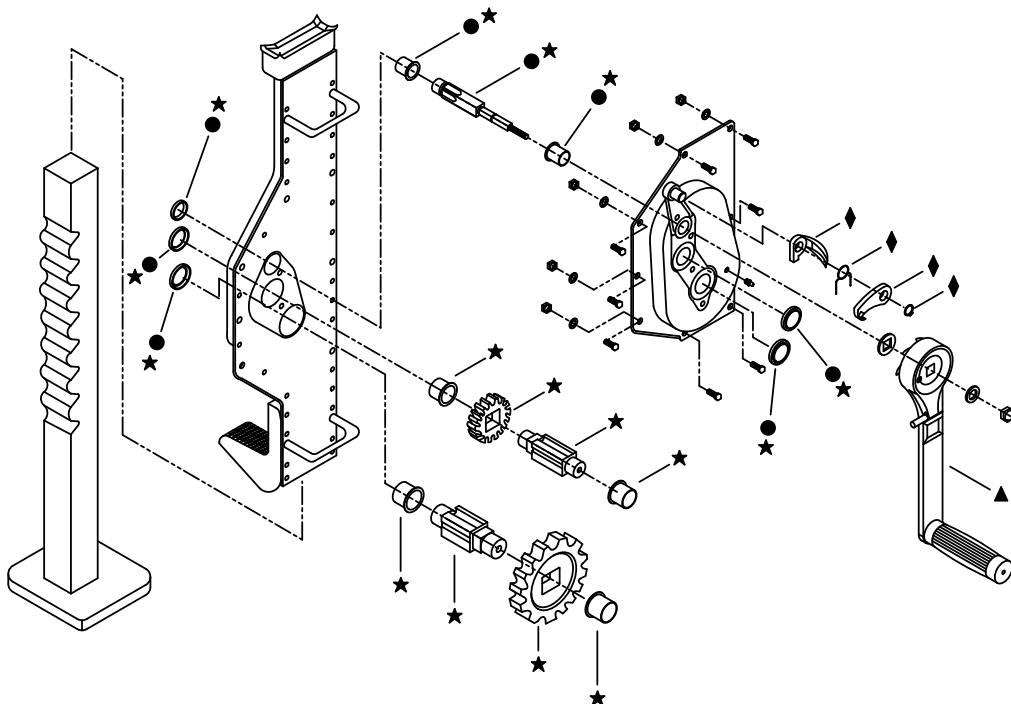

To Maintain Your Warranty
Have your products inspected and repaired by Authorized Simplex Service Center
Visit www.tksimplex.com to locate the nearest one.