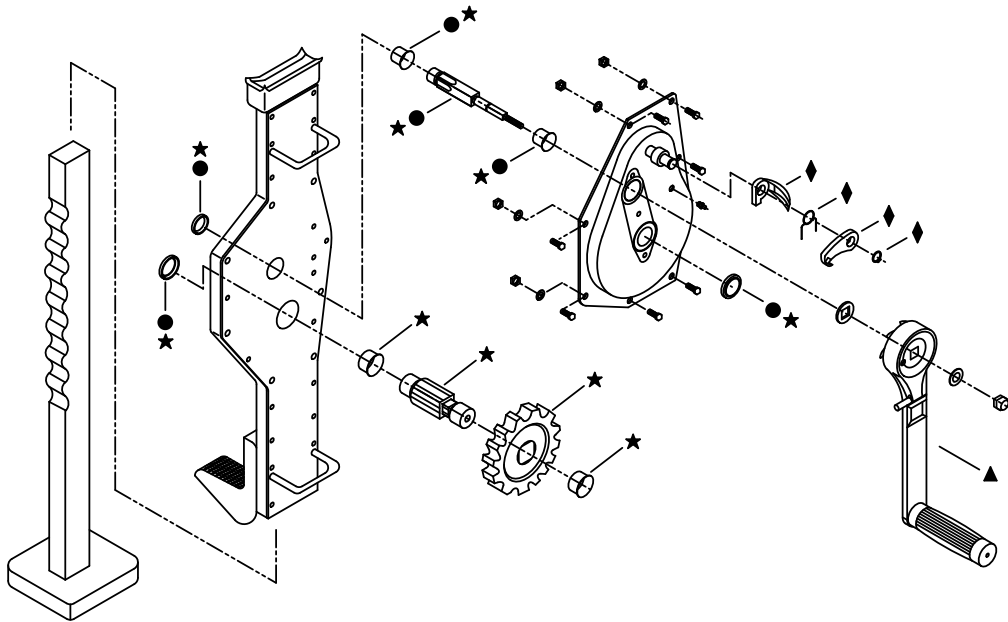

CJ15 & CJ30

CJ50 & CJ100