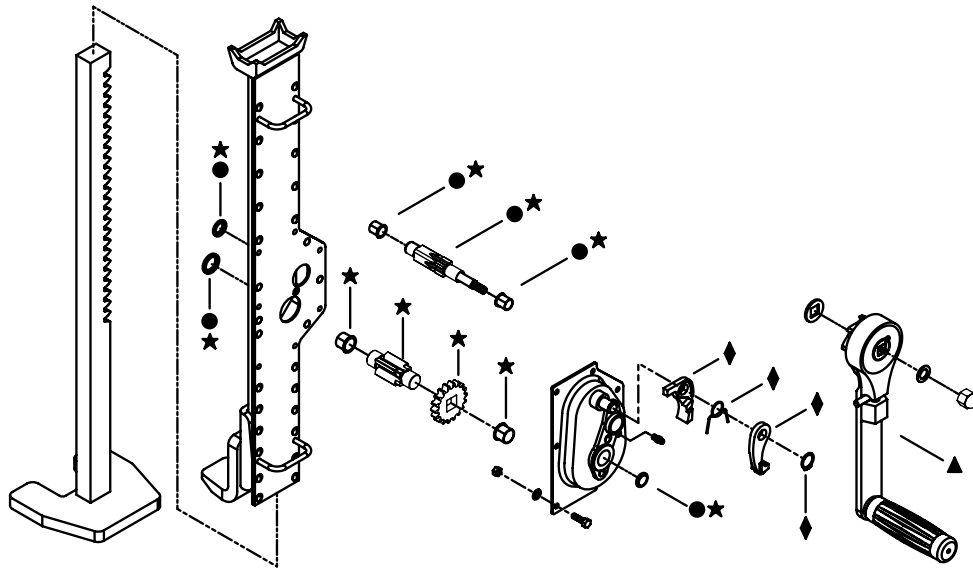

LPC15

LPC30