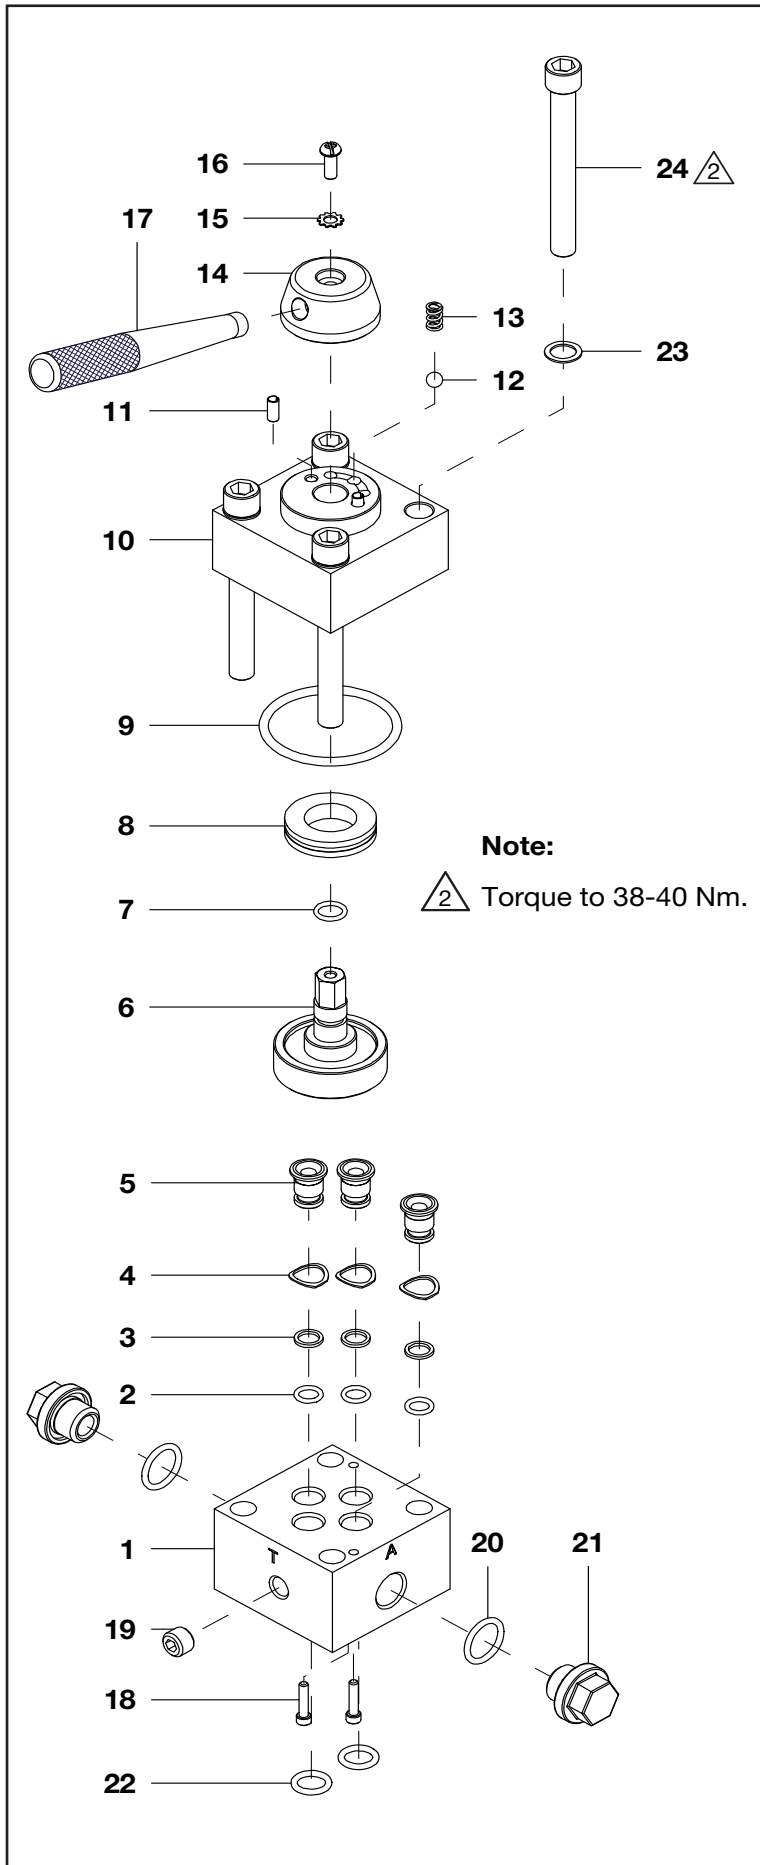

Notes:

★ Included in Seal Kit DD8085900.

♣ Included in Valve Kit DD8087900.

* Included in Handle Kit DD8082900.

◆ Included in Decal Kit DD8078900.

Figure 2

Repair Parts List for Figure 2			
Item No.	Part Number	Qty.	Description
1	6067199	1	Pump Housing
2	6067307	1	Oil Filter
3	6067300	4	Steel Ball
4	6067013	2	Screw
5	6067155	1	Screw
6	6067268	2	Washer
7	6067125	1	Bushing
8	6067289	1	Spring
9	6067164	1	Control Bolt
10	6067251	1	Pipe Plug
11	6067283	1	Spring
12	6067171	1	Spring End Cap
13	6067301	2	Steel Ball
14	6067170	1	Pin
15	6067288	1	Spring
16	6067250	2	Set Screw
17	6067287	1	Spring
18	★ 6067215	1	O-Ring
19	✚ ★ 6067210	1	Back-Up Ring
20	✚ 6067161	1	Piston
21	✚ ★ 6067218	1	O-Ring
22	✚ ★ 6067211	1	Back-Up Ring
23	✚ 6067267	2	Inverted Retaining Ring
24	✚ ★ 6067219	1	O-Ring
25	✚ ★ 6067212	1	Back-Up Ring
26	✚ ★ 6067162	1	Cup Seal
27	✚ ★ 6067231	1	O-Ring
28	6067187	1	Piston Housing
29	✚ ★ 6067213	1	Wiper
30	6067012	1	Steel Ball
31	6067166	1	Spring End Cap
32	6067284	1	Spring
33	6067158	1	Screw
34	6067159	1	Screw
35	✚ ★ 6067216	1	O-Ring

Notes:

★ Included in Seal Kit DD8085900.

✚ Included in Plunger Kit DD8086900.

Repair Parts List for Figure 3			
Item No.	Part Number	Qty.	Description
1	6067141	1	Shear Seal Plate
2	★ 6067237	3	O-Ring
3	★ 6067236	3	Back-Up Ring
4	6067296	3	Thrust Washer
5	★ 6067184	3	Shear Seal A
6	6067183	1	Valve Rotor
7	★ 6067215	1	O-Ring
8	6067303	1	Bearing
9	★ 6067238	1	O-Ring
10	6067185	1	Top Plate
11	6067269	2	Spring Pin
12	6067300	1	Steel Ball
13	6067294	1	Spring
14	6067186	1	Switch Base
15	6067295	1	Toothed Lock Washer
16	6067254	1	Screw
17	6067180	1	Handle
18	6067259	2	Screw
19	6067252	1	Screw
20	★ 6045170	2	O-Ring
21	6045171	2	Nipple
22	★ 6067243	2	O-Ring
23	★ 6067291	4	Copper Washer
24	6067261	4	Screw