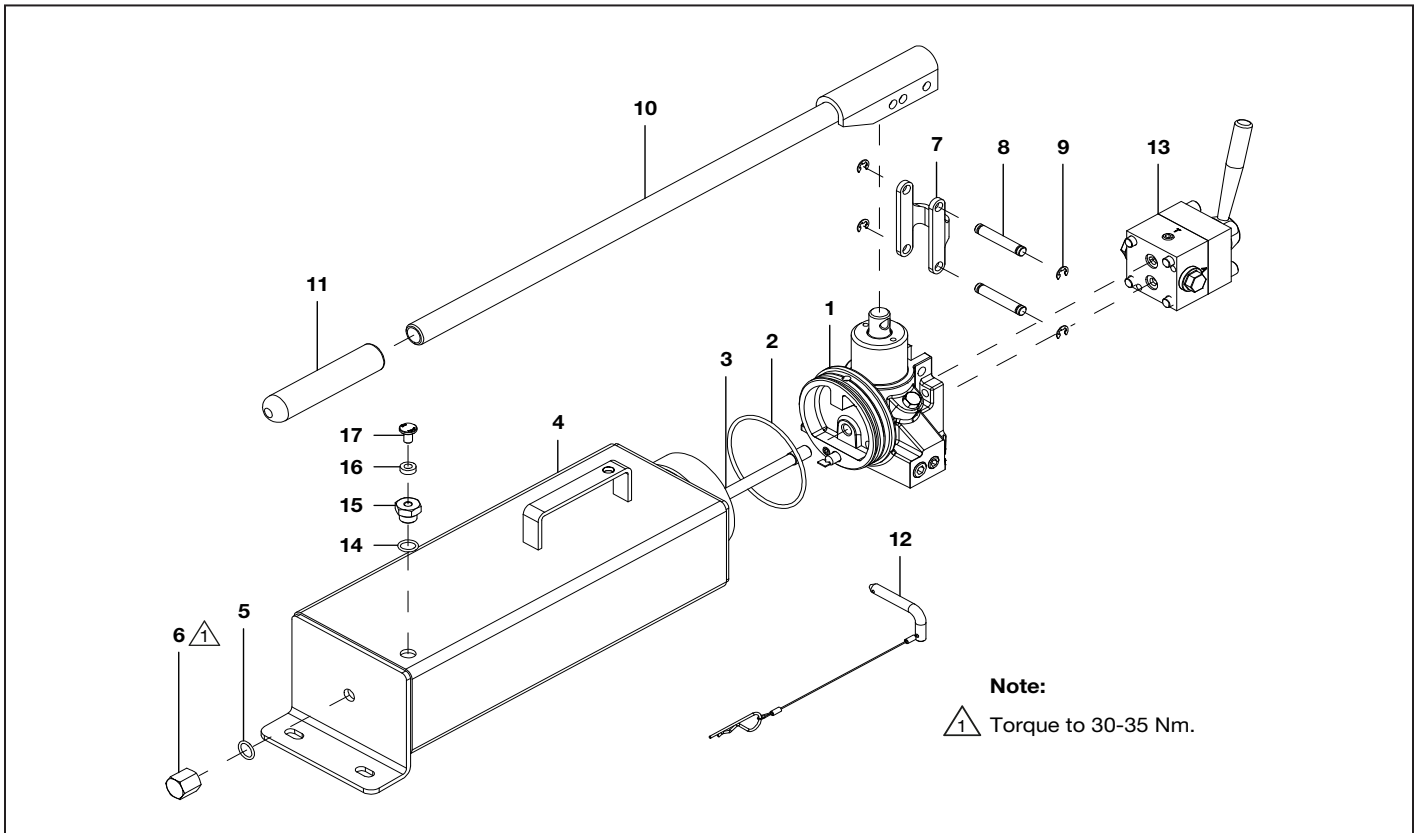

Figure 1

Repair Parts List for Figure 1			
Item No.	Part Number	Qty.	Description
1	6067263	1	Pump Housing
2	★6067222	1	O-Ring
3	6067157	1	Tie Rod
4	6067137	1	Reservoir
5	★6067006	1	O-Ring
6	6067007	1	Nut
7	*6067142	1	Link Connector
8	*6067163	2	Pin
9	*6067274	4	E-Ring
10	*6067128	1	Handle

Repair Parts List for Figure 1 (Continued)			
Item No.	Part Number	Qty.	Description
11	*6067234	1	Handle Grip
12	*6067126	1	Chain
13	♣6067139	1	Directional Control Valve
14	★6067208	1	O-Ring
15	6067182	1	Breather Nut
16	★6067225	1	Seal
17	6067255	1	Breather
18	◆ 88489	1	Decal, Model
19	◆ 89574	1	Decal, Instruction

Notes:

★ Included in Seal Kit DD8085900.

✚ Included in Plunger Kit DD8086900.

Repair Parts List for Figure 3			
Item No.	Part Number	Qty.	Description
1	6067141	1	Shear Seal Plate
2	★ 6067237	3	O-Ring
3	★ 6067236	3	Back-Up Ring
4	6067296	3	Thrust Washer
5	★ 6067184	3	Shear Seal A
6	6067183	1	Valve Rotor
7	★ 6067215	1	O-Ring
8	6067303	1	Bearing
9	★ 6067238	1	O-Ring
10	6067185	1	Top Plate
11	6067269	2	Spring Pin
12	6067300	1	Steel Ball
13	6067294	1	Spring
14	6067186	1	Switch Base
15	6067295	1	Toothed Lock Washer
16	6067254	1	Screw
17	6067180	1	Handle
18	6067259	2	Screw
19	6067252	1	Screw
20	★ 6045170	2	O-Ring
21	6045171	2	Nipple
22	★ 6067243	2	O-Ring
23	★ 6067291	4	Copper Washer
24	6067261	4	Screw