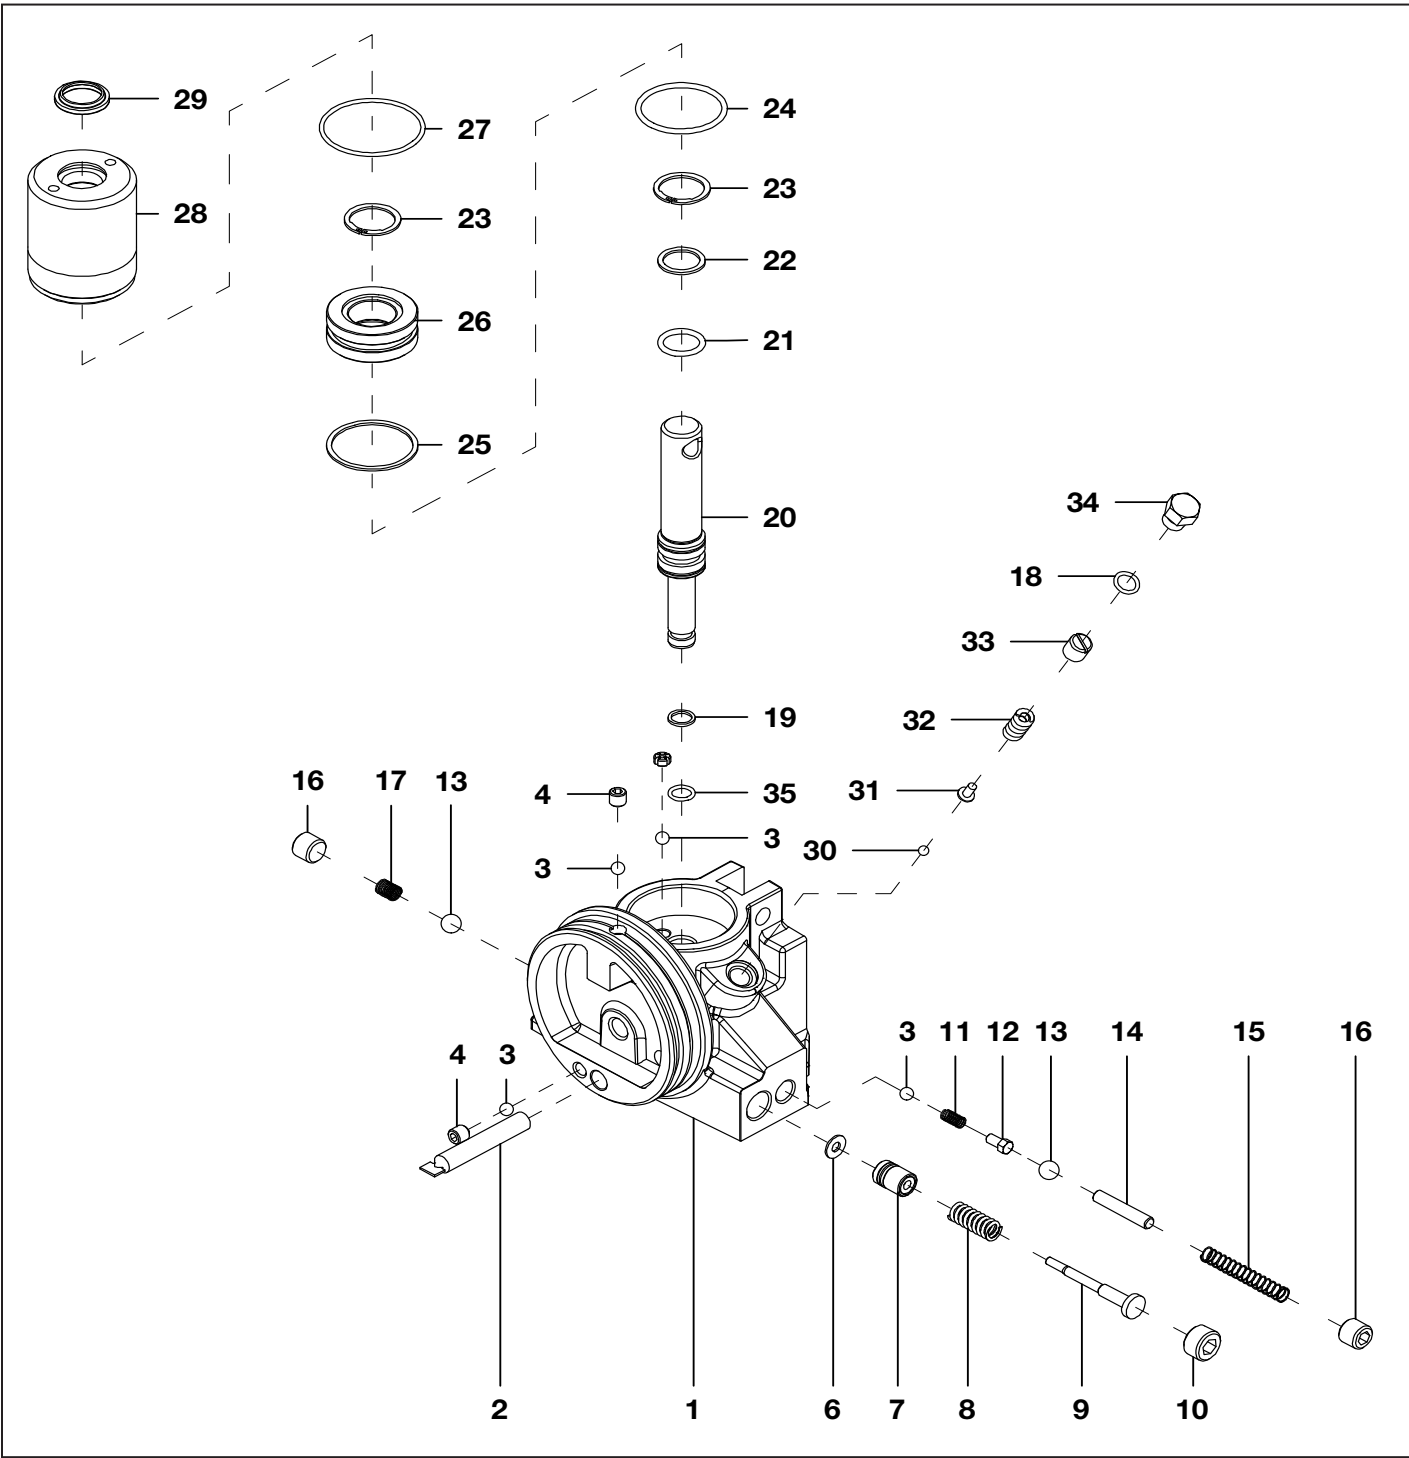

Notes:

★ Included in Seal Kit DD8085900.

♣ Included in Valve Kit DD8087900.

* Included in Handle Kit DD8082900.

◆ Included in Decal Kit DD8078900.

Figure 2

Repair Parts List for Figure 2			
Item No.	Part Number	Qty.	Description
1	6067199	1	Pump Housing
2	6067307	1	Oil Filter
3	6067300	4	Steel Ball
4	6067013	2	Screw
5	6067155	1	Screw
6	6067268	2	Washer
7	6067125	1	Bushing
8	6067289	1	Spring
9	6067164	1	Control Bolt
10	6067251	1	Pipe Plug
11	6067283	1	Spring
12	6067171	1	Spring End Cap
13	6067301	2	Steel Ball
14	6067170	1	Pin
15	6067288	1	Spring
16	6067250	2	Set Screw
17	6067287	1	Spring
18	★ 6067215	1	O-Ring
19	✚ ★ 6067210	1	Back-Up Ring
20	✚ 6067161	1	Piston
21	✚ ★ 6067218	1	O-Ring
22	✚ ★ 6067211	1	Back-Up Ring
23	✚ 6067267	2	Inverted Retaining Ring
24	✚ ★ 6067219	1	O-Ring
25	✚ ★ 6067212	1	Back-Up Ring
26	✚ ★ 6067162	1	Cup Seal
27	✚ ★ 6067231	1	O-Ring
28	6067187	1	Piston Housing
29	✚ ★ 6067213	1	Wiper
30	6067012	1	Steel Ball
31	6067166	1	Spring End Cap
32	6067284	1	Spring
33	6067158	1	Screw
34	6067159	1	Screw
35	✚ ★ 6067216	1	O-Ring

Notes:

★ Included in Seal Kit DD8085900.

✚ Included in Plunger Kit DD8086900.

Repair Parts List for Figure 3			
Item No.	Part Number	Qty.	Description
1	6067141	1	Shear Seal Plate
2	★ 6067237	3	O-Ring
3	★ 6067236	3	Back-Up Ring
4	6067296	3	Thrust Washer
5	★ 6067184	3	Shear Seal A
6	6067183	1	Valve Rotor
7	★ 6067215	1	O-Ring
8	6067303	1	Bearing
9	★ 6067238	1	O-Ring
10	6067185	1	Top Plate
11	6067269	2	Spring Pin
12	6067300	1	Steel Ball
13	6067294	1	Spring
14	6067186	1	Switch Base
15	6067295	1	Toothed Lock Washer
16	6067254	1	Screw
17	6067180	1	Handle
18	6067259	2	Screw
19	6067252	1	Screw
20	★ 6045170	2	O-Ring
21	6045171	2	Nipple
22	★ 6067243	2	O-Ring
23	★ 6067291	4	Copper Washer
24	6067261	4	Screw