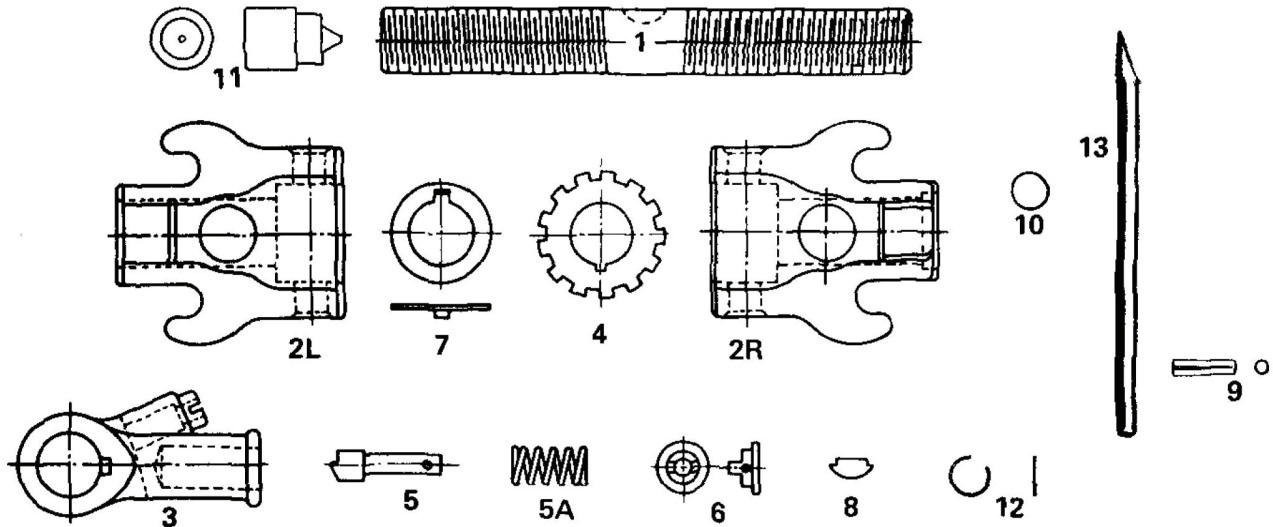

www.tksimplex.com

Technical Repair Parts Sheet

Model # PP610 & PP61015

Push / Pull Jacks

Part Sheet Number	Revision Number	Date Code Range	Document Date
54140	C	xxxx	06/2021

ITEM#	DESCRIPTION	PP610	PP61015	QTY.
1	SCREW	90832	90832	1
2R	NUT RIGHT	95327	N/A	1
2L	NUT LEFT	90833	N/A	1
3	SOCKET	90839	90839	1
4	RATCHET WHEEL	*	*	1
5	RATCHET PLUNGER	*	*	1
5A	PLUGER SPRING	*	*	1
6	PLUNGER KNOB	*	*	1
7	RATCHET WHEEL WASHER	*	*	1
8	WOODRUFF KEY	*	*	1
9	DRIVE LOCK PIN	93796	93796	1
10	SCRW BALL BEARING	90011	90011	1
11	SCREW CENTER PILOT	90829	90829	1
12	SCRW BALL CENTER CLIP	*	*	1
13	LEVER BAR (SOLD SEPERATELY)	SLB24	SLB24	1