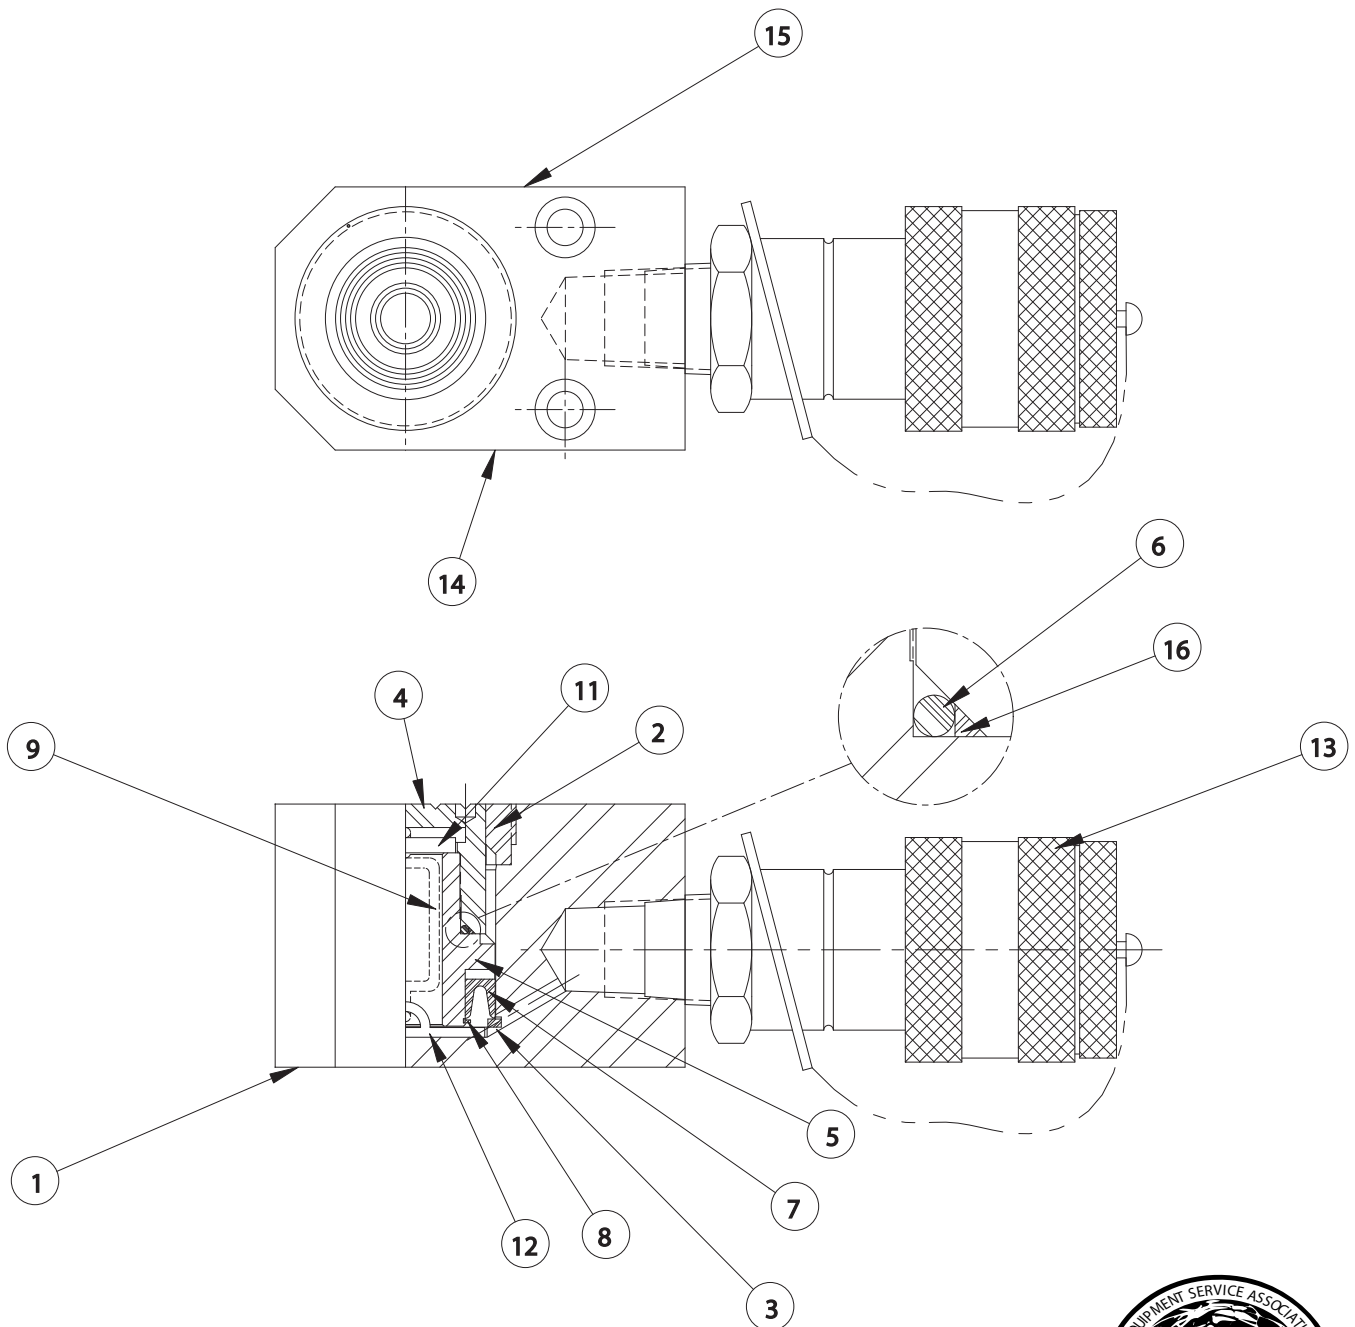

# R50 – 5 TON CYLINDER

## REPAIR PART SHEET

PART SHEET # 54046  
REV. B  
03/04

# PARTS LIST FOR R50 – 5 TON CYLINDER

ITEM	PART #	DESCRIPTION	QTY
1	85970	HOUSING	1
2	85974	RETAINING NUT	1
3	85975	RETAINING RING	1
4	85971	PISTON CAP	1
5	85972	PISTON	1
6	*	O-RING	1
7	*	U-CUP	1
8	85715	RETAINING RING	1
9	86164	SPRING, OUTER	1
11	95038	ROLL PIN	1
12	85973	SPRING PLATE	1
13	CR215	DUST CAP	1
13	40858	FEMALE COUPLER	1
14	88188	SIMPLEX LOGO	1
15	87753	WARNING DECAL	1
16	*	BACK-UP	1
*	54347	PACKING KIT	1