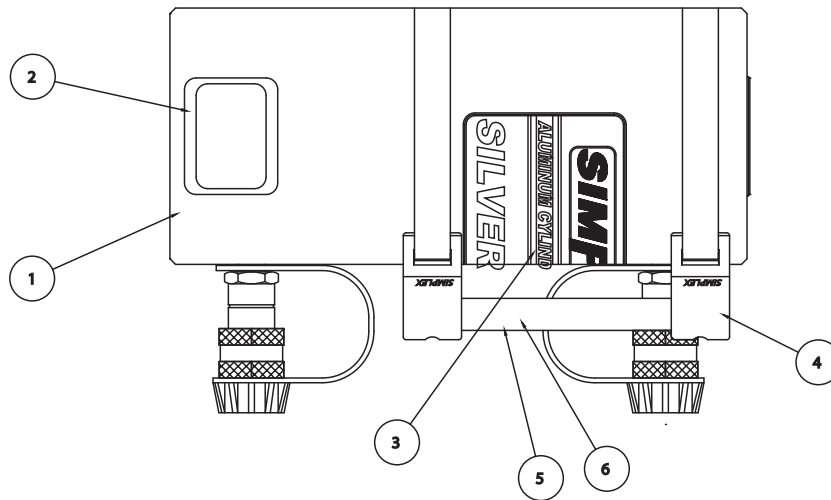

WWW.TKSIMPLEX.COM

TECHNICAL REPAIR PART SHEET
RACD30 30 Ton Center Hole
RACD30 Series

PART SHEET NUMBER	REVISION NUMBER	DATE CODE RANGE	DOCUMENT DATE
54257	D	N/A	09/13

Item #	Description	RACD302 Part #'s	Qty.	RACD306 Part #'s	Qty.	RACD3010 Part #'s	Qty.
1	Aluminum Cylinder	N/A	1	N/A	1	N/A	1
2	Warning Decal	80827	1	80827	1	80827	1
3	Aluminum Cylinder Decal	45280	1	45279	1	45279	1
4	Cylinder Handle Base	45193	1	45193	1	45193	2
5	Aluminum Handle	45281	1	45281	1	45264	1
6	Handlegrip	45303	1	45303	1	45304	1
7	Set Screw	45275	1	45275	1	45275	2
8	Plate Cylinder Handle	45274	1	45274	1	45274	2
9	Stainless Steel Strap	45273	1	45273	1	45273	2
10	Relief Valve	84027	1	84027	1	84027	1
11	Sleeve	88823	1	88823	1	88823	1
12	Decal-Ext. Rel. Valve Sleeve	88825	1	88825	1	88825	1
13	Washer	88824	1	88824	1	88824	1
14	Dust Plug	88822	1	88822	1	88822	1
15	Decal-Ext. Rel. Dust Cap	88826	1	88826	1	88826	1

Item #	Description	Qty.	RACD302 Part #	RACD306 Part #	RACD3010 Part #
1	Rod Wiper	1	*	*	*
2	Rod Seal	1	*	*	*
3	Housing	1	N/A	N/A	N/A
4	Center Sleeve	1	6050039	6050073	6050076
5	Piston	1	6050040	6050074	6050077
6	Piston Wiper	1	*	*	*
7	Piston Polypack	1	*	*	*
8	Piston T-seal	1	*	*	*
9	Polypack	1	*	*	*
10	Polypack	1	*	*	*
11	Threaded Bottom	1	6050047	6050047	6050047
12	Saddle	1	6110392	6110392	6110392
13	Coupler	2	40858	40858	40858
14	Dust Cap	2	CR215	CR215	CR215
	Packing Kit=*	1	54293	54293	54293