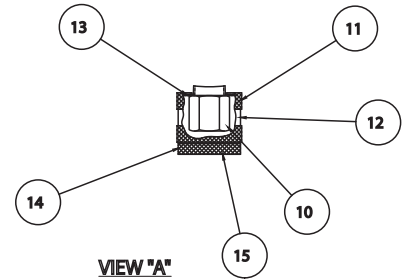

WWW.TKSIMPLEX.COM

TECHNICAL REPAIR PART SHEET
RACD30 30 Ton Center Hole
RACD30 Series

PART SHEET NUMBER	REVISION NUMBER	DATE CODE RANGE	DOCUMENT DATE
54257	D	N/A	09/13

Item #	Description	RACD302 Part #'s	Qty.	RACD306 Part #'s	Qty.	RACD3010 Part #'s	Qty.
1	Aluminum Cylinder	N/A	1	N/A	1	N/A	1
2	Warning Decal	80827	1	80827	1	80827	1
3	Aluminum Cylinder Decal	45280	1	45279	1	45279	1
4	Cylinder Handle Base	45193	1	45193	1	45193	2
5	Aluminum Handle	45281	1	45281	1	45264	1
6	Handlegrip	45303	1	45303	1	45304	1
7	Set Screw	45275	1	45275	1	45275	2
8	Plate Cylinder Handle	45274	1	45274	1	45274	2
9	Stainless Steel Strap	45273	1	45273	1	45273	2
10	Relief Valve	84027	1	84027	1	84027	1
11	Sleeve	88823	1	88823	1	88823	1
12	Decal-Ext. Rel. Valve Sleeve	88825	1	88825	1	88825	1
13	Washer	88824	1	88824	1	88824	1
14	Dust Plug	88822	1	88822	1	88822	1
15	Decal-Ext. Rel. Dust Cap	88826	1	88826	1	88826	1

Item #	Description	Qty.	RACD302 Part #	RACD306 Part #	RACD3010 Part #
1	Rod Wiper	1	*	*	*
2	Rod Seal	1	*	*	*
3	Housing	1	N/A	N/A	N/A
4	Center Sleeve	1	6050039	6050073	6050076
5	Piston	1	6050040	6050074	6050077
6	Piston Wiper	1	*	*	*
7	Piston Polypack	1	*	*	*
8	Piston T-seal	1	*	*	*
9	Polypack	1	*	*	*
10	Polypack	1	*	*	*
11	Threaded Bottom	1	6050047	6050047	6050047
12	Saddle	1	6110392	6110392	6110392
13	Coupler	2	40858	40858	40858
14	Dust Cap	2	CR215	CR215	CR215
	Packing Kit=*	1	54293	54293	54293