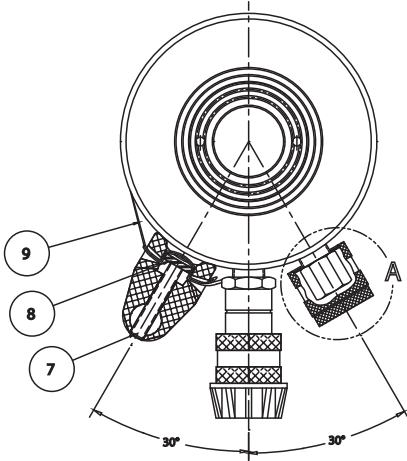

WWW.TKSIMPLEX.COM

TECHNICAL REPAIR PART SHEET
RACD30 30 Ton Center Hole
RACD30 Series

PART SHEET NUMBER	REVISION NUMBER	DATE CODE RANGE	DOCUMENT DATE
54257	D	N/A	09/13

Item #	Description	RACD302 Part #'s	Qty.	RACD306 Part #'s	Qty.	RACD3010 Part #'s	Qty.
1	Aluminum Cylinder	N/A	1	N/A	1	N/A	1
2	Warning Decal	80827	1	80827	1	80827	1
3	Aluminum Cylinder Decal	45280	1	45279	1	45279	1
4	Cylinder Handle Base	45193	1	45193	1	45193	2
5	Aluminum Handle	45281	1	45281	1	45264	1
6	Handlegrip	45303	1	45303	1	45304	1
7	Set Screw	45275	1	45275	1	45275	2
8	Plate Cylinder Handle	45274	1	45274	1	45274	2
9	Stainless Steel Strap	45273	1	45273	1	45273	2
10	Relief Valve	84027	1	84027	1	84027	1
11	Sleeve	88823	1	88823	1	88823	1
12	Decal-Ext. Rel. Valve Sleeve	88825	1	88825	1	88825	1
13	Washer	88824	1	88824	1	88824	1
14	Dust Plug	88822	1	88822	1	88822	1
15	Decal-Ext. Rel. Dust Cap	88826	1	88826	1	88826	1

Item #	Description	Qty.	RACD302 Part #	RACD306 Part #	RACD3010 Part #
1	Rod Wiper	1	*	*	*
2	Rod Seal	1	*	*	*
3	Housing	1	N/A	N/A	N/A
4	Center Sleeve	1	6050039	6050073	6050076
5	Piston	1	6050040	6050074	6050077
6	Piston Wiper	1	*	*	*
7	Piston Polypack	1	*	*	*
8	Piston T-seal	1	*	*	*
9	Polypack	1	*	*	*
10	Polypack	1	*	*	*
11	Threaded Bottom	1	6050047	6050047	6050047
12	Saddle	1	6110392	6110392	6110392
13	Coupler	2	40858	40858	40858
14	Dust Cap	2	CR215	CR215	CR215
	Packing Kit=*	1	54293	54293	54293