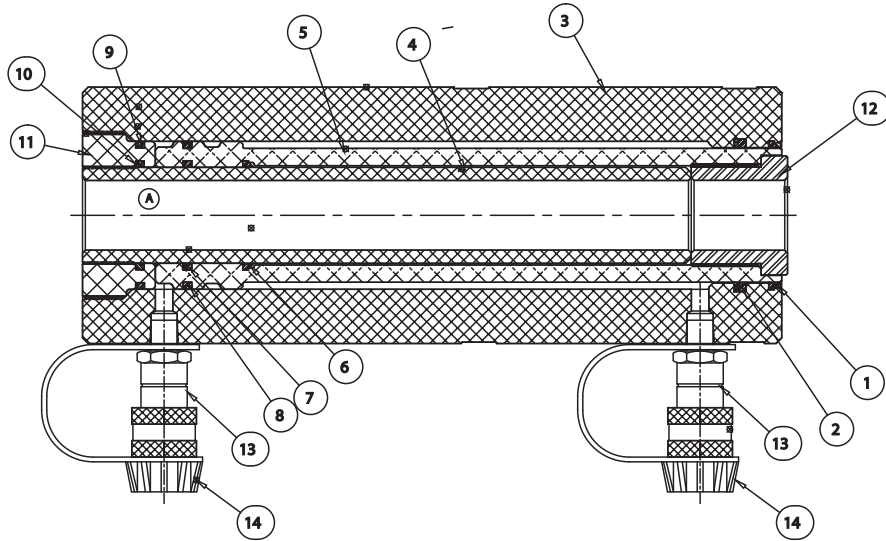

WWW.TKSIMPLEX.COM

TECHNICAL REPAIR PART SHEET
RACD30 30 Ton Center Hole
RACD30 Series

PART SHEET NUMBER	REVISION NUMBER	DATE CODE RANGE	DOCUMENT DATE
54257	D	N/A	09/13

Item #	Description	RACD302 Part #'s	Qty.	RACD306 Part #'s	Qty.	RACD3010 Part #'s	Qty.
1	Aluminum Cylinder	N/A	1	N/A	1	N/A	1
2	Warning Decal	80827	1	80827	1	80827	1
3	Aluminum Cylinder Decal	45280	1	45279	1	45279	1
4	Cylinder Handle Base	45193	1	45193	1	45193	2
5	Aluminum Handle	45281	1	45281	1	45264	1
6	Handlegrip	45303	1	45303	1	45304	1
7	Set Screw	45275	1	45275	1	45275	2
8	Plate Cylinder Handle	45274	1	45274	1	45274	2
9	Stainless Steel Strap	45273	1	45273	1	45273	2
10	Relief Valve	84027	1	84027	1	84027	1
11	Sleeve	88823	1	88823	1	88823	1
12	Decal-Ext. Rel. Valve Sleeve	88825	1	88825	1	88825	1
13	Washer	88824	1	88824	1	88824	1
14	Dust Plug	88822	1	88822	1	88822	1
15	Decal-Ext. Rel. Dust Cap	88826	1	88826	1	88826	1

Item #	Description	Qty.	RACD302 Part #	RACD306 Part #	RACD3010 Part #
1	Rod Wiper	1	*	*	*
2	Rod Seal	1	*	*	*
3	Housing	1	N/A	N/A	N/A
4	Center Sleeve	1	6050039	6050073	6050076
5	Piston	1	6050040	6050074	6050077
6	Piston Wiper	1	*	*	*
7	Piston Polypack	1	*	*	*
8	Piston T-seal	1	*	*	*
9	Polypack	1	*	*	*
10	Polypack	1	*	*	*
11	Threaded Bottom	1	6050047	6050047	6050047
12	Saddle	1	6110392	6110392	6110392
13	Coupler	2	40858	40858	40858
14	Dust Cap	2	CR215	CR215	CR215
	Packing Kit=*	1	54293	54293	54293