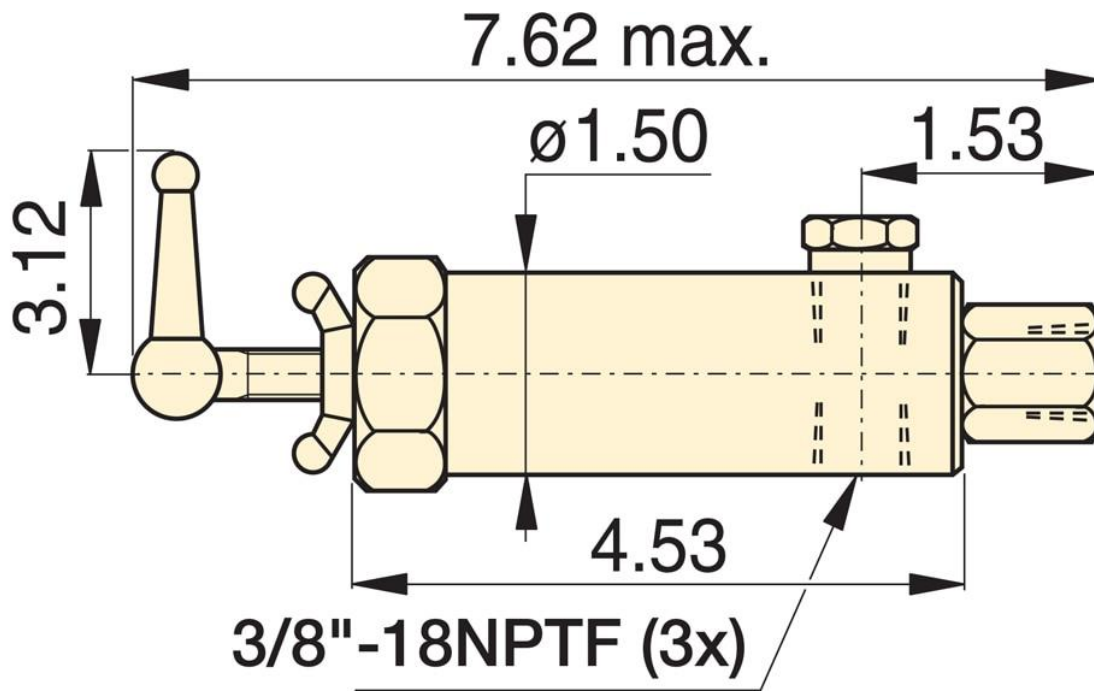

Specifications

Units: Imperial Metric

Maximum Operating Pressure (psi)

10,000

Oil Ports

3/8" NPT

Pressure Function

+3% Repeatability

V-152, V-152NV