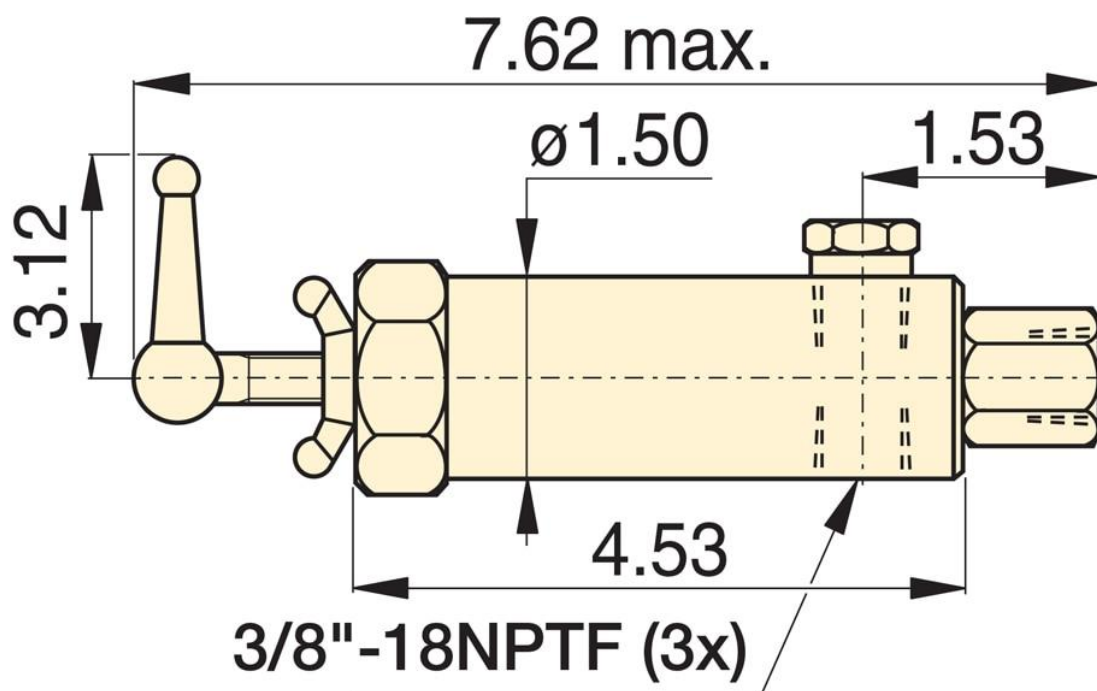

## Specifications

Units:

**Imperial**

Metric

Maximum Operating Pressure (psi)	10,000
Maximum Oil Flow (in <sup>3</sup> /min)	1,830
Oil Ports	3/8" NPT
Oil Ports (BSPP)	3/8" NPTF
Pressure Function	+3% Repeatability