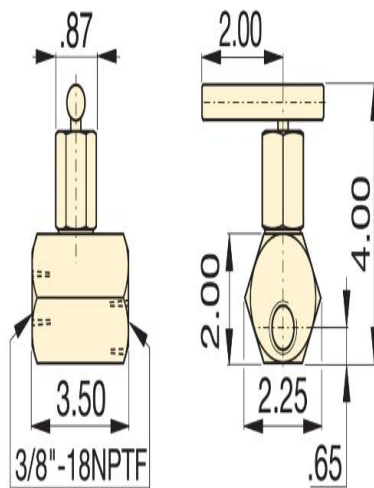

Specifications

Units: **Imperial** Metric

Maximum Operating Pressure (psi)	10,000
Minimum Operating Pressure (psi)	2,000
Oil Ports	3/8" NPTF

Dimensions

V-161