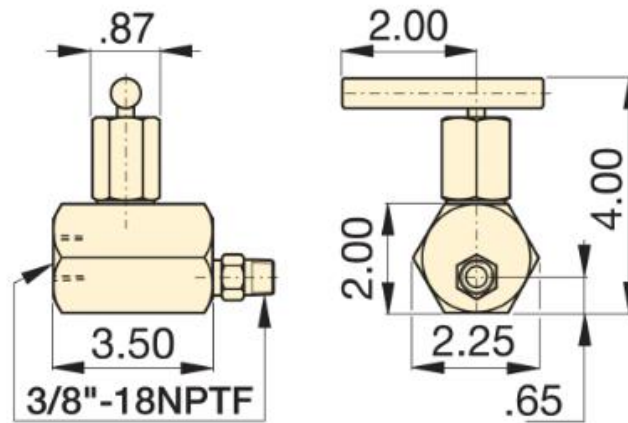

Specifications

Units: Imperial Metric

Maximum Operating Pressure (psi) 10,000

Oil Ports 3/8" NPTF

Dimensions

V-66, V-66NV