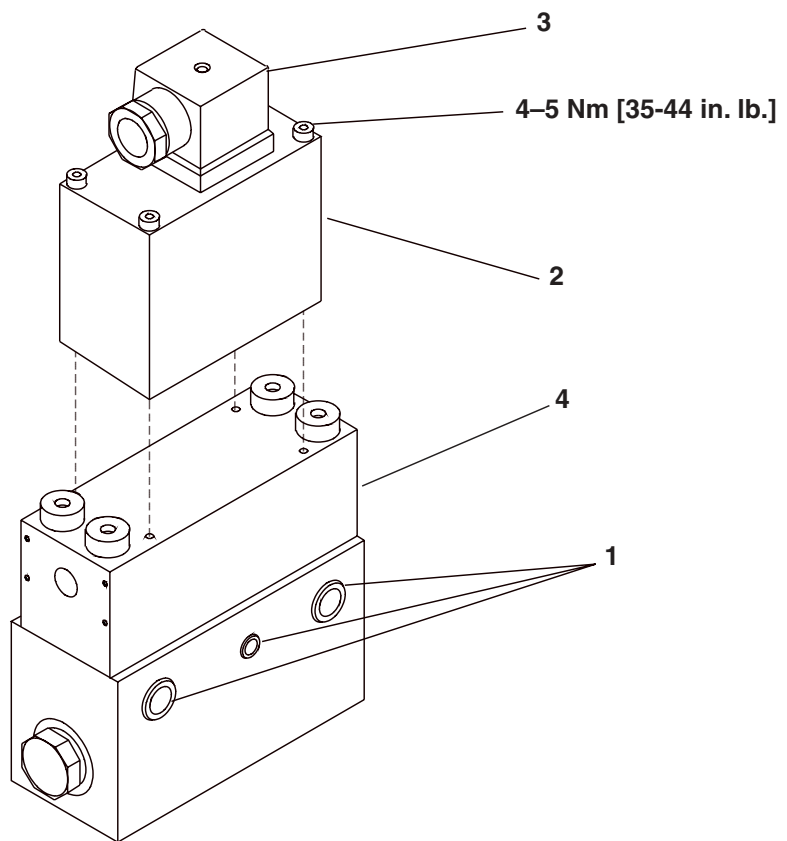

Repair Parts List

	24 VDC Power					115 VAC Power					230 VAC Power					Description
Item	VP11	VP21	VP31	VP41	VP51	VP12	VP22	VP32	VP42	VP52	VP13	VP23	VP33	VP43	VP53	
1	VP1K					VP1K					VP1K					Seal Kit
2	VP24SR					VP115SR					VP230SR					Solenoid Assembly (includes (2) coils and Item 3)
3	VP1SR					VP2SR					VP2SR					DIN Connector
4	Poppet section not available separately. Order complete VP series valve.															