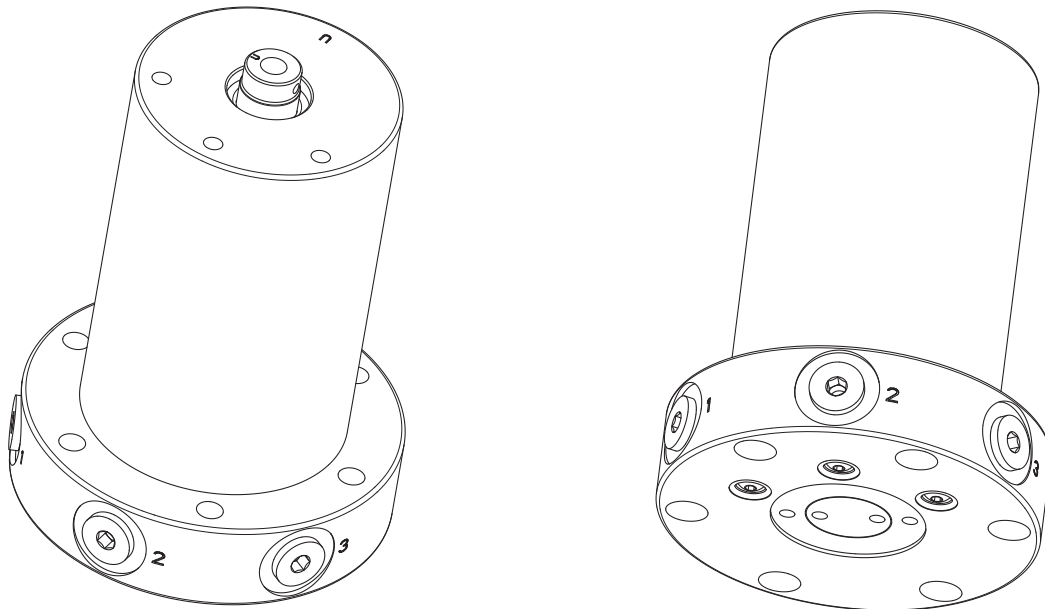

POWERFUL SOLUTIONS. GLOBAL FORCE.

Repair Parts Sheet

MPFC110V, MPFC210V,
WPFC110V, WPFC210V
Collet-Lok® Push Cylinders

Document Number	Document Revision	Document Revision Date	Product Date Code Beginning With
L4098	A	07/2017	A

To ensure optimum performance of your Enerpac product:

- Use only Enerpac Oil.
- Install all new parts included in each repair kit.
- See your Enerpac Authorized Service Center for factory-authorized product service.

⚠ WARNING Be certain that system hydraulic pressure is completely relieved (0 psi/bar) before performing any adjustments, maintenance or repairs.