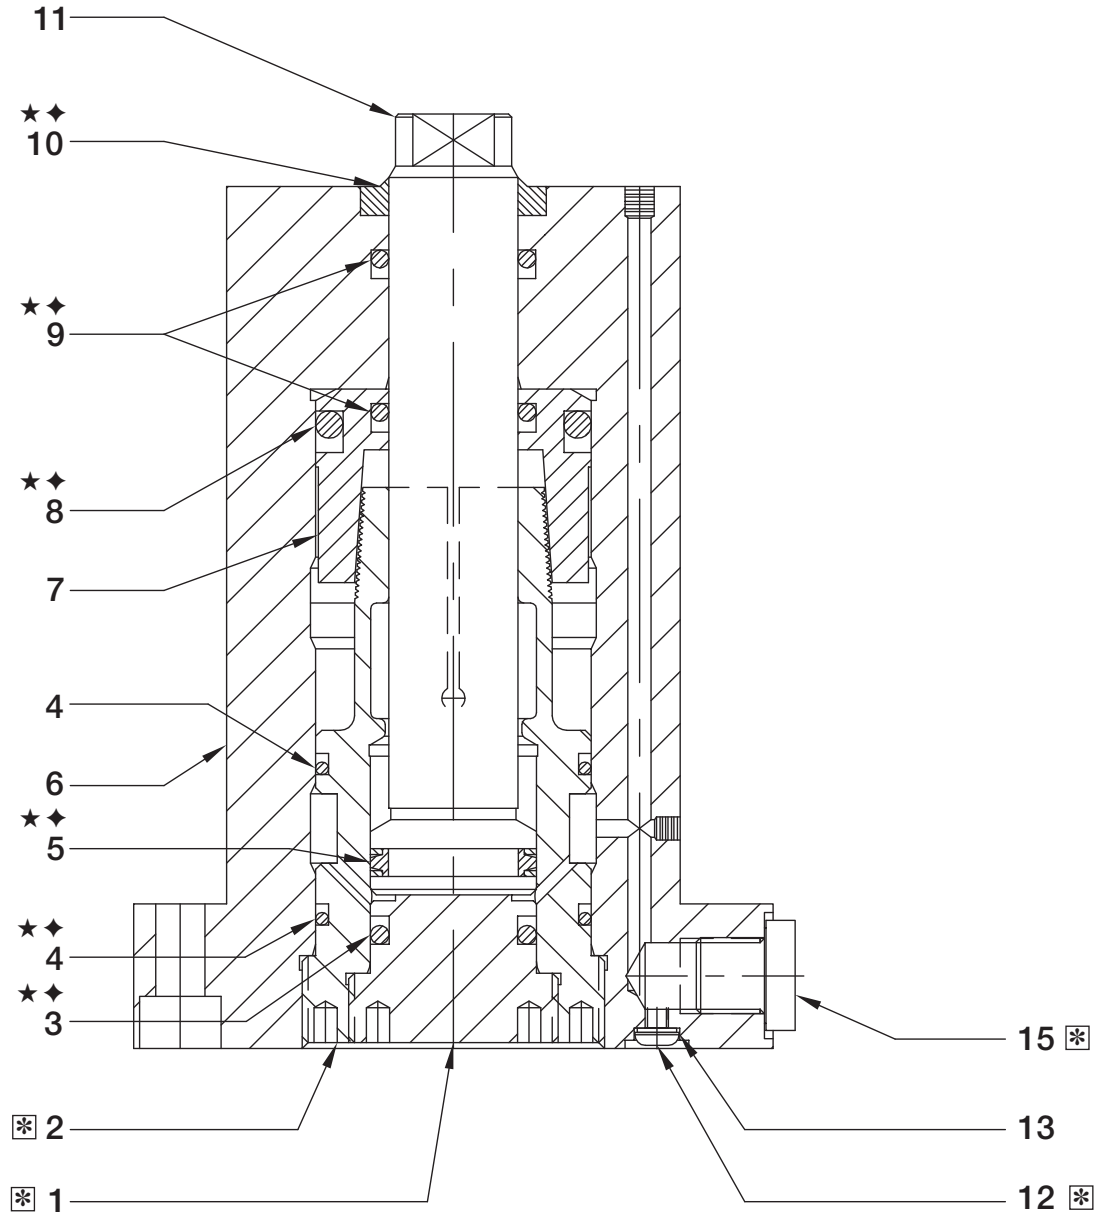

## Repair Parts Sheet

MPFC110V, MPFC210V,  
WPFC110V, WPFC210V  
Collet-Lok® Push Cylinders

Document Number	Document Revision	Document Revision Date	Product Date Code Beginning With
L4098	A	07/2017	A

To ensure optimum performance of your Enerpac product:

FIGURE 1 - Sectional View

✱ See  on last page.

Repair Parts List for Figure 1

L4098

Item	Model Number/Part Number		Qty.	Description
	MPFC110V WPFC110V	MPFC210V WPFC210V		
1	CS251044	CS268044	1	Stop Ring
2	CS249047	CS271047	1	Wedge
3	★ B1207203	◆ B1212203	1	O-Ring
4	★ B1125203	◆ B1131203	2	O-Ring
5	★ MPTC110E004041	◆ B1212515	1	T-Seal
6A	DW1476030	DW1478030	1	Base (Metric)
6B	DW1475030	DW1477030	1	Base (Imperial)
7	CS250108	CS296108	1	Wedge Ring
8	★ B1218203	◆ B13253203	1	O-Ring
9	★ B1114203	◆ B1212203	2	O-Ring
10	★ CY474041	◆ SPR95067003	1	Wiper
11A	CY561040	CY562040	1	Plunger (Metric)
11B	CV484040	CV486040	1	Plunger (Imperial)
12	CBA409028-1E	CBA409028-1E	3	Plug Bolt
13	PA1303167	PA1303167	3	Copper Gasket
14	★ B1011203	◆ B1011203	3	O-Ring (not shown)
15A	F100006-1	F100006-1	3	Plug (Metric)
15B	B1003006V	B1003006V	3	Plug (Imperial)