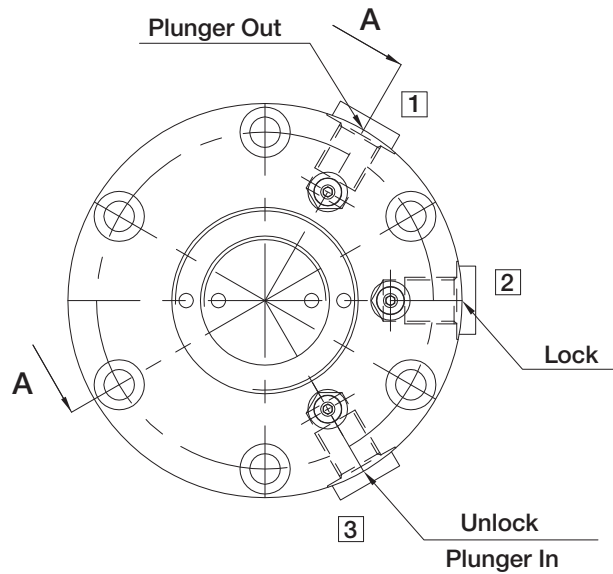

FIGURE 1 - Sectional View

✱ See  on last page.

Repair Parts List for Figure 1

L4098

Item	Model Number/Part Number		Qty.	Description
	MPFC110V WPFC110V	MPFC210V WPFC210V		
1	CS251044	CS268044	1	Stop Ring
2	CS249047	CS271047	1	Wedge
3	★ B1207203	◆ B1212203	1	O-Ring
4	★ B1125203	◆ B1131203	2	O-Ring
5	★ MPTC110E004041	◆ B1212515	1	T-Seal
6A	DW1476030	DW1478030	1	Base (Metric)
6B	DW1475030	DW1477030	1	Base (Imperial)
7	CS250108	CS296108	1	Wedge Ring
8	★ B1218203	◆ B13253203	1	O-Ring
9	★ B1114203	◆ B1212203	2	O-Ring
10	★ CY474041	◆ SPR95067003	1	Wiper
11A	CY561040	CY562040	1	Plunger (Metric)
11B	CV484040	CV486040	1	Plunger (Imperial)
12	CBA409028-1E	CBA409028-1E	3	Plug Bolt
13	PA1303167	PA1303167	3	Copper Gasket
14	★ B1011203	◆ B1011203	3	O-Ring (not shown)
15A	F100006-1	F100006-1	3	Plug (Metric)
15B	B1003006V	B1003006V	3	Plug (Imperial)

★ Included in repair kit MPFC110KV. ◆ Included in repair kit MPFC210KV.

FIGURE 2 - Bottom View

*Service Information			L4098
Fig.	Item	Models	Torque
1	1	Ending in 110V	30,0 Nm [22 ft-lbs.]
1	1	Ending in 210V	40,0 Nm [30 ft-lbs.]
1	2	Ending in 110V	40,0 Nm [30 ft-lbs.]
1	2	Ending in 210V	60,0 Nm [44 ft-lbs.]
1	12	All Series	Not to exceed 3,1Nm [27 in-lbs.]
1	15	Ending in B1003006V	8,0 Nm [6 ft-lbs.]
1	15	Ending in F100006-1	15,0 Nm [11 ft-lbs.]