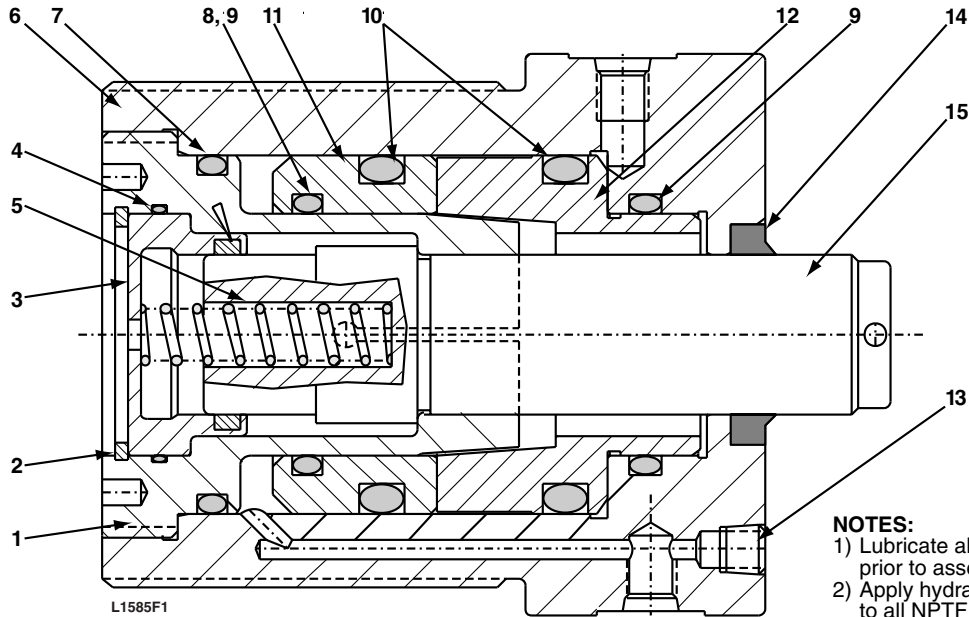

To Protect Your Warranty, Use Only ENERPAC Hydraulic Oil.

Enerpac recommends that all kit components be installed to insure optimum performance of the repaired product.

1. **NOTES:**
   1) Lubricate all seals prior to assembly.
   2) Apply hydraulic sealant to all NPTF threads.

REPAIR PARTS LIST

Item Number	Model WPTS-100	Model WPTS-200	Model MPTS-200	Quantity	Description
1	CV764047	CV771047	CV771047	1	Wedge
2	★ CV351004	★ CCA1038044-1D	★ CCA1038044-1D	1	Retaining Ring
3	CV766044	CV773044	CV773044	1	Stop Ring
4	★ B1021903	★ B1029903	★ B1029903	1	O-Ring
5	CV767110	CV774110	CV774110	1	Spring
6	CS514030	CS515030	CZ671030	1	Base
7	★ B1221903	★ B1226903	★ B1226903	1	O-Ring
8	★ CV768041	★ CV775041	★ CV775041	1	Slyd-Ring
9	★ B1214803	★ B1222803	★ B1222803	2	O-Ring
10	★ B1221803			1	O-Ring
		★ B1328803	★ B1328803	2	O-Ring
11	CS346040	CS356040	CS356040	1	Plunger
12	CV765108	CV772108	CV772108	1	Wedge Ring
13	A1006245	A1006245	C2627006	3	Plug
14	★ CS254041	★ CS280041	★ CS280041	1	Wiper
15	CV480040	CV482040	CV560040	1	Plunger
	WPFS100K	WPFS200K	WPFS200K		Repair Kit

★ Items included in and available only in the Repair Kit.