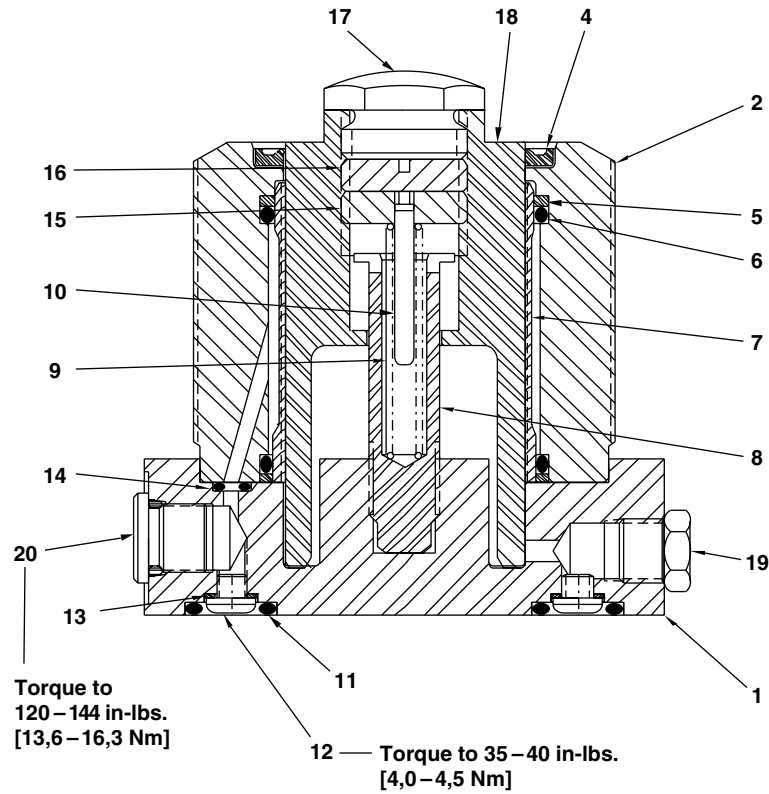

To Protect Your Warranty, Use Only ENERPAC Hydraulic Oil.
Enerpac recommends that all kit components be installed to insure optimum performance of the repaired product.

Repair Parts List

| Item # | Part Number | | | | Qty. | Description |
|--------|--------------|--------------|--------------|--------------|------|----------------|
| | WSL-221 | WSL-221V | WSL-222 | WSL-222V | | |
| 1 | DC876005 | DC876005 | DC1105005 | DC1105005 | 1 | Base |
| 2 | DC877030 | DC877030 | DC1110030 | DC1110030 | 1 | Cylinder |
| 3 | CCA621028-1A | CCA621028-1A | CCA621028-1A | CCA621028-1A | 6 | Screw |
| 4 | ★ | ★ | ★ | ★ | 1 | Wiper |
| 5 | ★ | ★ | ★ | ★ | 2 | Back-Up |
| 6 | ★ | ★ | ★ | ★ | 2 | O-Ring |
| 7 | DC878446 | DC878446 | DC878446 | DC878446 | 1 | Sleeve |
| 8 | DC1113013 | B1113013 | DC1113013 | B1113013 | 1 | Spring Guide |
| 9 | ★ | ★ | ★ | ★ | 1 | Spring Plunger |
| 10 | BA0216059 | BA0216059 | BA0216059 | BA0216059 | 1 | Dowel Pin |
| 11 | ★ | ★ | ★ | ★ | 2 | O-Ring |
| 12 | ★ | ★ | ★ | ★ | 2 | Cap Screw |
| 13 | ★ | ★ | ★ | ★ | 2 | Gasket |
| 14 | ★ | ★ | ★ | ★ | 1 | O-Ring |
| 15 | PA1075048 | PA1075048 | PA1075048 | PA1075048 | 1 | Adj. Screw |
| 16 | PA1076048 | PA1076048 | PA721048 | PA721048 | 1 | Adj. Screw |
| 17 | CZ89045 | CZ89045 | CZ89045 | CZ89045 | 1 | Contact Bolt |
| 18 | DC879040 | DC879040 | DC879040 | DC879040 | 1 | Plunger |
| 19 | DC352118 | DC352118 | DC1134118 | DC1134118 | 1 | Breather Vent |
| 20 | B1003006 | B1003006V | CS235006 | F100006-1 | 1 | Plug |
| | ★ =WSL221K | ★ =WSL221KV | ★ =WSL221K | ★ =WSL221KV | 1 | Repair Kit |