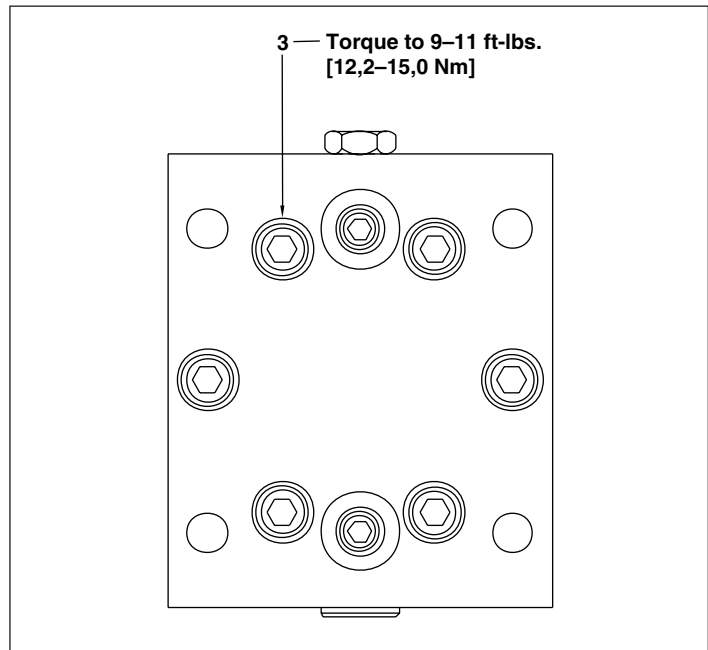

To Protect Your Warranty, Use Only ENERPAC Hydraulic Oil.
Enerpac recommends that all kit components be installed to insure optimum performance of the repaired product.

Repair Parts List

| Item # | Part Number | | | | Qty. | Description |
|--------|--------------|--------------|--------------|--------------|------|----------------|
| | WSL-221 | WSL-221V | WSL-222 | WSL-222V | | |
| 1 | DC876005 | DC876005 | DC1105005 | DC1105005 | 1 | Base |
| 2 | DC877030 | DC877030 | DC1110030 | DC1110030 | 1 | Cylinder |
| 3 | CCA621028-1A | CCA621028-1A | CCA621028-1A | CCA621028-1A | 6 | Screw |
| 4 | ★ | ★ | ★ | ★ | 1 | Wiper |
| 5 | ★ | ★ | ★ | ★ | 2 | Back-Up |
| 6 | ★ | ★ | ★ | ★ | 2 | O-Ring |
| 7 | DC878446 | DC878446 | DC878446 | DC878446 | 1 | Sleeve |
| 8 | DC1113013 | B1113013 | DC1113013 | B1113013 | 1 | Spring Guide |
| 9 | ★ | ★ | ★ | ★ | 1 | Spring Plunger |
| 10 | BA0216059 | BA0216059 | BA0216059 | BA0216059 | 1 | Dowel Pin |
| 11 | ★ | ★ | ★ | ★ | 2 | O-Ring |
| 12 | ★ | ★ | ★ | ★ | 2 | Cap Screw |
| 13 | ★ | ★ | ★ | ★ | 2 | Gasket |
| 14 | ★ | ★ | ★ | ★ | 1 | O-Ring |
| 15 | PA1075048 | PA1075048 | PA1075048 | PA1075048 | 1 | Adj. Screw |
| 16 | PA1076048 | PA1076048 | PA721048 | PA721048 | 1 | Adj. Screw |
| 17 | CZ89045 | CZ89045 | CZ89045 | CZ89045 | 1 | Contact Bolt |
| 18 | DC879040 | DC879040 | DC879040 | DC879040 | 1 | Plunger |
| 19 | DC352118 | DC352118 | DC1134118 | DC1134118 | 1 | Breather Vent |
| 20 | B1003006 | B1003006V | CS235006 | F100006-1 | 1 | Plug |
| | ★ =WSL221K | ★ =WSL221KV | ★ =WSL221K | ★ =WSL221KV | 1 | Repair Kit |