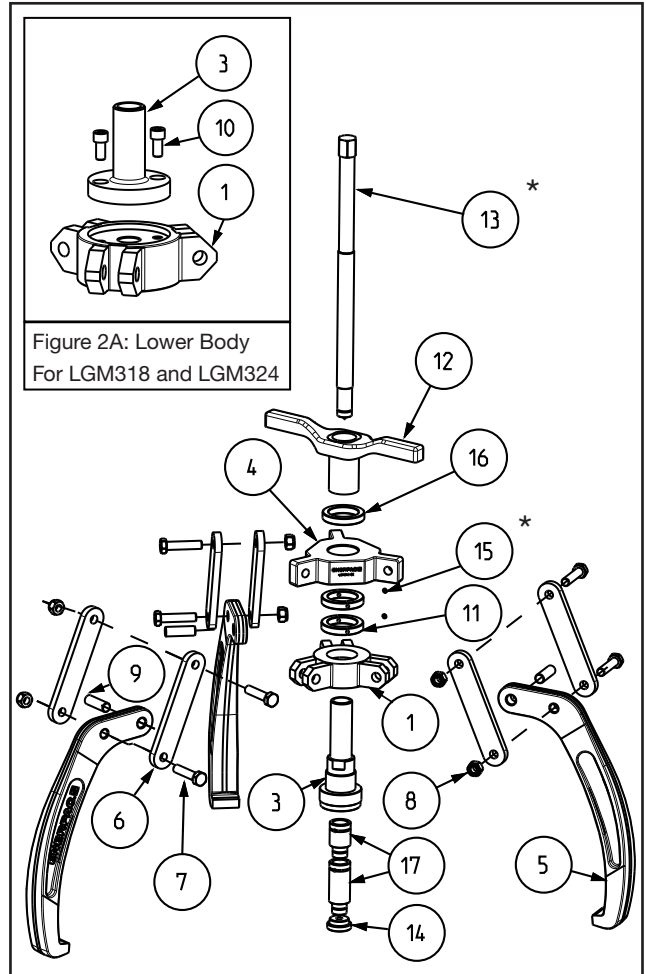

Document Number	Revision	Revision Date	Product Code Beginning With
L4255	Rev. C	07/2020	A

Figure 1, puller assembly for models LGM203, LGM204 and LGM207.
(Also valid for models LGM305, LGM306 and LGM308, which have 3 jaws).

Figure 2, puller assembly for models LGM340, LGM318, and LGM324.
(Also valid for model LGM211, which has only 2 jaws).

**Note: See Page 2
for parts list.**

(*) Notes	
13	Apply Molykote 1122 to threads.
15	Bolt size M4 for models LGM203, LGM305, LGM204 and LGM306. Bolt size M5 for models LGM207, LGM308 (only for the bolt inserted in the lower body).

Repair Parts List, Figures 1 and 2 (Models with 2 jaws)

Item	Description	Qty.	Parts Kit			
			LGM203	LGM204	LGM207	LGM211
1	Lower Body	1	*	★	☾	+
2	Spindle Controller	1	*	★	☾	N/A
3	Threaded Base	1	N/A	N/A	N/A	+
4	Upper Body	1	#	⊙	☽	##
5	Jaw	2	LGM203K4	LGM204K4	LGM207K4	LGM211K4
6	Strap	4	Δ	▣	☾	□
7	Jaw Screw	4	Δ	▣	☾	□
8	Nut	4	Δ	▣	☾	□
9	Pin	2	*	★	☾	+
10	Base Screw	2	N/A	N/A	N/A	+
11	Support Nut	1	#	⊙	☽	##
12	Handle and Cap	1	#	⊙	☽	##
13	Spindle	1	LGM0305K5	LGM0406K5	LGM0708K5	LGM1113K5
14	Point Protector	1	SGM0404	SGM0404	SGM0704	SGM0704
15	Set Screw	1	* #	★ ⊙	☽	##

Repair Parts List, Figures 1 and 2 (Models with 3 jaws)

Item	Description	Qty.	Parts Kit					
			LGM305	LGM306	LGM308	LGM318	LGM324	LGM340
1	Lower Body	1	×	▼	♥	✓	●	◆
2	Spindle Controller	1	×	▼	♥	N/A	N/A	N/A
3	Threaded Base	1	N/A	N/A	N/A	✓	●	◆
4	Upper Body	1	↓	☽	→	↑	■	✘
5	Jaw	3	LGM305K4	LGM306K4	LGM308K4	LGH310K4	LGH314K4	LGH324K4
6	Strap	6	**	§	←	♠	▲	◆
7	Jaw Screw	6	**	§	←	♠	▲	◆
8	Nut	6	**	§	←	♠	▲	◆
9	Pin	3	×	▼	♥	✓	●	◆
10	Base Screw	2	N/A	N/A	N/A	✓	●	N/A
11	Support Nut	1	↓	☽	→	↑	■	◆ ✘
12	Handle and Cap	1	↓	☽	→	↑	■	✘
13	Spindle	1	LGM0305K5	LGM0406K5	LGM0708K5	LGM1113K5	LGM324K5	LGM340K5
14	Point Protector	1	SGM0404	SGM0404	SGM0704	SGM0704	LGH14K6	LGH24K6
15	Set Screw	1	× ↓	▼ ☽	♥	↑	■	◆ ✘
16	Handle Ring	1	-	-	-	N/A	N/A	✘
17	Spindle Extender	2	-	-	-	N/A	LGM324K7	LGM340K7