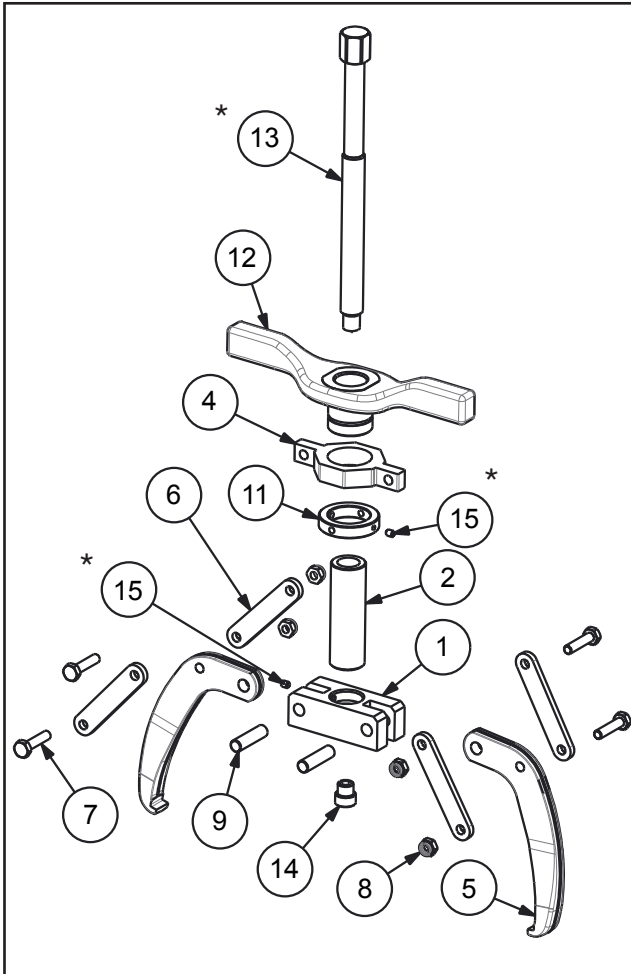

Document Number	Revision	Revision Date	Product Code Beginning With
L4255	Rev. C	07/2020	A

Figure 1, puller assembly for models LGM203, LGM204 and LGM207.
(Also valid for models LGM305, LGM306 and LGM308, which have 3 jaws).

Figure 2, puller assembly for models LGM340, LGM318, and LGM324.
(Also valid for model LGM211, which has only 2 jaws).

**Note: See Page 2
for parts list.**

(*) Notes	
13	Apply Molykote 1122 to threads.
15	Bolt size M4 for models LGM203, LGM305, LGM204 and LGM306. Bolt size M5 for models LGM207, LGM308 (only for the bolt inserted in the lower body).

Repair Parts List, Figures 1 and 2 (Models with 2 jaws)

Item	Description	Qty.	Parts Kit			
			LGM203	LGM204	LGM207	LGM211
1	Lower Body	1	*	★	☾	+
2	Spindle Controller	1	*	★	☾	N/A
3	Threaded Base	1	N/A	N/A	N/A	+
4	Upper Body	1	#	⊙	☽	##
5	Jaw	2	LGM203K4	LGM204K4	LGM207K4	LGM211K4
6	Strap	4	Δ	▣	☾	□
7	Jaw Screw	4	Δ	▣	☾	□
8	Nut	4	Δ	▣	☾	□
9	Pin	2	*	★	☾	+
10	Base Screw	2	N/A	N/A	N/A	+
11	Support Nut	1	#	⊙	☽	##
12	Handle and Cap	1	#	⊙	☽	##
13	Spindle	1	LGM0305K5	LGM0406K5	LGM0708K5	LGM1113K5
14	Point Protector	1	SGM0404	SGM0404	SGM0704	SGM0704
15	Set Screw	1	* #	★ ⊙	☽	##

Repair Parts List, Figures 1 and 2 (Models with 3 jaws)

Item	Description	Qty.	Parts Kit					
			LGM305	LGM306	LGM308	LGM318	LGM324	LGM340
1	Lower Body	1	×	▼	♥	✓	●	◆
2	Spindle Controller	1	×	▼	♥	N/A	N/A	N/A
3	Threaded Base	1	N/A	N/A	N/A	✓	●	◆
4	Upper Body	1	↓	☽	→	↑	■	✘
5	Jaw	3	LGM305K4	LGM306K4	LGM308K4	LGH310K4	LGH314K4	LGH324K4
6	Strap	6	**	§	←	♠	▲	◆
7	Jaw Screw	6	**	§	←	♠	▲	◆
8	Nut	6	**	§	←	♠	▲	◆
9	Pin	3	×	▼	♥	✓	●	◆
10	Base Screw	2	N/A	N/A	N/A	✓	●	N/A
11	Support Nut	1	↓	☽	→	↑	■	◆ ✘
12	Handle and Cap	1	↓	☽	→	↑	■	✘
13	Spindle	1	LGM0305K5	LGM0406K5	LGM0708K5	LGM1113K5	LGM324K5	LGM340K5
14	Point Protector	1	SGM0404	SGM0404	SGM0704	SGM0704	LGH14K6	LGH24K6
15	Set Screw	1	× ↓	▼ ☽	♥	↑	■	◆ ✘
16	Handle Ring	1	-	-	-	N/A	N/A	✘
17	Spindle Extender	2	-	-	-	N/A	LGM324K7	LGM340K7