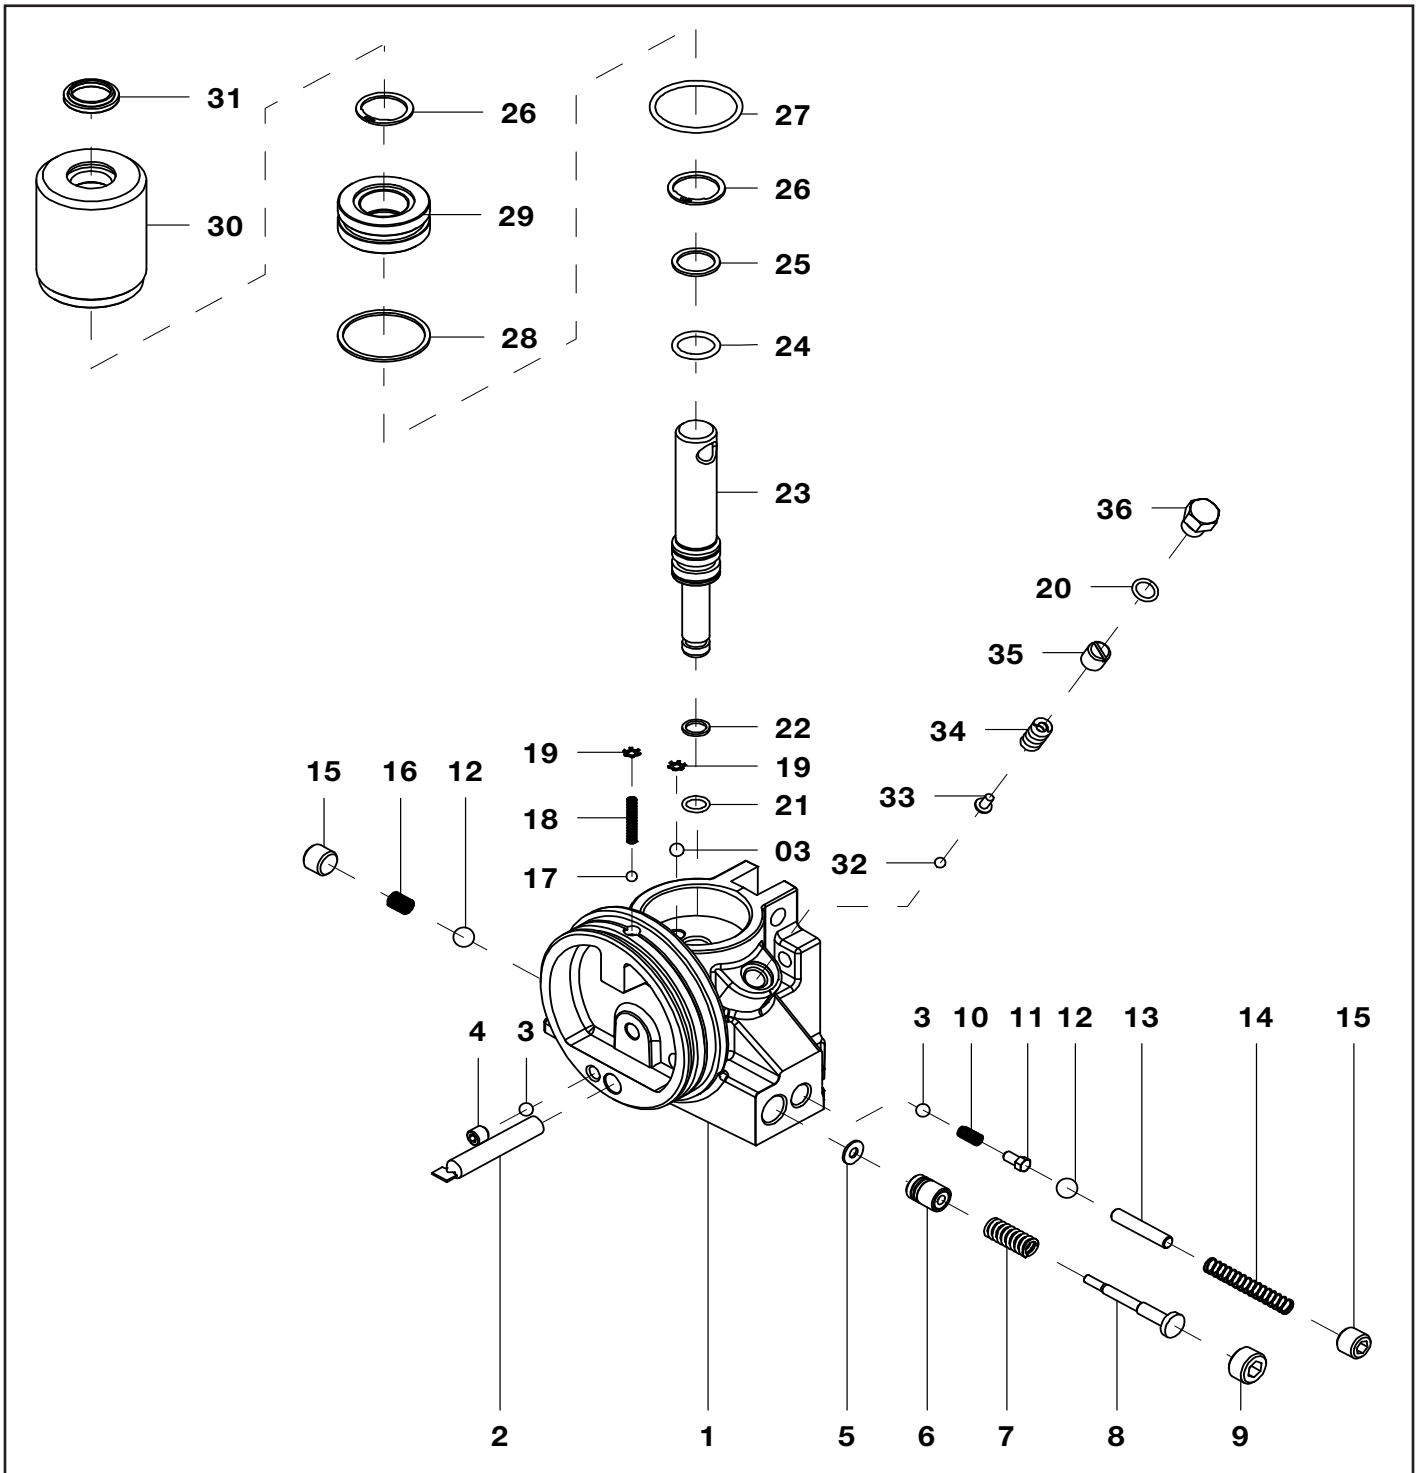

Figure 2

Repair Parts List for Figure 2			
Item No.	Part Number	Qty.	Description
1	6067197	1	Pump Housing
2	6067307	1	Oil Filter
3	6067300	3	Steel Ball
4	6067244	1	Screw
5	6067268	2	Washer
6	6067125	1	Bushing
7	6067289	1	Spring
8	6067164	1	Control Bolt
9	6067251	1	Pipe Plug
10	6067283	1	Spring
11	6067171	1	Spring End Cap
12	6067301	2	Steel Ball
13	6067170	1	Pin
14	6067288	1	Spring
15	6067250	2	Set Screw
16	6067287	1	Spring
17	6067221	1	Ball
18	6067290	1	Spring
19	6067270	2	Circular Internal Ring
20	★ 6067215	1	O-Ring
21	+★ 6067216	1	O-Ring
22	+★ 6067210	1	Back-Up Ring
23	+ 6067161	1	Piston
24	+★ 6067218	1	O-Ring
25	+★ 6067211	1	Back-Up Ring
26	+ 6067267	2	Inverted Retaining Ring
27	+★ 6067219	1	O-Ring
28	+★ 6067212	1	Back-Up Ring
29	+★ 6067162	1	Cup Seal
30	6067168	1	Piston Housing
31	+★ 6067213	1	Wiper
32	6067012	1	Steel Ball
33	6067166	1	Spring End Cap
34	6067284	1	Spring
35	6067158	1	Screw
36	6067159	1	Screw

Notes:

★ Included in Seal Kit DD8092900.

+ Included in Plunger Kit DD8093900.