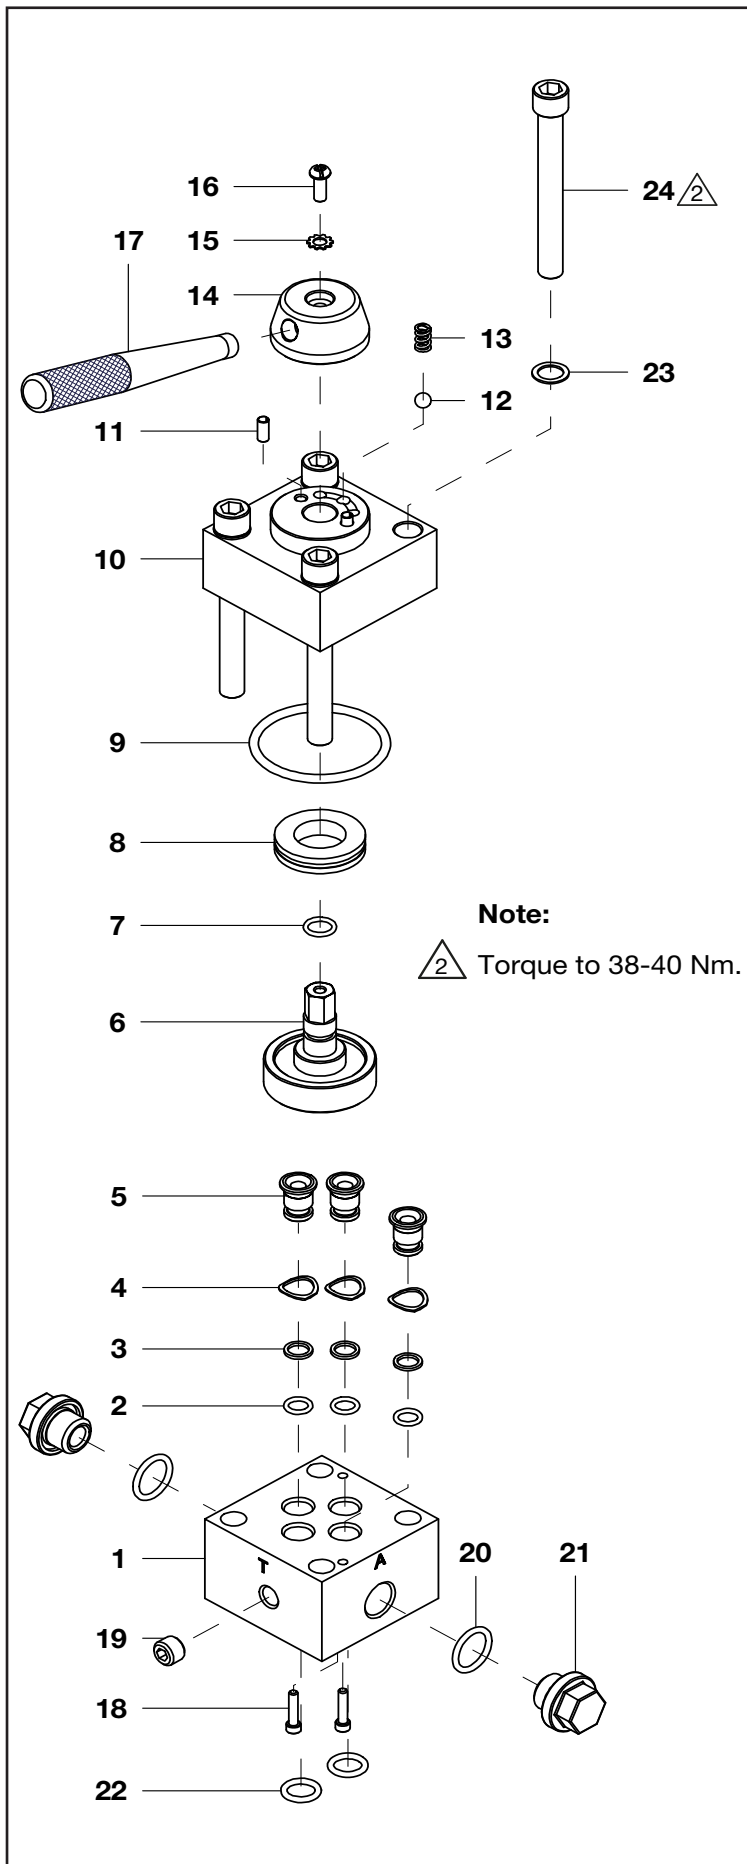

Repair Parts List for Figure 1 (Continued)			
Item No.	Part Number	Qty.	Description
11	6067253	1	Screw
12	* 6067142	1	Link Connector
13	* 6067163	2	Pin
14	* 6067274	4	E-Ring
15	* 6067127	1	Handle
16	* 6067234	1	Handle Grip
17	* 6067126	1	Chain
18	⊕ 6067139	1	Directional Control Valve
19	◆88489	1	Decal, Model
20	◆89574	1	Decal, Instruction

Notes:

★ Included in Seal Kit DD8092900.

+ Included in Plunger Kit DD8093900.

Figure 3

Repair Parts List for Figure 3			
Item No.	Part Number	Qty.	Description
1	6067141	1	Shear Seal Plate
2	★ 6067237	3	O-Ring
3	★ 6067236	3	Back-Up Ring
4	6067296	3	Thrust Washer
5	★ 6067184	3	Shear Seal A
6	6067183	1	Valve Rotor
7	★ 6067215	1	O-Ring
8	6067303	1	Bearing
9	★ 6067238	1	O-Ring
10	6067185	1	Top Plate
11	6067269	2	Spring Pin
12	6067300	1	Steel Ball
13	6067294	1	Spring
14	6067186	1	Switch Base
15	6067295	1	Toothed Lock Washer
16	6067254	1	Screw
17	6067180	1	Handle
18	6067259	2	Screw
19	6067252	1	Screw
20	★ 6045170	2	O-Ring
21	6045171	2	Nipple
22	★ 6067243	2	O-Ring
23	★ 6067291	4	Copper Washer
24	6067261	4	Screw