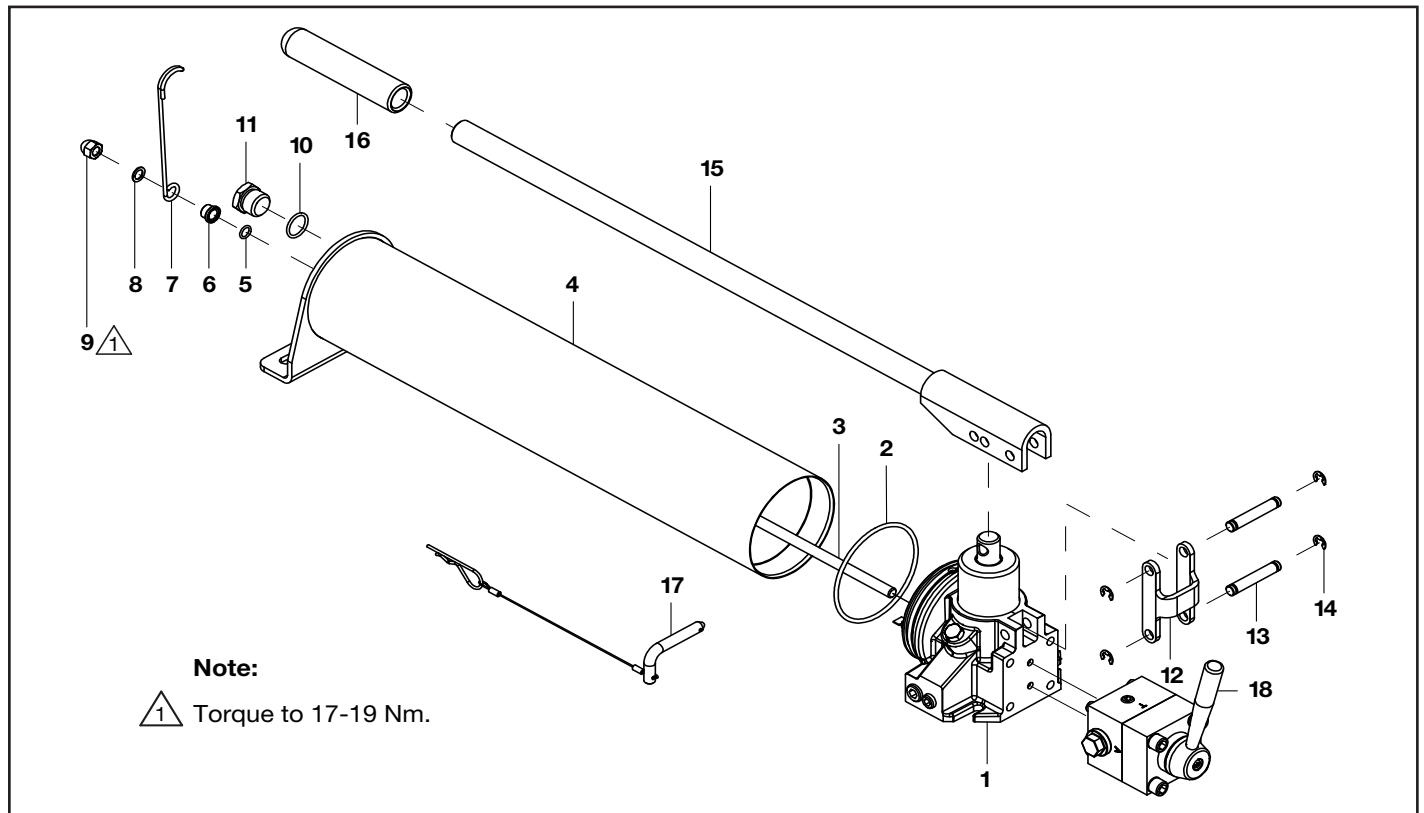

Figure 1

Repair Parts List for Figure 1			
Item No.	Part Number	Qty.	Description
1	6067309	1	Pump Housing
2	★ 6067222	1	O-Ring
3	6067160	1	Tie Rod
4	6067123	1	Reservoir
5	★ 6067215	1	O-Ring
6	6067169	1	Hook Ring
7	6067286	1	Fixing Hook
8	6067285	1	Brass Washer
9	6067167	1	Nut
10	★ 6067207	1	O-Ring

Repair Parts List for Figure 1 (Continued)			
Item No.	Part Number	Qty.	Description
11	6067253	1	Screw
12	* 6067142	1	Link Connector
13	* 6067163	2	Pin
14	* 6067274	4	E-Ring
15	* 6067127	1	Handle
16	* 6067234	1	Handle Grip
17	* 6067126	1	Chain
18	⊕ 6067139	1	Directional Control Valve
19	◆88489	1	Decal, Model
20	◆89574	1	Decal, Instruction

Notes:

★ Included in Seal Kit DD8092900.

+ Included in Plunger Kit DD8093900.

Figure 3

Repair Parts List for Figure 3			
Item No.	Part Number	Qty.	Description
1	6067141	1	Shear Seal Plate
2	★ 6067237	3	O-Ring
3	★ 6067236	3	Back-Up Ring
4	6067296	3	Thrust Washer
5	★ 6067184	3	Shear Seal A
6	6067183	1	Valve Rotor
7	★ 6067215	1	O-Ring
8	6067303	1	Bearing
9	★ 6067238	1	O-Ring
10	6067185	1	Top Plate
11	6067269	2	Spring Pin
12	6067300	1	Steel Ball
13	6067294	1	Spring
14	6067186	1	Switch Base
15	6067295	1	Toothed Lock Washer
16	6067254	1	Screw
17	6067180	1	Handle
18	6067259	2	Screw
19	6067252	1	Screw
20	★ 6045170	2	O-Ring
21	6045171	2	Nipple
22	★ 6067243	2	O-Ring
23	★ 6067291	4	Copper Washer
24	6067261	4	Screw