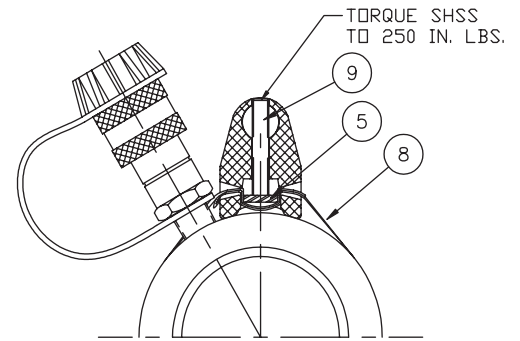

# Technical Repair Parts Sheet Model # RAS 30 (B) 30 TON SERIES CYLINDERS

Part Sheet Number	Revision Number	Date Code Range	Document Date
54260	B	N/A	07/13

DETAIL VIEW  
HANDLE ASSEMBLY

Item #	Description	RAS302B Part #'s	Qty.	RAS306B Part #'s	Qty.
1	30 Ton Aluminum Cylinder	N/A	1	N/A	1
2	Cylinder Handle Base	45193	1	45193	1
3	Aluminum Handle	45281	1	45281	1
4	Handle Grip	45303	1	45303	1
5	Plate cylinder Handle	45274	1	45274	1
6	Aluminum Cylinder Decal	45280	1	45280	1
7	Warning Decal	80827	1	80827	1
8	Stainless Steel Strap	45273	1	45273	1
9	SHSS S.S. 3/8-16 X 1.75	45275	1	45275	1