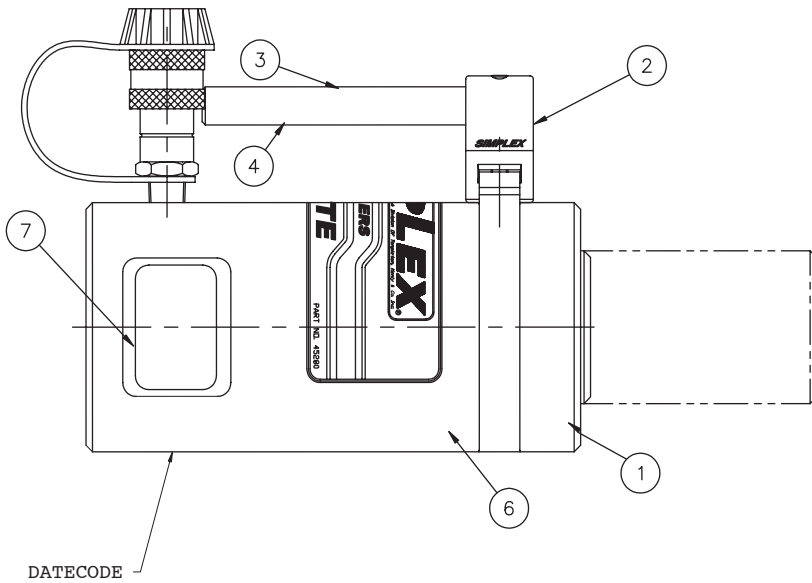

# Technical Repair Parts Sheet Model # RAS 30 (B) 30 TON SERIES CYLINDERS

Part Sheet Number	Revision Number	Date Code Range	Document Date
54260	B	N/A	07/13

DETAIL VIEW  
HANDLE ASSEMBLY

Item #	Description	RAS302B Part #'s	Qty.	RAS306B Part #'s	Qty.
1	30 Ton Aluminum Cylinder	N/A	1	N/A	1
2	Cylinder Handle Base	45193	1	45193	1
3	Aluminum Handle	45281	1	45281	1
4	Handle Grip	45303	1	45303	1
5	Plate cylinder Handle	45274	1	45274	1
6	Aluminum Cylinder Decal	45280	1	45280	1
7	Warning Decal	80827	1	80827	1
8	Stainless Steel Strap	45273	1	45273	1
9	SHSS S.S. 3/8-16 X 1.75	45275	1	45275	1

### 30 TON SERIES CYLINDERS

ITEM	DESCRIPTION	RAS302B	RAS306B	QTY
1	SADDLE	6050177	6050177	1
2	WIPER RING	*	*	1
3	RETAINING NUT	6050179	6050179	1
4	PISTON	6050180	6050190	1
5	SEAL W/BACKUPS	*	*	1
6	SPRING ASSEMBLY	6050182	6050191	1
7	HOUSING	N/A	N/A	1
8	COPPER GASKET	*	*	2
9	CAP SCREWS	6050185	6050185	2
10	SADDLE SCREWS	6050186	6050186	2
11	COUPLER	40858	40858	1
12	DUST CAP	CR215	CR215	1
	PACKING KIT	54289	54289	1