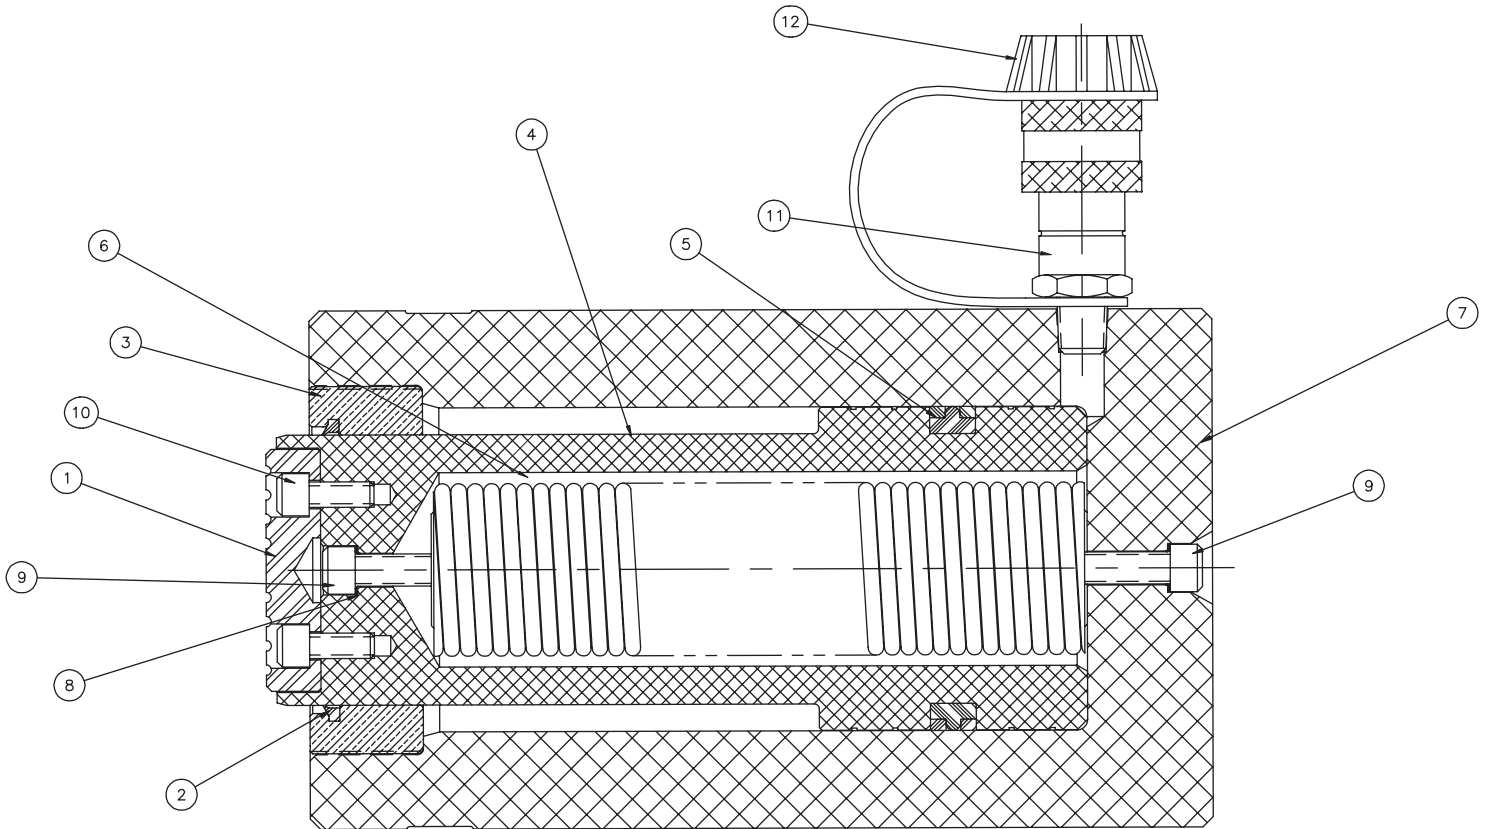

Technical Repair Parts Sheet

Model # RAS 30 (B)

30 TON SERIES CYLINDERS

ITEM	DESCRIPTION	RAS302B	RAS306B	QTY
1	SADDLE	6050177	6050177	1
2	WIPER RING	*	*	1
3	RETAINING NUT	6050179	6050179	1
4	PISTON	6050180	6050190	1
5	SEAL W/BACKUPS	*	*	1
6	SPRING ASSEMBLY	6050182	6050191	1
7	HOUSING	N/A	N/A	1
8	COPPER GASKET	*	*	2
9	CAP SCREWS	6050185	6050185	2
10	SADDLE SCREWS	6050186	6050186	2
11	COUPLER	40858	40858	1
12	DUST CAP	CR215	CR215	1
	PACKING KIT	54289	54289	1

To Maintain Your Warranty
Have your products inspected and repaired by Authorized Simplex Service Center
Visit www.tksimplex.com to located the nearest one.