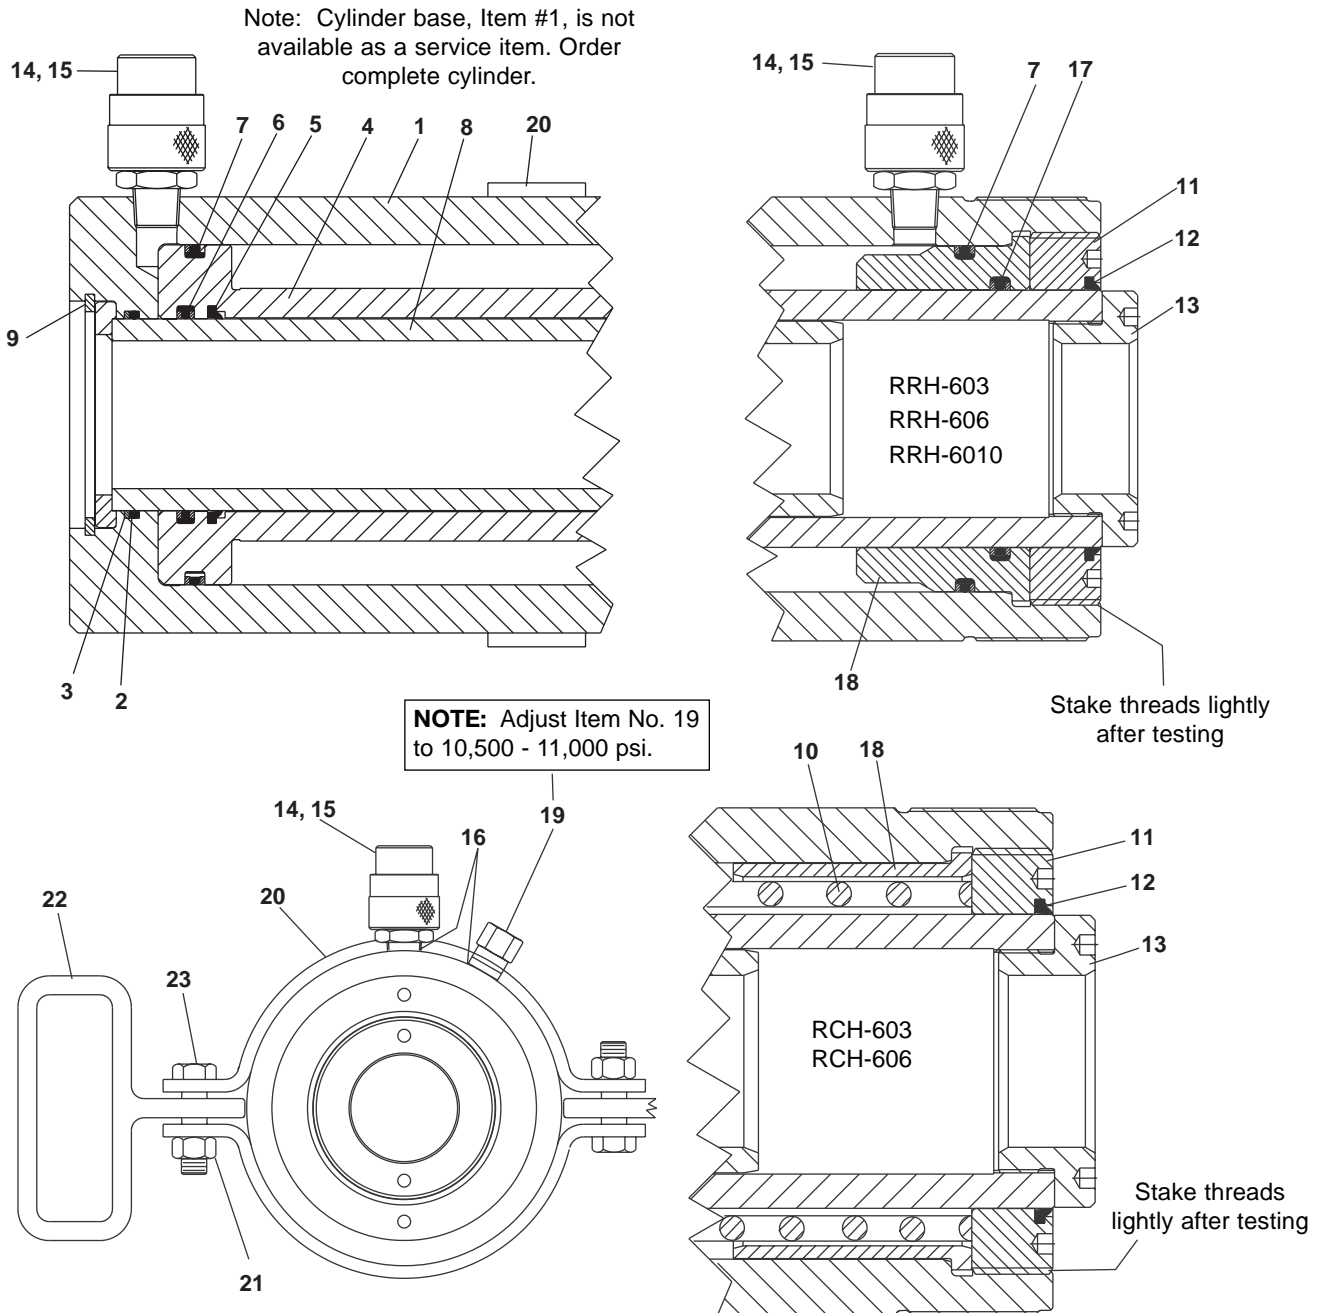

Figure 1

Item	RCH-603	RCH-606	RRH-603	RRH-606	RRH-6010	Qty.	Description
1		Order Complete	Cylinder			1	Cylinder
2	★	★	★	★	★	1	O-Ring
3	★	★	★	★	★	1	Back-Up Ring
4	DA4806040	DA4807040	DA4806040	DA4807040	DA4808040	1	Plunger
5	★	★	★	★	★	1	Wiper Ring
6	★	★	★	★	★	1	G-T Ring Assembly
7	★	★	★	★	★	2	G-T Ring Assembly (RCH Models use 1)
8	DA4809900	DA4810900	DA4809900	DA4810900	DA4811900	1	Center Tube
9	★	★	★	★	★	1	Retaining Ring
10	DA4816110	DA4816110	-----	-----	-----	1	Spring
11	CR106044	CR106044	CR106044	CR106044	CR106044	1	Stop Ring
12	★	★	★	★	★	1	Wiper Ring
13	CB891045	CB891045	CB891045	CB891045	CB891045	1	Saddle
14	CR400	CR400	CR400	CR400	CR400	2	Coupler (RCH Models use 1)
15	CD411	CD411	CD411	CD411	CD411	2	Dust Cap (Not Shown) (RCH Models use 1)
16	A1009245	A1009245	-----	-----	-----	2	Flush Plug (RCH Models Only)
17	-----	-----	★	★	★	1	G-T Ring Assembly
18	DA4814268	DA4814268	DA4813044	DA4813044	DA4813044	1	Inner Stop Ring
19	-----	-----	CJ160900W	CJ160900W	CJ160900W	1	Relief Valve Assembly
20	DA5238900SR	DA5238900SR	DA5238900SR	DA5238900SR	DA5238900SR	2	Collar (Incl.It.#21,22,23)
21	-----	-----	-----	-----	-----	2	Nut
22	-----	-----	-----	-----	-----	2	Handle
23	-----	-----	-----	-----	-----	2	Bolt
	RRH603K4	RRH603K4	RRH603K4	RRH603K4	RRH603K4	1	Repair Kit