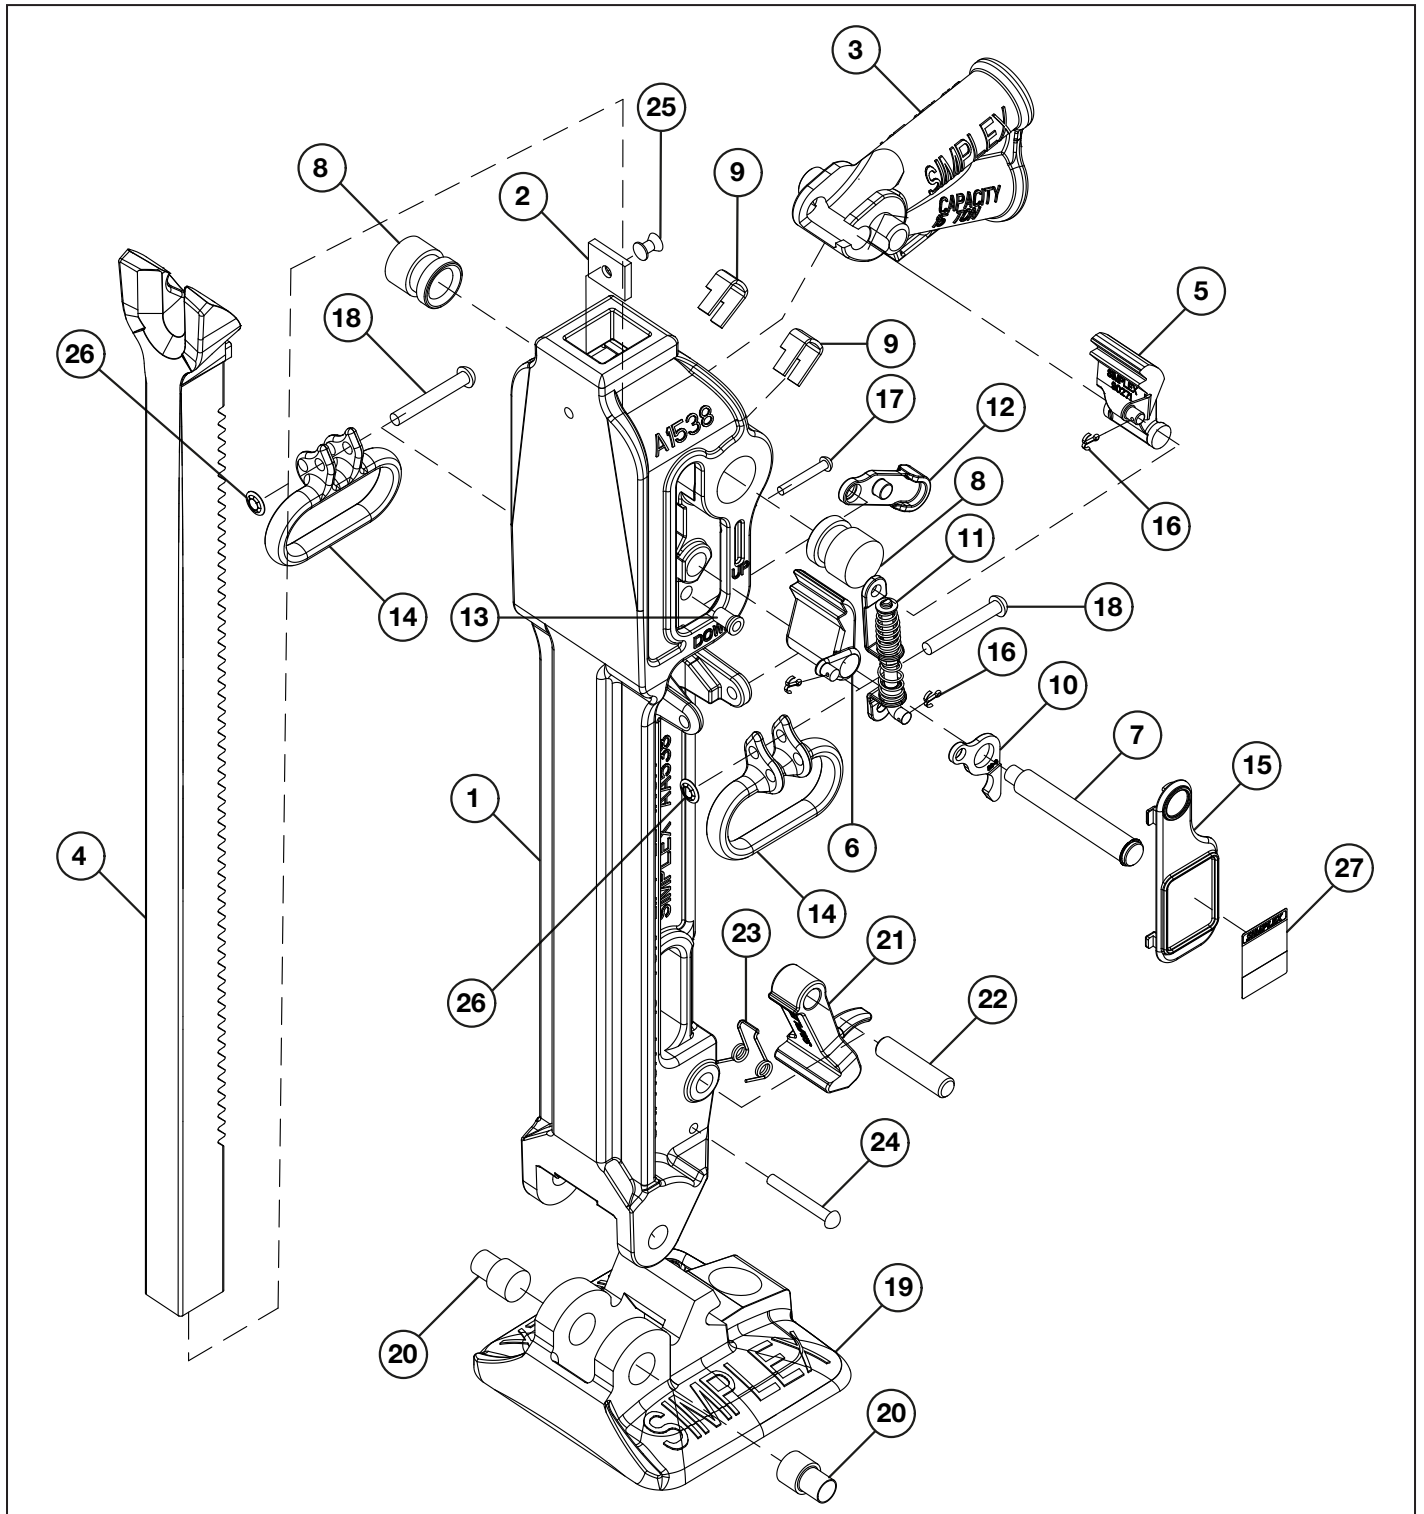

Repair Parts Sheet

Ratchet Jack RJA1538

54052 Rev. D 03/2019

Simplex recommends that all kit components be installed to insure optimum performance of the repaired product.

Repair Parts List			
Item No.	Part Number	Qty.	Description
	RJA1538		
1	N/A	1	Housing - Not serviceable
2	★	1	Wearing Plate
3	90709	1	Lever Socket (Dbl. Rounded)
4	90710	1	Rack Bar
5	90271	1	Lifting Pawl
6	90272	1	Retaining Pawl
7	*	1	Retaining Pawl Pin Assembly
8	★	2	Trunnion Bearing
9	★ *	2	Trunnion Bearing Key
10	90275	1	Spring Link Lever
11	★	1	Spring Link Complete
12	90970	1	Reversing Lever
13	*	1	Reversing Lever Rivet
14	41192	2	Handle
15	90250	1	Side Plate
16	★ *	3	Cotter Pin
17	*	1	Side Plate Rivet
18	*	2	Handle Rivet
19	91046	1	Base
20	*	2	Base Pin
21	90574	1	Base Locking Pawl
22	90575	1	Base Locking Pawl Pin
23	90576	1	Base Locking Pawl Spring
24	*	1	Rivet Round Head
25	*	1	Wearing Plate Rivet
26	*	2	Retainer
27	★	1	Capacity and Instruction Label