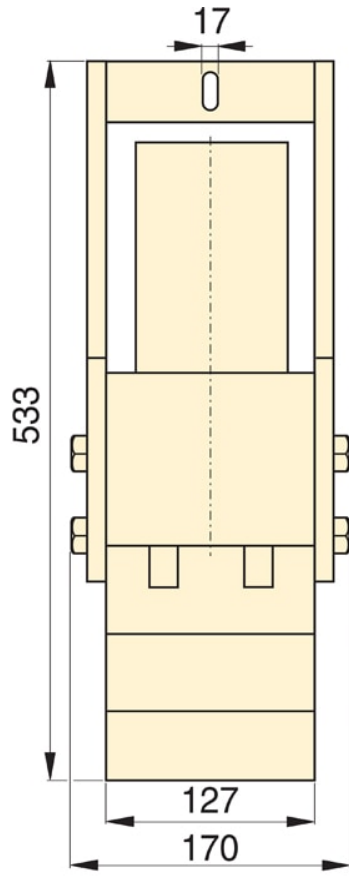

Specification

Units:

Imperial

Metric

Maximum Operating Pressure (psi)	10,000
Capacity (imperial tons)	50
Cylinder Return Type	Double-Acting, Hydraulic Return
Hole Shape	Circle
Pump Power Source	Electric Pump
Oil Capacity Advance (in ³)	17
Oil Capacity Retract (in ³)	14
Weight (lbs)	384

Dimensions

50-Ton Punch Press

50-Ton Punch Press