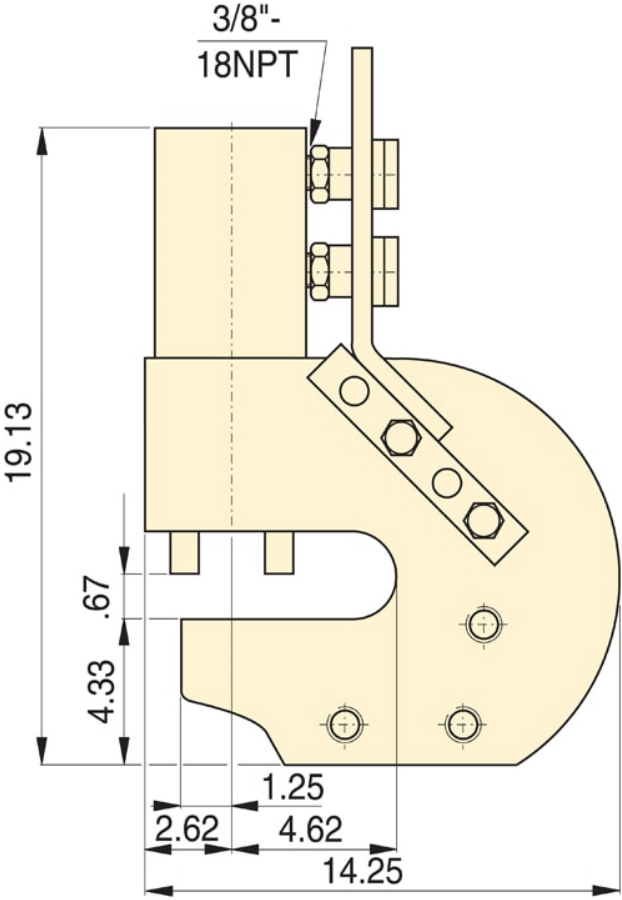

Specification

Units:

Imperial

Metric

Maximum Operating Pressure (psi)	10,000
Capacity (imperial tons)	50
Cylinder Return Type	Double-Acting, Hydraulic Return
Hole Shape	Circle
Pump Power Source	Electric Pump
Oil Capacity Advance (in ³)	17
Oil Capacity Retract (in ³)	14
Weight (lbs)	384

Dimensions

50-Ton Punch Press

50-Ton Punch Press