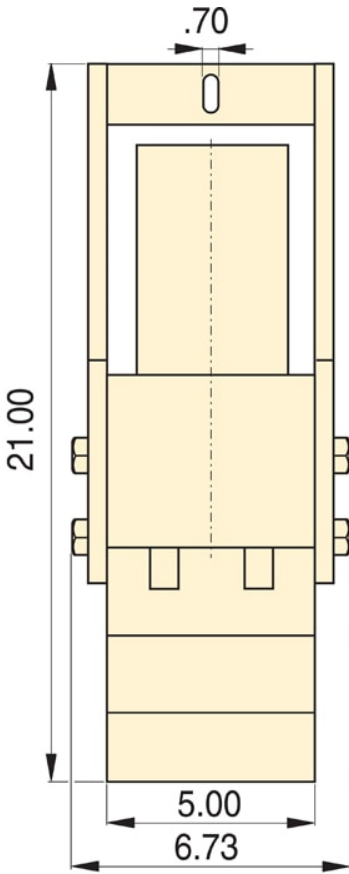

Specification

Units:

Imperial

Metric

Maximum Operating Pressure (psi)	10,000
Capacity (imperial tons)	50
Cylinder Return Type	Double-Acting, Hydraulic Return
Hole Shape	Circle
Pump Power Source	Electric Pump
Oil Capacity Advance (in ³)	17
Oil Capacity Retract (in ³)	14
Weight (lbs)	384

Dimensions

50-Ton Punch Press

50-Ton Punch Press