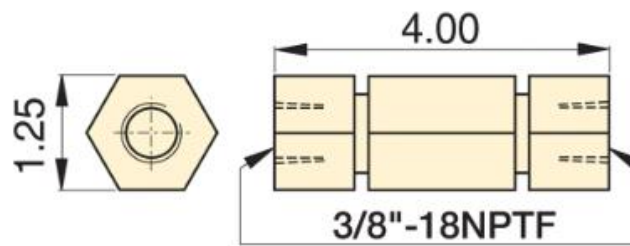

Specifications

Units: Imperial Metric

Maximum Operating Pressure (psi)

10,000

Oil Ports

3/8" NPT

Dimensions

V-17