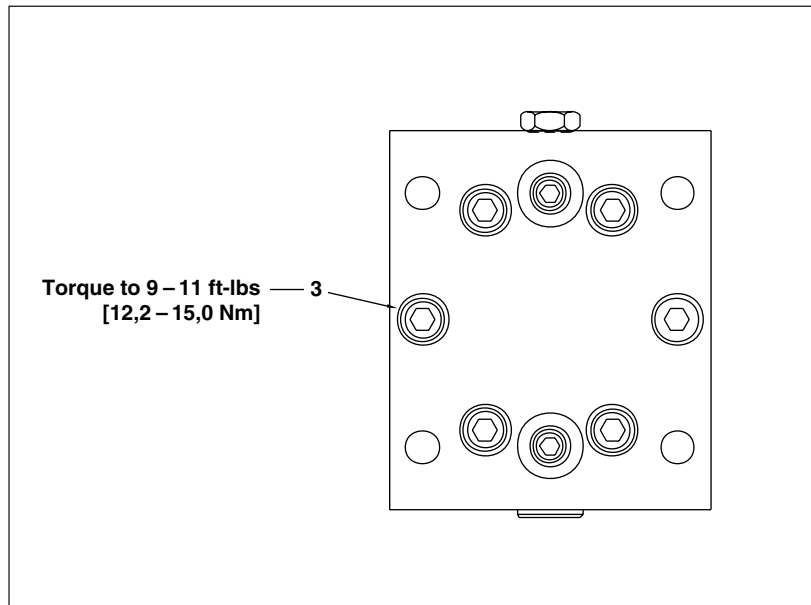

Repair Parts List

Item #	Part Number				Qty.	Description
	WFL-221	WFL-221V	WFL-222	WFL-222V		
1	DC875005	DC875005	DC1104005	DC875005	1	Base
2	DC877030	DC877030	DC1110030	DC1110030	1	Cylinder
3	CCA621028-1A	CCA621028-1A	CCA621028-1A	CCA621028-1A	6	Screw
4	★	★	★	★	1	Wiper
5	★	★	★	★	2	Back-Up
6	★	★	★	★	2	O-Ring
7	DC878446	DC878446	DC878446	DC878446	1	Sleeve
8	★	★	★	★	1	Washer
9	★	★	★	★	1	O-Ring
10	PA708051	PA708051	PA708051	PA708051	1	Piston
11	★	★	★	★	2	O-Ring
12	★	★	★	★	2	Cap Screw
13	★	★	★	★	2	Gasket
14	★	★	★	★	1	O-Ring
15	PA725020	PA725020	PA725020	PA725020	1	Cap
16	★	★	★	★	1	Spring
17	PA723749	PA723749	PA723749	PA723749	1	Ret. Ring
18	★	★	★	★	1	Spring
19	BA0216059	BA0216059	BA0216059	BA0216059	1	Dowel Pin
20	PA1075048	PA1075048	PA1075048	PA1075048	1	Adj. Screw
21	PA1076048	PA1076048	PA1076048	PA1076048	1	Adj. Screw
22	CZ89045	CZ89045	CZ89045	CZ89045	1	Contact Bolt
23	DC879040	DC879040	DC879040	DC879040	1	Plunger
24	DC352118	DC352118	DC1134118	DC1134118	1	Breather Fit.
25	B1003006	B1003006V	CS235006	F100006-1	1	Plug
	★ = WFL221K	★ = FL221KV	★ = WFL221K	★ = WFL221KV	1	Repair Kit