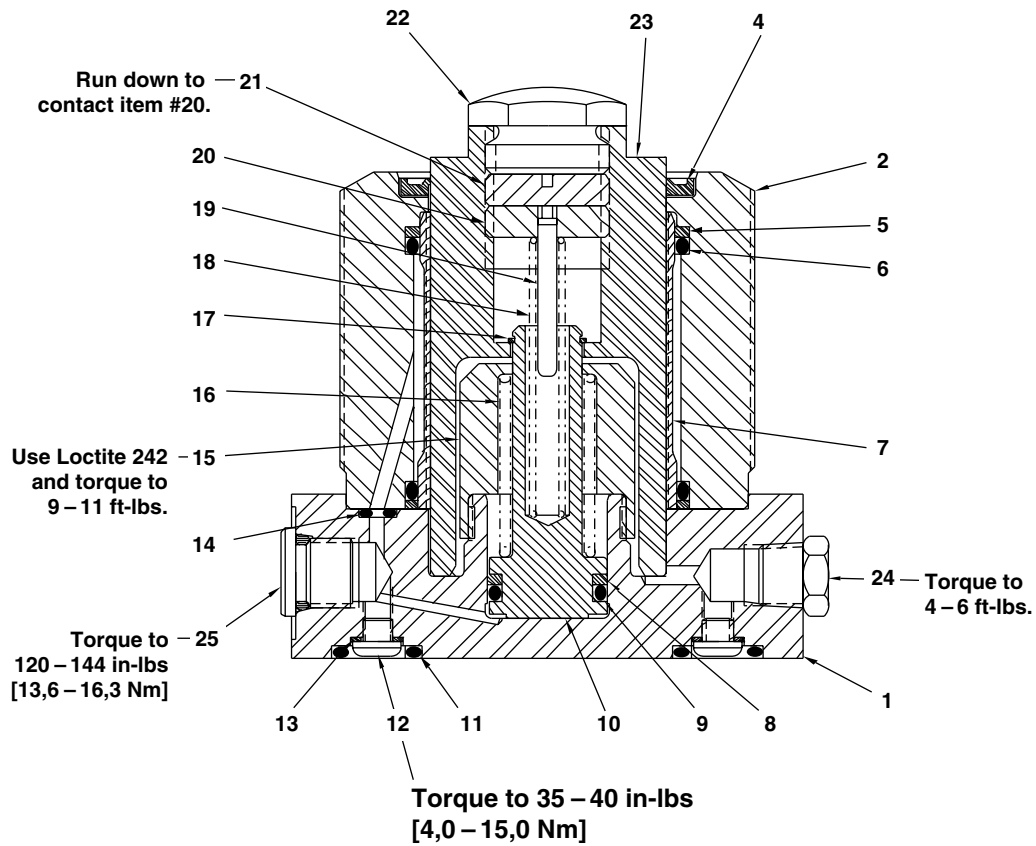

Repair Parts List

Item #	Part Number				Qty.	Description
	WFL-221	WFL-221V	WFL-222	WFL-222V		
1	DC875005	DC875005	DC1104005	DC875005	1	Base
2	DC877030	DC877030	DC1110030	DC1110030	1	Cylinder
3	CCA621028-1A	CCA621028-1A	CCA621028-1A	CCA621028-1A	6	Screw
4	★	★	★	★	1	Wiper
5	★	★	★	★	2	Back-Up
6	★	★	★	★	2	O-Ring
7	DC878446	DC878446	DC878446	DC878446	1	Sleeve
8	★	★	★	★	1	Washer
9	★	★	★	★	1	O-Ring
10	PA708051	PA708051	PA708051	PA708051	1	Piston
11	★	★	★	★	2	O-Ring
12	★	★	★	★	2	Cap Screw
13	★	★	★	★	2	Gasket
14	★	★	★	★	1	O-Ring
15	PA725020	PA725020	PA725020	PA725020	1	Cap
16	★	★	★	★	1	Spring
17	PA723749	PA723749	PA723749	PA723749	1	Ret. Ring
18	★	★	★	★	1	Spring
19	BA0216059	BA0216059	BA0216059	BA0216059	1	Dowel Pin
20	PA1075048	PA1075048	PA1075048	PA1075048	1	Adj. Screw
21	PA1076048	PA1076048	PA1076048	PA1076048	1	Adj. Screw
22	CZ89045	CZ89045	CZ89045	CZ89045	1	Contact Bolt
23	DC879040	DC879040	DC879040	DC879040	1	Plunger
24	DC352118	DC352118	DC1134118	DC1134118	1	Breather Fit.
25	B1003006	B1003006V	CS235006	F100006-1	1	Plug
	★ = WFL221K	★ = FL221KV	★ = WFL221K	★ = WFL221KV	1	Repair Kit