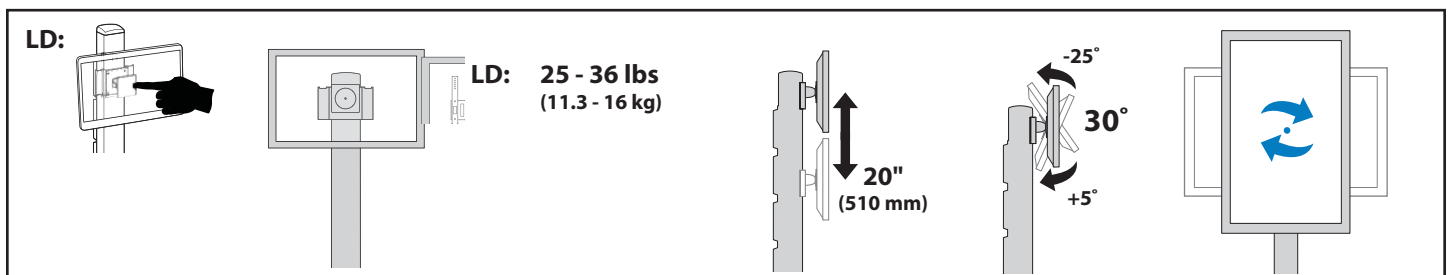

Mobile MediaCenter LD, VHD, UHD