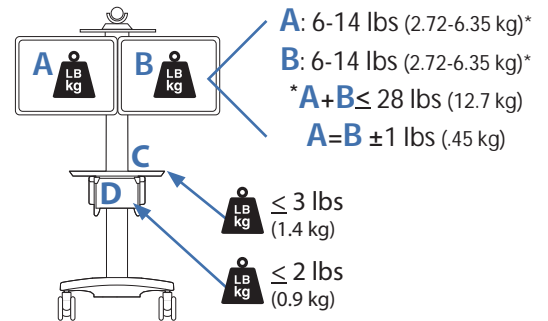

#### Range of Motion

#### Maximum Weight Capacity

**A+B+C= 14 - 53 lbs (6.35 - 24 kg)**

#### Maximum Weight Capacity

**A+B+C+D= 11 - 50 lbs (5 - 22.6 kg)**