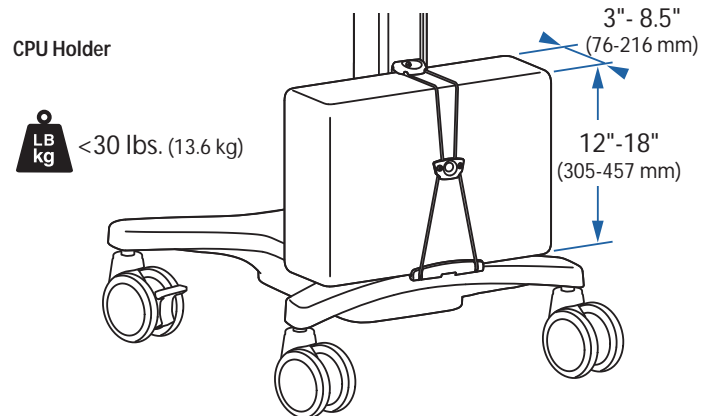

## WideView WorkSpace

#### Maximum Weight Capacity

**A+B+C= 14 - 53 lbs (6.35 - 24 kg)**

#### Maximum Weight Capacity

**A+B+C+D= 11 - 50 lbs (5 - 22.6 kg)**