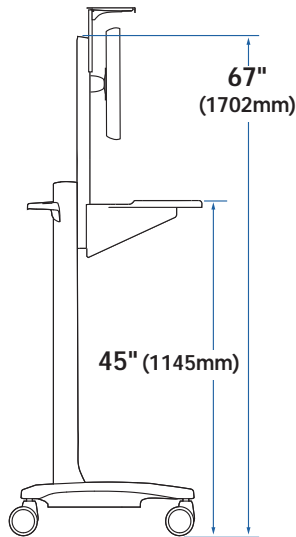

## WideView WorkSpace

#### Maximum Weight Capacity

**A+B+C= 14 - 53 lbs (6.35 - 24 kg)**

#### Maximum Weight Capacity

**A+B+C+D= 11 - 50 lbs (5 - 22.6 kg)**