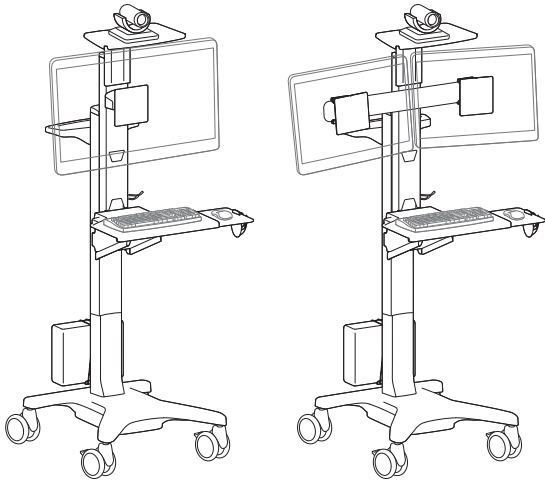

## WideView WorkSpace

### WideView WorkSpace

#### Maximum Weight Capacity

**A+B+C= 14 - 53 lbs (6.35 - 24 kg)**

#### Maximum Weight Capacity

**A+B+C+D= 11 - 50 lbs (5 - 22.6 kg)**