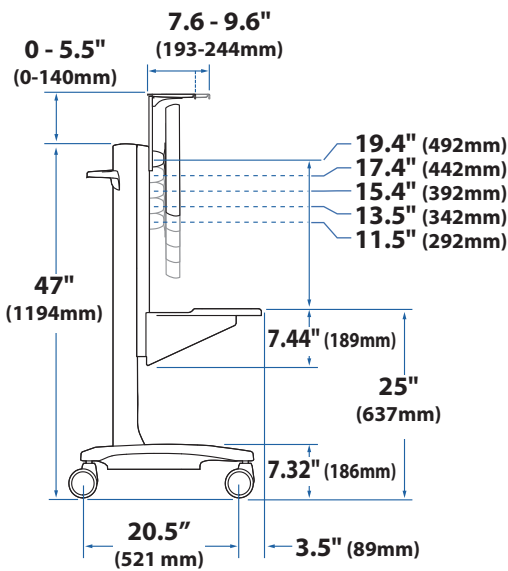

## WideView WorkSpace

### WideView WorkSpace

#### Maximum Weight Capacity

**A+B+C= 14 - 53 lbs (6.35 - 24 kg)**

#### Maximum Weight Capacity

**A+B+C+D= 11 - 50 lbs (5 - 22.6 kg)**