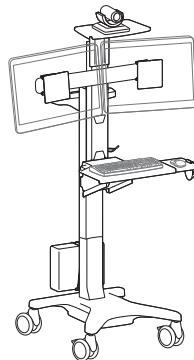

### WideView WorkSpace

#### Maximum Weight Capacity

**A+B+C= 14 - 53 lbs (6.35 - 24 kg)**