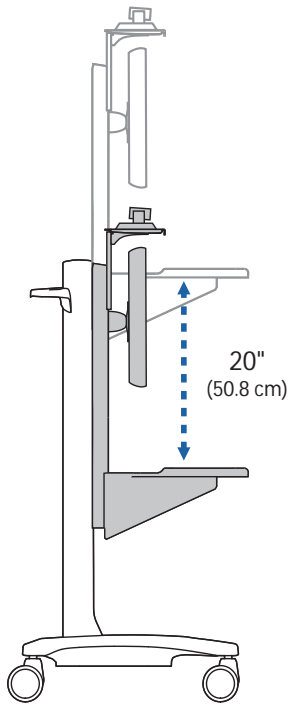

## WideView WorkSpace

### WideView WorkSpace

#### Maximum Weight Capacity

**A+B+C= 14 - 53 lbs (6.35 - 24 kg)**

#### Maximum Weight Capacity

**A+B+C+D= 11 - 50 lbs (5 - 22.6 kg)**