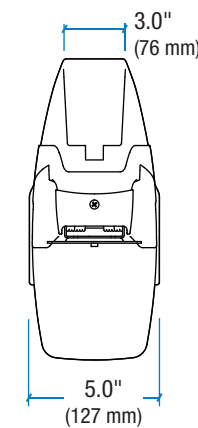

Ergotron® Neo-Flex™

All-In-One SC Lift Stand

Dimensional &
Range of Motion
Illustrations

Weight Capacity:

Weight Capacity
for Display:
6 - 16 lbs
(2.7 - 7.2 kg)

Total Maximum Weight
Capacity for Stand:
(includes display, CPU,
keyboard and mouse)
37 lbs
(16.7 kg)

Front View

Side View

Top View

Minimum - Maximum CPU size:

* Provided rubber spacer must be used to accommodate CPU depths of less than 3" (7.6 cm)

Side View

Side View

Front View