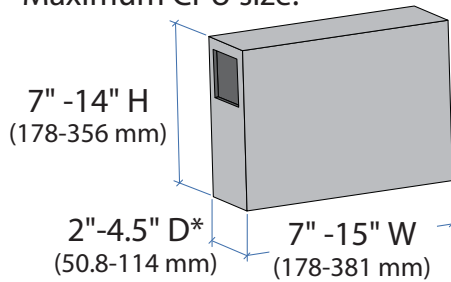

Ergotron® Neo-Flex™

All-In-One SC Lift Stand

Dimensional &
Range of Motion
Illustrations

Weight Capacity:

Weight Capacity
for Display:
6 - 16 lbs
(2.7 - 7.2 kg)

Total Maximum Weight
Capacity for Stand:
(includes display, CPU,
keyboard and mouse)
37 lbs
(16.7 kg)

Front View

Side View

Top View

Minimum - Maximum CPU size:

* Provided rubber spacer must be used to accommodate CPU depths of less than 3" (7.6 cm)

Side View

Side View

Front View

Portrait/Landscape rotation stop screw can be removed for 90° rotation.

Front View

Front View

© 2009 Ergotron, Inc. rev. 09/24/2009 DIM-AIO-SC Content is subject to change without notification

Americas Sales and Corporate Headquarters