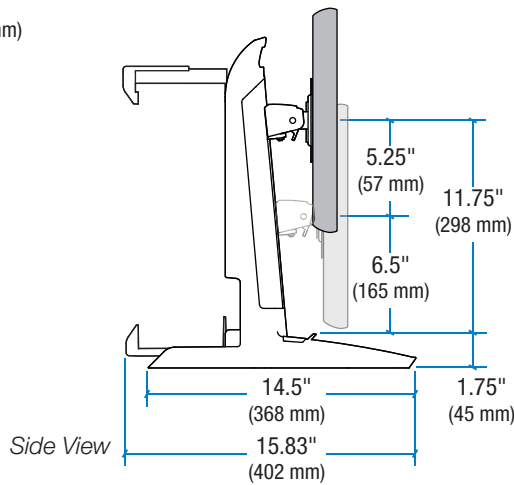

Ergotron® Neo-Flex™

All-In-One SC Lift Stand

Dimensional &
Range of Motion
Illustrations

Weight Capacity:

Weight Capacity
for Display:
6 - 16 lbs
(2.7 - 7.2 kg)

Total Maximum Weight
Capacity for Stand:
(includes display, CPU,
keyboard and mouse)
37 lbs
(16.7 kg)

Front View

Side View

Top View

Minimum - Maximum CPU size:

* Provided rubber spacer must be used to accommodate CPU depths of less than 3" (7.6 cm)

Side View

Side View

Front View

Portrait/Landscape rotation stop screw can be removed for 90° rotation.

Front View

Front View

© 2009 Ergotron, Inc. rev. 09/24/2009 DIM-AIO-SC Content is subject to change without notification

Americas Sales and Corporate Headquarters