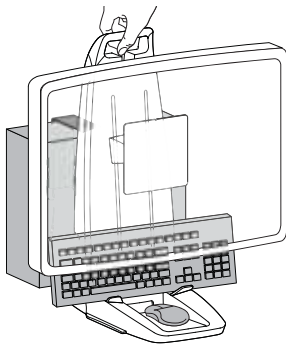

Ergotron® Neo-Flex™

All-In-One SC Lift Stand

Dimensional &
Range of Motion
Illustrations

Weight Capacity:

Weight Capacity
for Display:
6 - 16 lbs
(2.7 - 7.2 kg)

Total Maximum Weight
Capacity for Stand:
(includes display, CPU,
keyboard and mouse)
37 lbs
(16.7 kg)

Front View

Side View

Top View

Minimum - Maximum CPU size:

* Provided rubber spacer must be used to accommodate CPU depths of less than 3" (7.6 cm)

Side View

Side View

Front View

Portrait/Landscape rotation stop screw can be removed for 90° rotation.

Front View

Front View

© 2009 Ergotron, Inc. rev. 09/24/2009 DIM-AIO-SC Content is subject to change without notification

Americas Sales and Corporate Headquarters