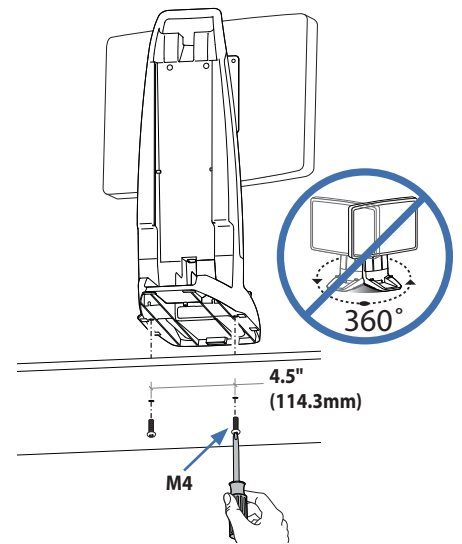

Ergotron® Neo-Flex™

All-In-One SC Lift Stand

Dimensional &
Range of Motion
Illustrations

Weight Capacity:

Weight Capacity
for Display:
6 - 16 lbs
(2.7 - 7.2 kg)

Total Maximum Weight
Capacity for Stand:
(includes display, CPU,
keyboard and mouse)
37 lbs
(16.7 kg)

Front View

Side View

Top View

Minimum - Maximum CPU size:

* Provided rubber spacer must be used to accommodate CPU depths of less than 3" (7.6 cm)

Side View

Side View

Front View

Portrait/Landscape rotation stop screw can be removed for 90° rotation.

Front View

Front View

© 2009 Ergotron, Inc. rev. 09/24/2009 DIM-AIO-SC Content is subject to change without notification

Americas Sales and Corporate Headquarters