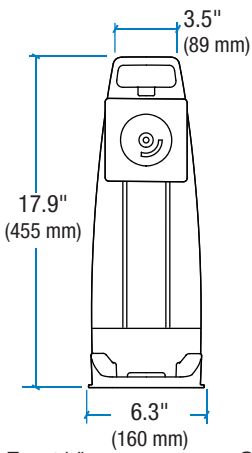

Ergotron® Neo-Flex™

All-In-One SC Lift Stand

Dimensional &
Range of Motion
Illustrations

Weight Capacity:

Weight Capacity
for Display:
6 - 16 lbs
(2.7 - 7.2 kg)

Total Maximum Weight
Capacity for Stand:
(includes display, CPU,
keyboard and mouse)
37 lbs
(16.7 kg)

Front View

Side View

Top View

Minimum - Maximum CPU size:

* Provided rubber spacer must be used to accommodate CPU depths of less than 3" (7.6 cm)

Side View

Side View

Front View