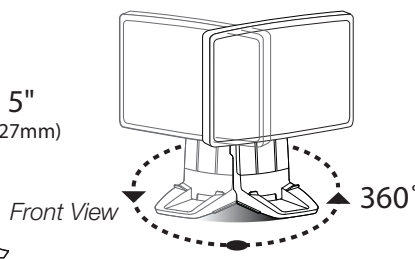

Ergotron® Neo-Flex™

All-In-One SC Lift Stand

Dimensional &
Range of Motion
Illustrations

Weight Capacity:

Weight Capacity
for Display:
6 - 16 lbs
(2.7 - 7.2 kg)

Total Maximum Weight
Capacity for Stand:
(includes display, CPU,
keyboard and mouse)
37 lbs
(16.7 kg)

Front View

Side View

Top View

Minimum - Maximum CPU size:

* Provided rubber spacer must be used to accommodate CPU depths of less than 3" (7.6 cm)

Side View

Side View

Front View

Portrait/Landscape rotation stop screw can be removed for 90° rotation.

Front View

Front View

© 2009 Ergotron, Inc. rev. 09/24/2009 DIM-AIO-SC Content is subject to change without notification

Americas Sales and Corporate Headquarters