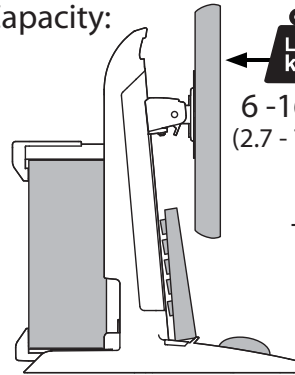

Ergotron® Neo-Flex™

All-In-One SC Lift Stand

Dimensional &
Range of Motion
Illustrations

Weight Capacity:

Weight Capacity
for Display:
6 - 16 lbs
(2.7 - 7.2 kg)

Total Maximum Weight
Capacity for Stand:
(includes display, CPU,
keyboard and mouse)
37 lbs
(16.7 kg)

Front View

Side View

Top View

Minimum - Maximum CPU size:

* Provided rubber spacer must be used to accommodate CPU depths of less than 3" (7.6 cm)

Side View

Side View

Front View

Portrait/Landscape rotation stop screw can be removed for 90° rotation.

Front View

Front View

© 2009 Ergotron, Inc. rev. 09/24/2009 DIM-AIO-SC Content is subject to change without notification

Americas Sales and Corporate Headquarters