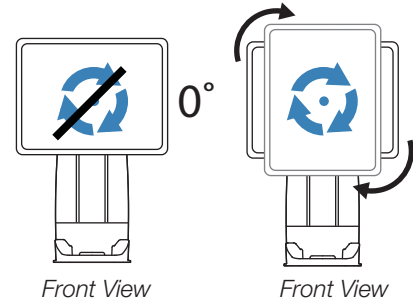

Front View

Side View

Top View

Minimum - Maximum CPU size:

* Provided rubber spacer must be used to accommodate CPU depths of less than 3" (7.6 cm)

Side View

Side View

Front View

Portrait/Landscape rotation stop screw can be removed for 90° rotation.

Front View

Front View

© 2009 Ergotron, Inc. rev. 09/24/2009 DIM-AIO-SC Content is subject to change without notification

Americas Sales and Corporate Headquarters