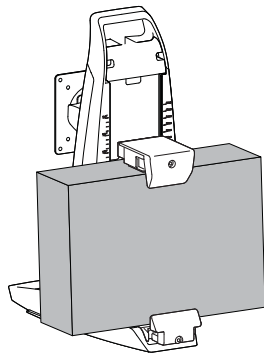

Ergotron® Neo-Flex™

All-In-One SC Lift Stand

Dimensional &
Range of Motion
Illustrations

Weight Capacity:

Weight Capacity
for Display:
6 - 16 lbs
(2.7 - 7.2 kg)

Total Maximum Weight
Capacity for Stand:
(includes display, CPU,
keyboard and mouse)
37 lbs
(16.7 kg)

Front View

Side View

Top View

Minimum - Maximum CPU size:

* Provided rubber spacer must be used to accommodate CPU depths of less than 3" (7.6 cm)

Side View

Side View

Front View

Portrait/Landscape rotation stop screw can be removed for 90° rotation.

Front View

Front View

© 2009 Ergotron, Inc. rev. 09/24/2009 DIM-AIO-SC Content is subject to change without notification

Americas Sales and Corporate Headquarters