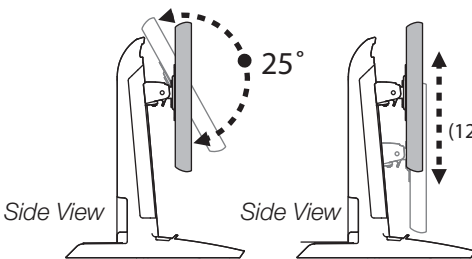

Ergotron® Neo-Flex™

All-In-One SC Lift Stand

Dimensional &
Range of Motion
Illustrations

Weight Capacity:

Weight Capacity
for Display:
6 - 16 lbs
(2.7 - 7.2 kg)

Total Maximum Weight
Capacity for Stand:
(includes display, CPU,
keyboard and mouse)
37 lbs
(16.7 kg)

Front View

Side View

Top View

Minimum - Maximum CPU size:

* Provided rubber spacer must be used to accommodate CPU depths of less than 3" (7.6 cm)

Side View

Side View

Front View

Portrait/Landscape rotation stop screw can be removed for 90° rotation.

Front View

Front View

© 2009 Ergotron, Inc. rev. 09/24/2009 DIM-AIO-SC Content is subject to change without notification

Americas Sales and Corporate Headquarters