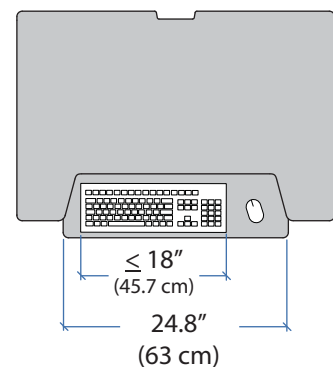

WorkFit-T, Sit-Stand Desktop Workstation

Weight Capacity

Dimensions

© 2014 Ergotron, Inc. rev. 11/25/2014 DIM-WFT Content is subject to change without notification

Americas Sales and Corporate Headquarters