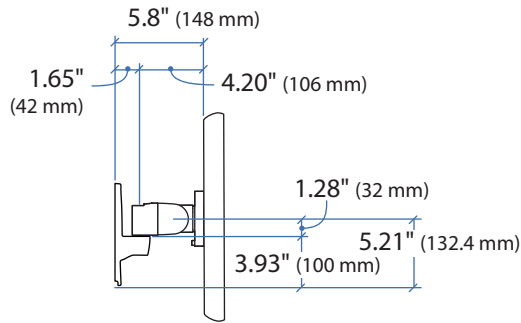

Wall Mount Pivot

Wall Mount Bracket

Range of Motion

Maximum Weight Capacity

© 2013 Ergotron, Inc. rev. 07/22/2013 DIM-200 Pivot Content is subject to change without notification

Americas Sales and Corporate Headquarters
 St. Paul, MN USA
 (800) 888-8458
 +1-651-681-7600
 www.ergotron.com
 sales@ergotron.com