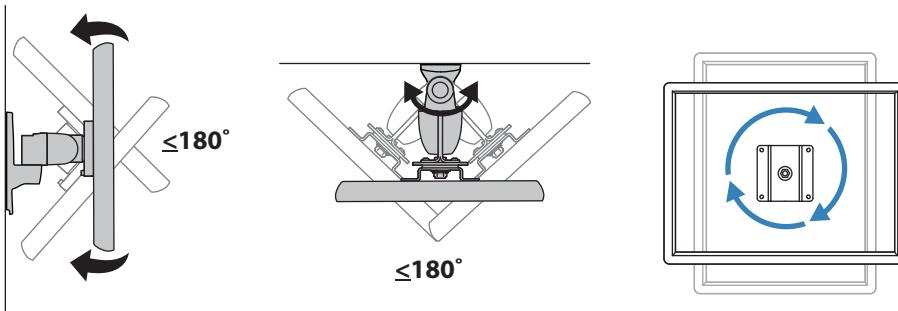

Wall Mount Pivot

Wall Mount Bracket

Range of Motion

Maximum Weight Capacity

© 2013 Ergotron, Inc. rev. 07/22/2013 DIM-200 Pivot Content is subject to change without notification

Americas Sales and Corporate Headquarters
 St. Paul, MN USA
 (800) 888-8458
 +1-651-681-7600
 www.ergotron.com
 sales@ergotron.com