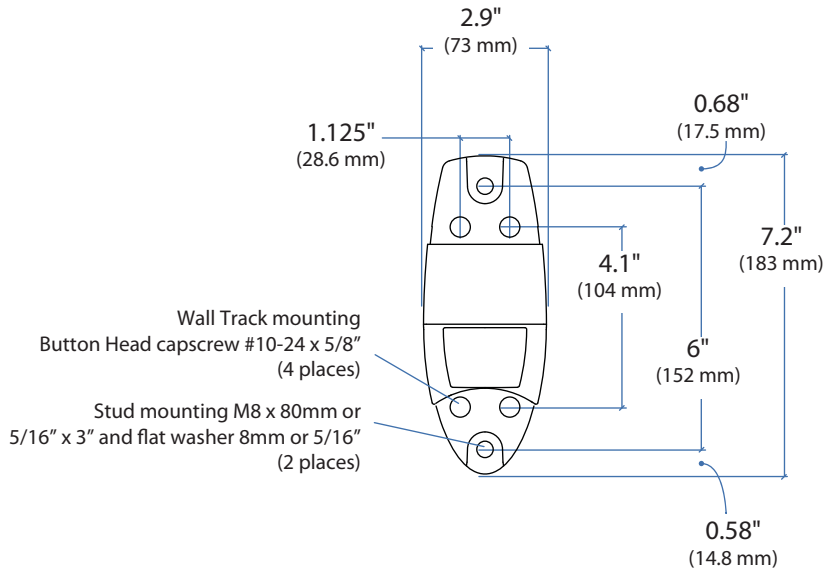

Wall Mount Pivot

Wall Mount Bracket

Range of Motion

Maximum Weight Capacity

© 2013 Ergotron, Inc. rev. 07/22/2013 DIM-200 Pivot Content is subject to change without notification

Americas Sales and Corporate Headquarters
 St. Paul, MN USA
 (800) 888-8458
 +1-651-681-7600
 www.ergotron.com
 sales@ergotron.com