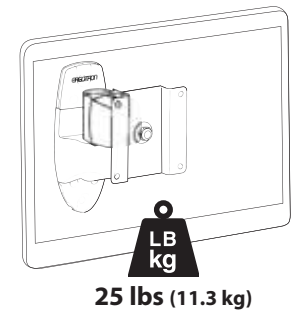

Wall Mount Pivot

Wall Mount Bracket

Range of Motion

Maximum Weight Capacity

© 2013 Ergotron, Inc. rev. 07/22/2013 DIM-200 Pivot Content is subject to change without notification

Americas Sales and Corporate Headquarters
 St. Paul, MN USA
 (800) 888-8458
 +1-651-681-7600
 www.ergotron.com
 sales@ergotron.com