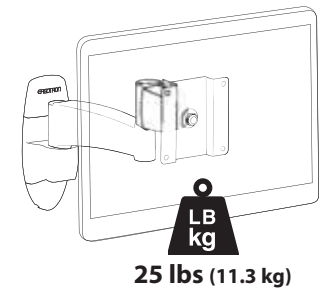

Wall Mount Arm

Wall Mount Bracket

Range of Motion

Maximum Weight Capacity

© 2013 Ergotron, Inc. rev. 07/22/2013 DIM-200 Arm1 Content is subject to change without notification

Americas Sales and Corporate Headquarters