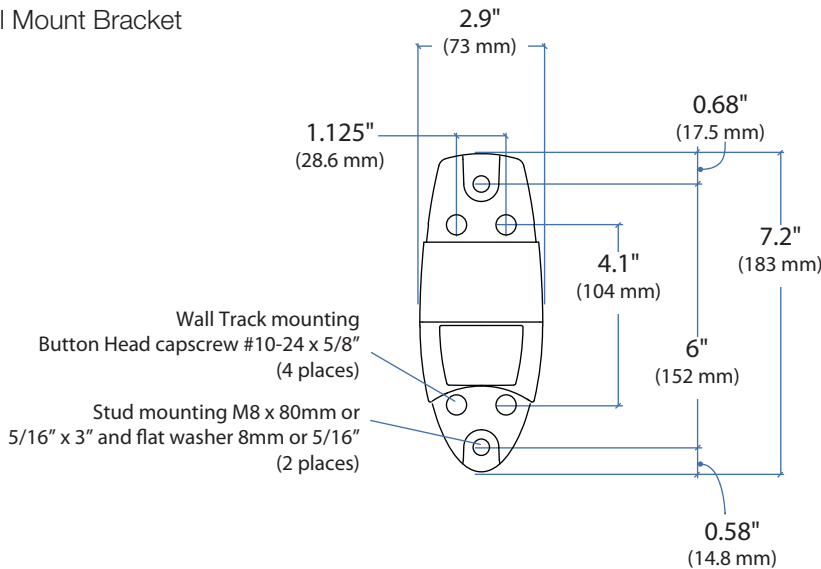

Wall Mount Arm

Wall Mount Bracket

Range of Motion

Maximum Weight Capacity

© 2013 Ergotron, Inc. rev. 07/22/2013 DIM-200 Arm1 Content is subject to change without notification

Americas Sales and Corporate Headquarters