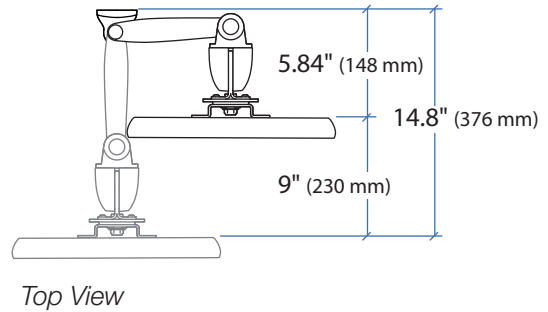

Wall Mount Arm

Wall Mount Bracket

Range of Motion

Maximum Weight Capacity

© 2013 Ergotron, Inc. rev. 07/22/2013 DIM-200 Arm1 Content is subject to change without notification

Americas Sales and Corporate Headquarters