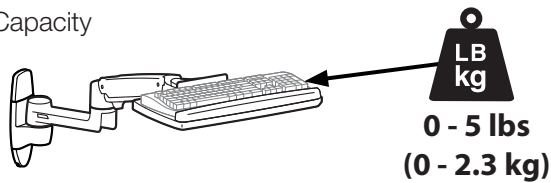

Ergotron® LX

Wall Mount System

Dimensional & Range of Motion Illustrations

Keyboard Arm

Dimensions

Weight Capacity

Range of Motion

© 2014 Ergotron, Inc. rev. 07/17/2014 DIM-LXWMSystem Content is subject to change without notification