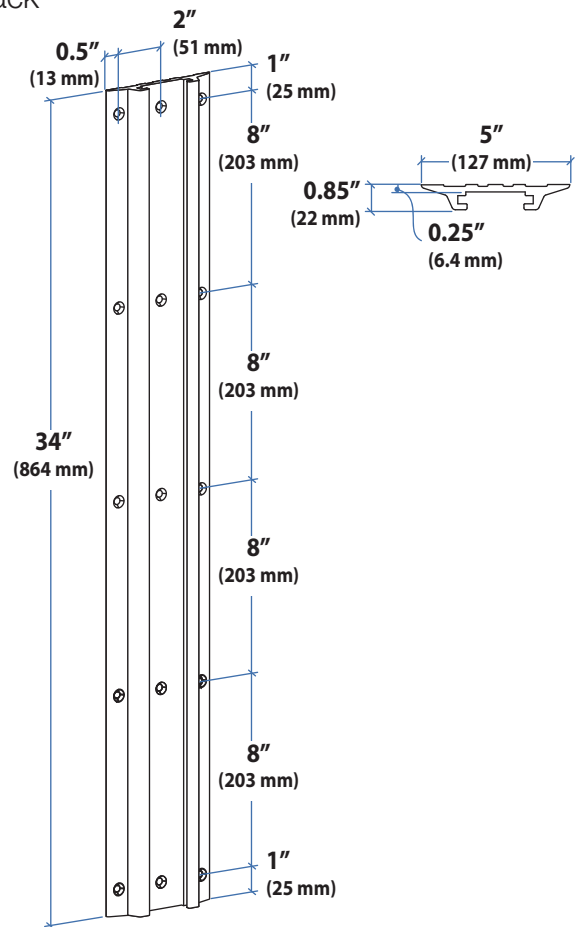

Ergotron® LX

Wall Mount System

Dimensional &
Range of Motion
Illustrations

Small CPU Holder

Medium CPU Holder

Wall Track

Wall Mount Bracket

© 2014 Ergotron, Inc. rev. 07/17/2014 DIM-LXWMSystem Content is subject to change without notification

LCD Arm

Dimensions

Range of Motion

Weight Capacity

Monitor depth greater than 2.5" (64 mm) may diminish capacity. Call Ergotron for more information.

* The lower most range of motion for vertical lift is decreased up to 4.5" (114 mm) when arm is adjusted to hold over 20lbs (9 kgs).