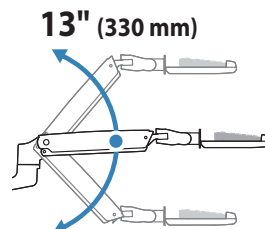

Ergotron® LX

Wall Mount System

Dimensional & Range of Motion Illustrations

Keyboard Arm

Dimensions

Weight Capacity

Range of Motion

© 2014 Ergotron, Inc. rev. 07/17/2014 DIM-LXWMSystem Content is subject to change without notification