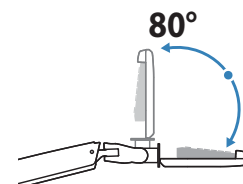

Ergotron® LX

Wall Mount System

Dimensional & Range of Motion Illustrations

Keyboard Arm

Dimensions

Weight Capacity

Range of Motion

© 2014 Ergotron, Inc. rev. 07/17/2014 DIM-LXWMSystem Content is subject to change without notification