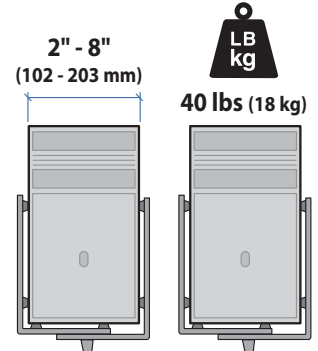

Ergotron® LX

Wall Mount System

Dimensional &
Range of Motion
Illustrations

Small CPU Holder

Medium CPU Holder

Wall Track

Wall Mount Bracket

© 2014 Ergotron, Inc. rev. 07/17/2014 DIM-LXWMSystem Content is subject to change without notification

LCD Arm

Dimensions

Range of Motion

Weight Capacity

Monitor depth greater than 2.5" (64 mm) may diminish capacity. Call Ergotron for more information.

* The lower most range of motion for vertical lift is decreased up to 4.5" (114 mm) when arm is adjusted to hold over 20lbs (9 kgs).