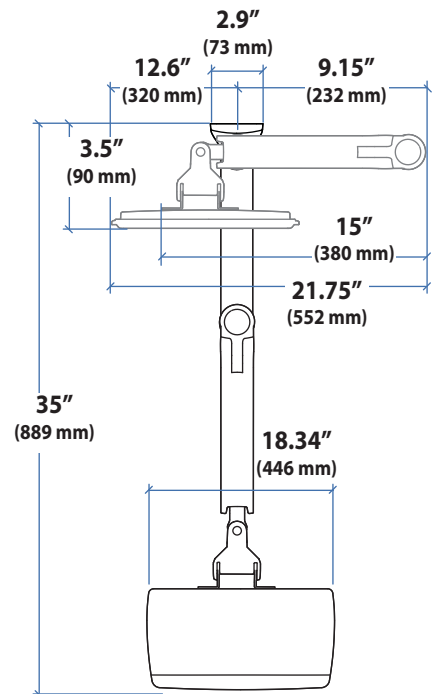

LCD Arm

Dimensions

Range of Motion

Weight Capacity

Monitor depth greater than 2.5" (64 mm) may diminish capacity. Call Ergotron for more information.

* The lower most range of motion for vertical lift is decreased up to 4.5" (114 mm) when arm is adjusted to hold over 20lbs (9 kgs).

Ergotron® LX

Wall Mount System

Dimensional & Range of Motion Illustrations

Keyboard Arm

Dimensions

Weight Capacity

Range of Motion

© 2014 Ergotron, Inc. rev. 07/17/2014 DIM-LXWMSystem Content is subject to change without notification