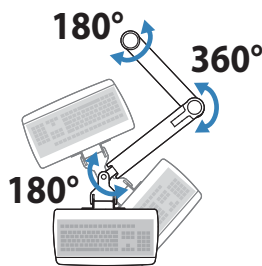

LCD Arm

Dimensions

Range of Motion

Weight Capacity

Monitor depth greater than 2.5" (64 mm) may diminish capacity. Call Ergotron for more information.

* The lower most range of motion for vertical lift is decreased up to 4.5" (114 mm) when arm is adjusted to hold over 20lbs (9 kgs).

Ergotron® LX

Wall Mount System

Dimensional & Range of Motion Illustrations

Keyboard Arm

Dimensions

Weight Capacity

Range of Motion

© 2014 Ergotron, Inc. rev. 07/17/2014 DIM-LXWMSystem Content is subject to change without notification