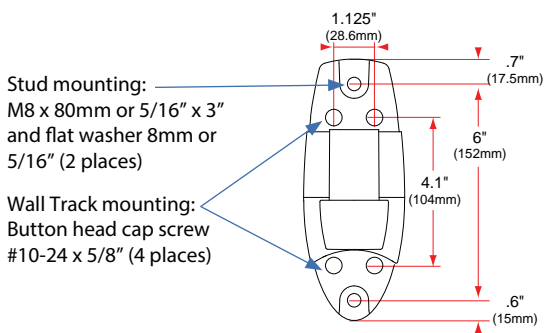

Ergotron® LX

Wall Mount System

Dimensional &
Range of Motion
Illustrations

Small CPU Holder

Medium CPU Holder

Wall Track

Wall Mount Bracket

© 2014 Ergotron, Inc. rev. 07/17/2014 DIM-LXWMSystem Content is subject to change without notification

LCD Arm

Dimensions

Range of Motion

Weight Capacity

Monitor depth greater than 2.5" (64 mm) may diminish capacity. Call Ergotron for more information.

* The lower most range of motion for vertical lift is decreased up to 4.5" (114 mm) when arm is adjusted to hold over 20lbs (9 kgs).