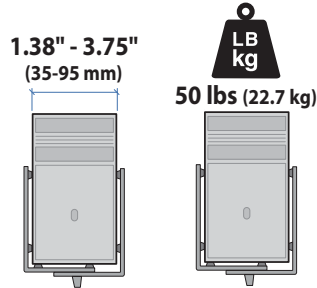

Ergotron® LX

Wall Mount System

Dimensional &
Range of Motion
Illustrations

Small CPU Holder

Medium CPU Holder

Wall Track

Wall Mount Bracket

© 2014 Ergotron, Inc. rev. 07/17/2014 DIM-LXWMSystem Content is subject to change without notification

LCD Arm

Dimensions

Range of Motion

Weight Capacity

Monitor depth greater than 2.5" (64 mm) may diminish capacity. Call Ergotron for more information.

* The lower most range of motion for vertical lift is decreased up to 4.5" (114 mm) when arm is adjusted to hold over 20lbs (9 kgs).