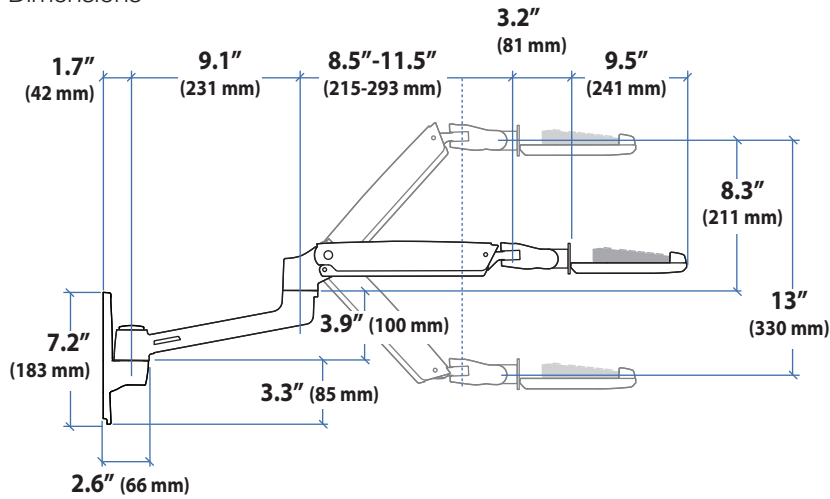

LCD Arm

Dimensions

Range of Motion

Weight Capacity

Monitor depth greater than 2.5" (64 mm) may diminish capacity. Call Ergotron for more information.

* The lower most range of motion for vertical lift is decreased up to 4.5" (114 mm) when arm is adjusted to hold over 20lbs (9 kgs).

Ergotron® LX

Wall Mount System

Dimensional & Range of Motion Illustrations

Keyboard Arm

Dimensions

Weight Capacity

Range of Motion

© 2014 Ergotron, Inc. rev. 07/17/2014 DIM-LXWMSystem Content is subject to change without notification