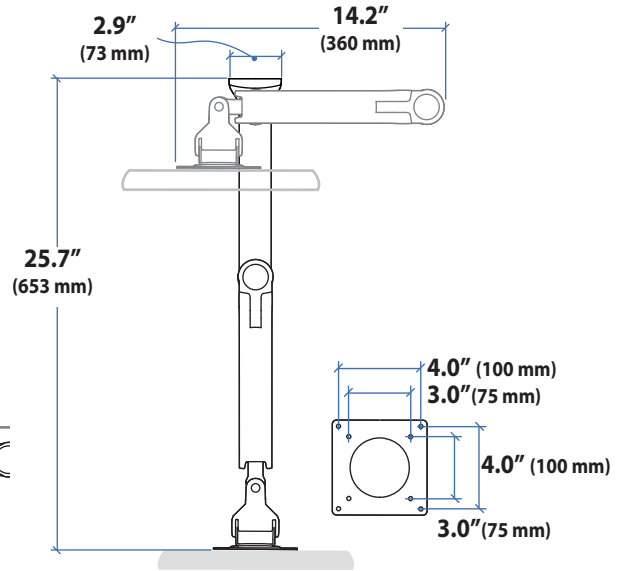

APAC Sale

Tokyo, Japan
www.ergotron.com
apaccustomerservice@ergotron.com

Worldwide OEM Sales

www.ergotron.com
info.oem@ergotron.com

Ergotron® LX

Wall Mount System

Dimensional &
Range of Motion
Illustrations

LCD Arm

Dimensions

Range of Motion

Weight Capacity

Monitor depth greater than 2.5" (64 mm) may diminish capacity. Call Ergotron for more information.

* The lower most range of motion for vertical lift is decreased up to 4.5" (114 mm) when arm is adjusted to hold over 20lbs (9 kgs).