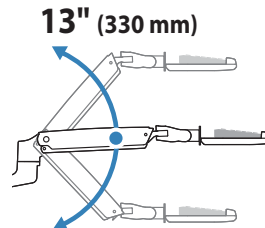

LCD Arm

Dimensions

Range of Motion

Weight Capacity

Monitor depth greater than 2.5" (64 mm) may diminish capacity. Call Ergotron for more information.

* The lower most range of motion for vertical lift is decreased up to 4.5" (114 mm) when arm is adjusted to hold over 20lbs (9 kgs).

Ergotron® LX

Wall Mount System

Dimensional & Range of Motion Illustrations

Keyboard Arm

Dimensions

Weight Capacity

Range of Motion

© 2014 Ergotron, Inc. rev. 07/17/2014 DIM-LXWMSystem Content is subject to change without notification