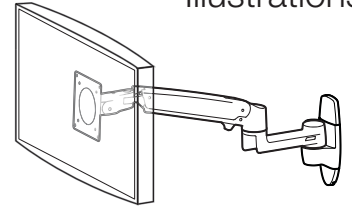

APAC Sale

Tokyo, Japan
www.ergotron.com
apaccustomerservice@ergotron.com

Worldwide OEM Sales

www.ergotron.com
info.oem@ergotron.com

Ergotron® LX

Wall Mount System

Dimensional &
Range of Motion
Illustrations

LCD Arm

Dimensions

Range of Motion

Weight Capacity

Monitor depth greater than 2.5" (64 mm) may diminish capacity. Call Ergotron for more information.

* The lower most range of motion for vertical lift is decreased up to 4.5" (114 mm) when arm is adjusted to hold over 20lbs (9 kgs).