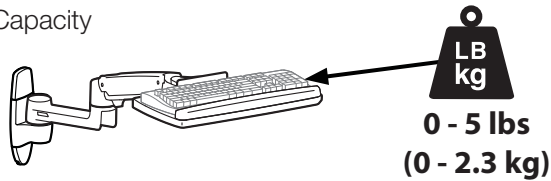

Ergotron® LX

Wall Mount System

Dimensional & Range of Motion Illustrations

Keyboard Arm

Dimensions

Weight Capacity

Range of Motion

© 2014 Ergotron, Inc. rev. 07/17/2014 DIM-LXWMSystem Content is subject to change without notification