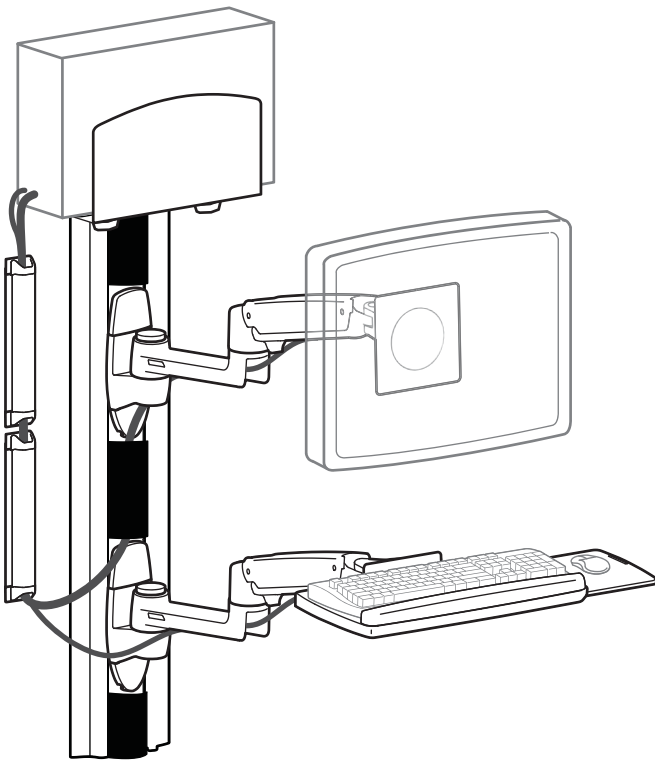

Ergotron® LX

Wall Mount System

Dimensional &
Range of Motion
Illustrations

Small CPU Holder

Medium CPU Holder

Wall Track

Wall Mount Bracket

© 2014 Ergotron, Inc. rev. 07/17/2014 DIM-LXWMSystem Content is subject to change without notification

LCD Arm

Dimensions

Range of Motion

Weight Capacity

Monitor depth greater than 2.5" (64 mm) may diminish capacity. Call Ergotron for more information.

* The lower most range of motion for vertical lift is decreased up to 4.5" (114 mm) when arm is adjusted to hold over 20lbs (9 kgs).