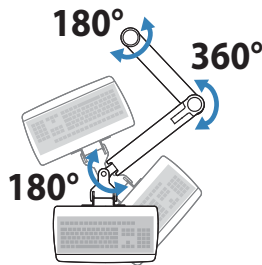

LCD Arm

Dimensions

Range of Motion

Weight Capacity

Monitor depth greater than 2.5" (64 mm) may diminish capacity. Call Ergotron for more information.

* The lower most range of motion for vertical lift is decreased up to 4.5" (114 mm) when arm is adjusted to hold over 20lbs (9 kgs).

Ergotron® LX

Wall Mount System

Dimensional & Range of Motion Illustrations

Keyboard Arm

Dimensions

Weight Capacity

Range of Motion

© 2014 Ergotron, Inc. rev. 07/17/2014 DIM-LXWMSystem Content is subject to change without notification