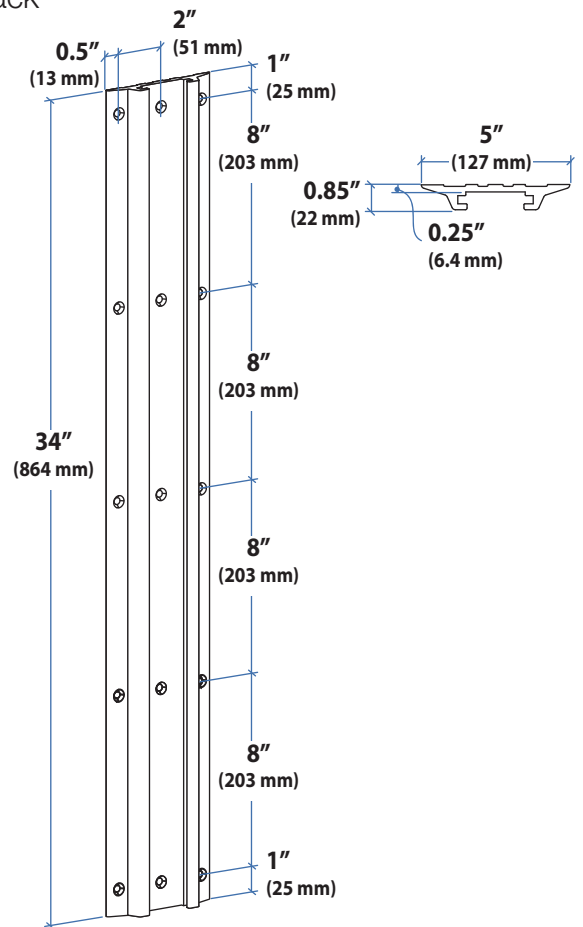

Ergotron® LX

Wall Mount System

Dimensional &
Range of Motion
Illustrations

Small CPU Holder

Medium CPU Holder

Wall Track

Wall Mount Bracket

© 2014 Ergotron, Inc. rev. 07/17/2014 DIM-LXWMSystem Content is subject to change without notification

LCD Arm

Dimensions

Range of Motion

Weight Capacity

Monitor depth greater than 2.5" (64 mm) may diminish capacity. Call Ergotron for more information.

* The lower most range of motion for vertical lift is decreased up to 4.5" (114 mm) when arm is adjusted to hold over 20lbs (9 kgs).