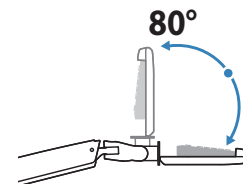

Ergotron® LX

Wall Mount System

Dimensional & Range of Motion Illustrations

Keyboard Arm

Dimensions

Weight Capacity

Range of Motion

© 2014 Ergotron, Inc. rev. 07/17/2014 DIM-LXWMSystem Content is subject to change without notification