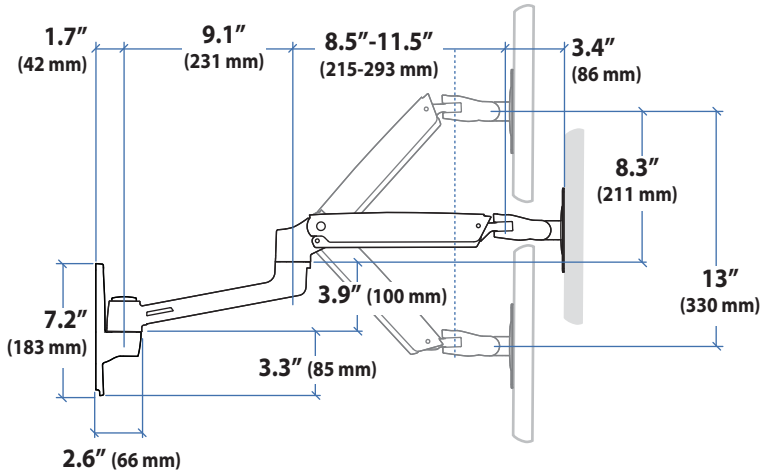

APAC Sale

Tokyo, Japan
www.ergotron.com
apaccustomerservice@ergotron.com

Worldwide OEM Sales

www.ergotron.com
info.oem@ergotron.com

Ergotron® LX

Wall Mount System

Dimensional &
Range of Motion
Illustrations

LCD Arm

Dimensions

Range of Motion

Weight Capacity

Monitor depth greater than 2.5" (64 mm) may diminish capacity. Call Ergotron for more information.

* The lower most range of motion for vertical lift is decreased up to 4.5" (114 mm) when arm is adjusted to hold over 20lbs (9 kgs).