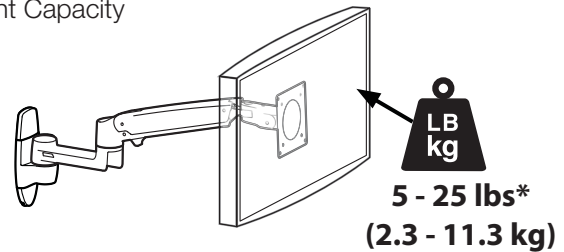

LCD Arm

Dimensions

Range of Motion

Weight Capacity

Monitor depth greater than 2.5" (64 mm) may diminish capacity. Call Ergotron for more information.

* The lower most range of motion for vertical lift is decreased up to 4.5" (114 mm) when arm is adjusted to hold over 20lbs (9 kgs).