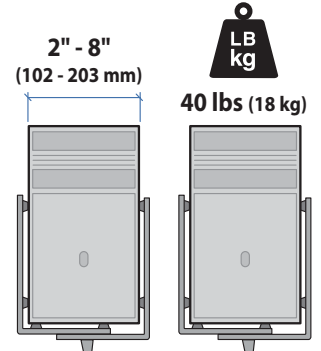

Ergotron® LX

Wall Mount System

Dimensional &
Range of Motion
Illustrations

Small CPU Holder

Medium CPU Holder

Wall Track

Wall Mount Bracket

© 2014 Ergotron, Inc. rev. 07/17/2014 DIM-LXWMSystem Content is subject to change without notification

LCD Arm

Dimensions

Range of Motion

Weight Capacity

Monitor depth greater than 2.5" (64 mm) may diminish capacity. Call Ergotron for more information.

* The lower most range of motion for vertical lift is decreased up to 4.5" (114 mm) when arm is adjusted to hold over 20lbs (9 kgs).