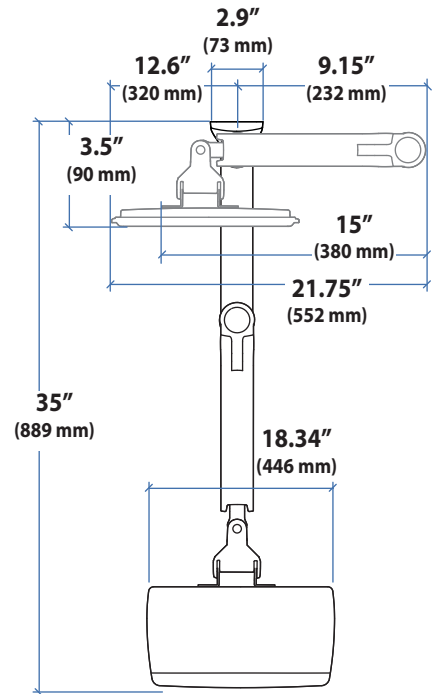

LCD Arm

Dimensions

Range of Motion

Weight Capacity

Monitor depth greater than 2.5" (64 mm) may diminish capacity. Call Ergotron for more information.

* The lower most range of motion for vertical lift is decreased up to 4.5" (114 mm) when arm is adjusted to hold over 20lbs (9 kgs).

Ergotron® LX

Wall Mount System

Dimensional & Range of Motion Illustrations

Keyboard Arm

Dimensions

Weight Capacity

Range of Motion

© 2014 Ergotron, Inc. rev. 07/17/2014 DIM-LXWMSystem Content is subject to change without notification