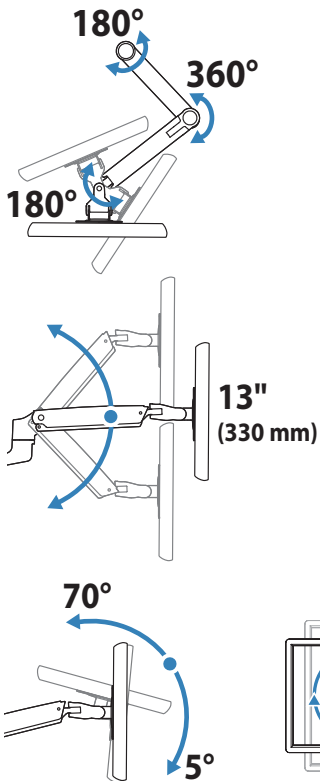

APAC Sale

Tokyo, Japan
www.ergotron.com
apaccustomerservice@ergotron.com

Worldwide OEM Sales

www.ergotron.com
info.oem@ergotron.com

Ergotron® LX

Wall Mount System

Dimensional &
Range of Motion
Illustrations

LCD Arm

Dimensions

Range of Motion

Weight Capacity

Monitor depth greater than 2.5" (64 mm) may diminish capacity. Call Ergotron for more information.

* The lower most range of motion for vertical lift is decreased up to 4.5" (114 mm) when arm is adjusted to hold over 20lbs (9 kgs).