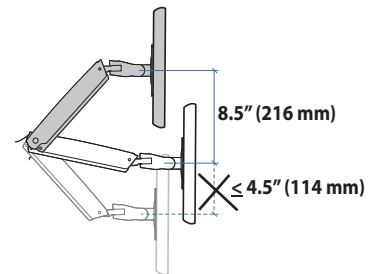

LCD Arm

Dimensions

Range of Motion

Weight Capacity

Monitor depth greater than 2.5" (64 mm) may diminish capacity. Call Ergotron for more information.

* The lower most range of motion for vertical lift is decreased up to 4.5" (114 mm) when arm is adjusted to hold over 20lbs (9 kgs).