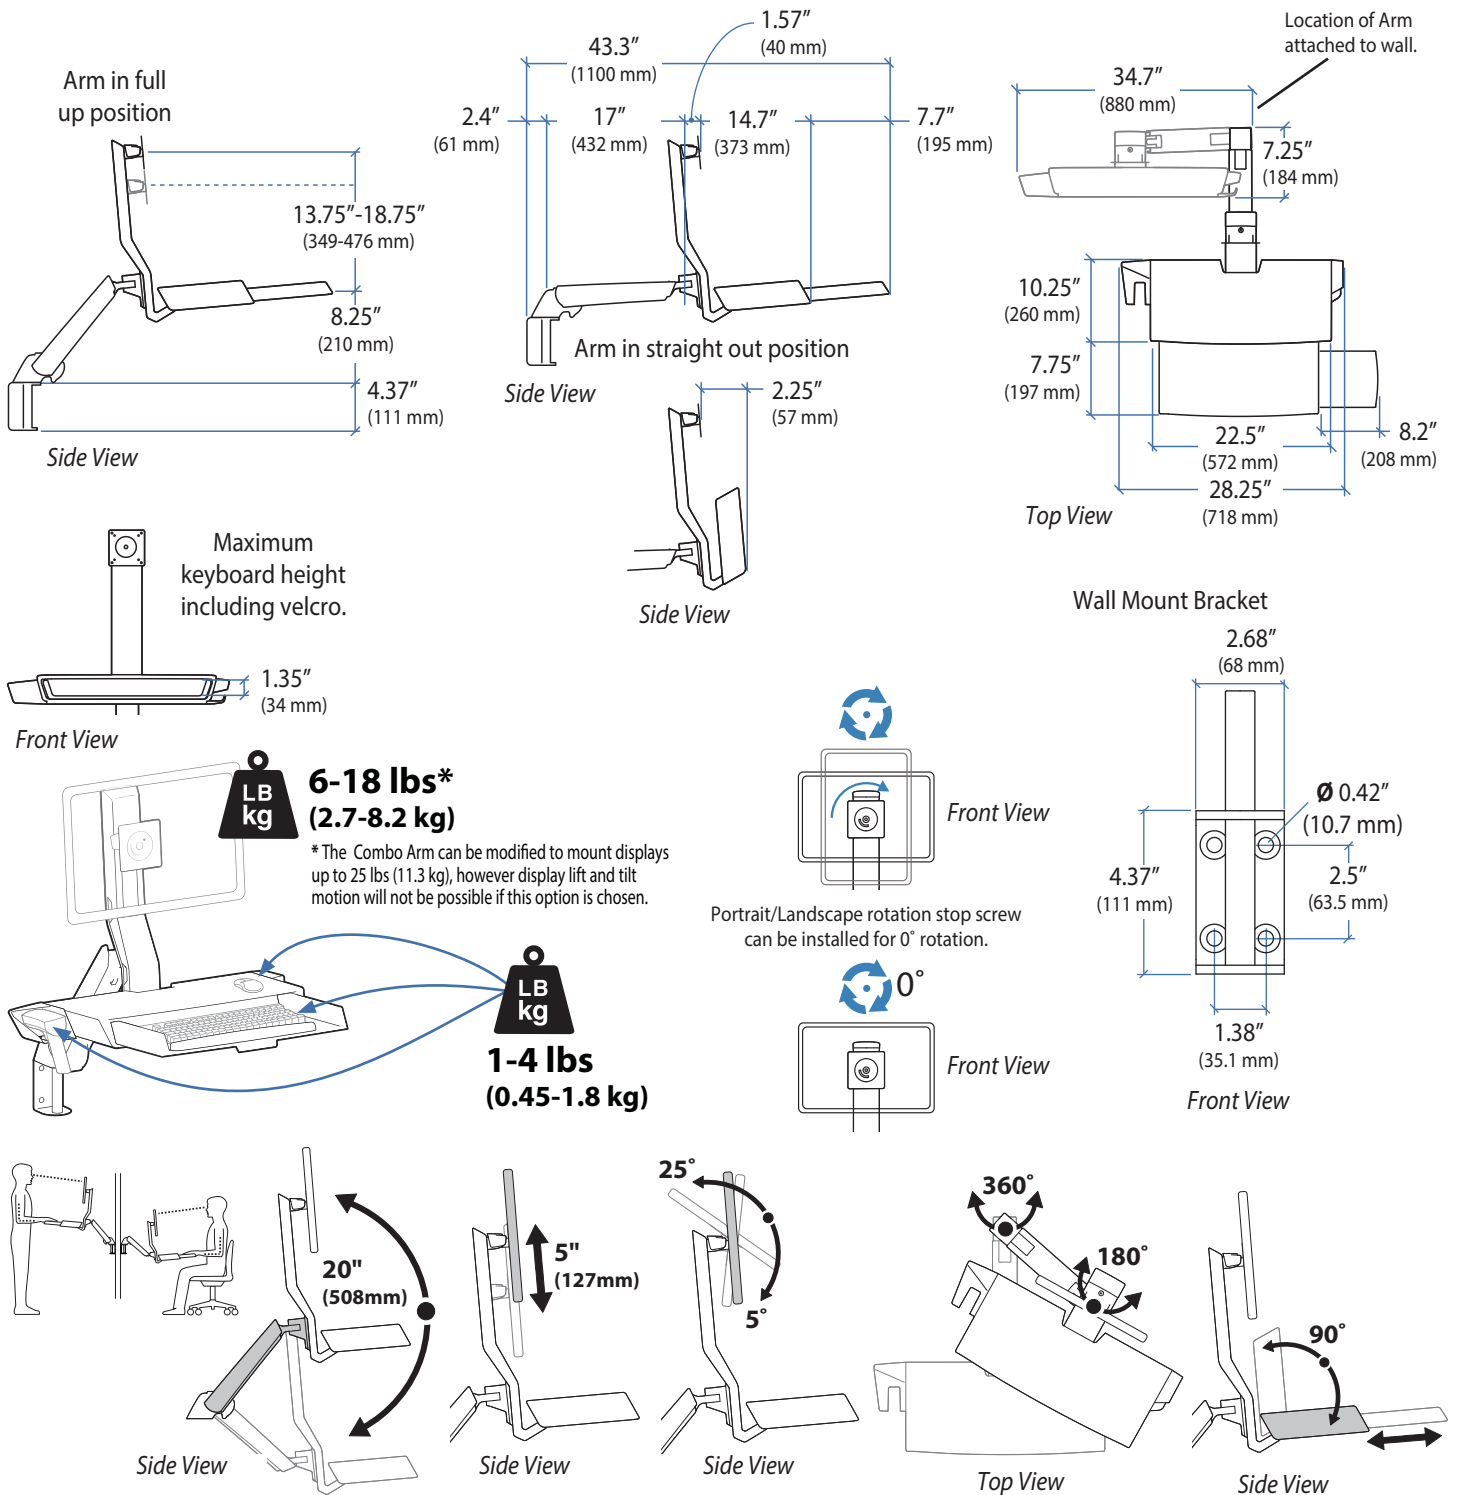

Ergotron® StyleView

Dimensional & Range of Motion Illustrations

StyleView® Sit Stand Combo Arm with Worksurface

© 2014 Ergotron, Inc. rev. 01/09/2014 DIM-ComboWorksurface Content is subject to change without notification