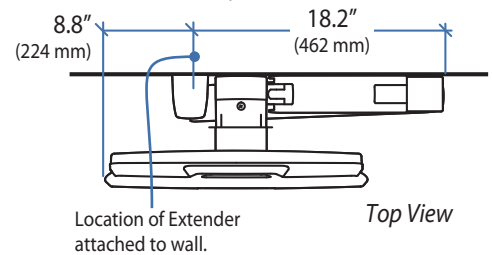

Ergotron® StyleView

Dimensional & Range of Motion Illustrations

StyleView® Sit Stand Combo Arm Extender

Extender and Combo Arm

Extender and Combo Arm folded up to wall.

Extender and Combo Arm with Worksurface

Extender and Combo Arm with Worksurface folded up to wall.

Extender

Wall Mount Bracket

180°* *Product shipped with rotation stop in place to prevent the Extender from hitting the wall.

© 2013 Ergotron, Inc. rev. 06/13/2013 DIM-ComboExtender Content is subject to change without notification