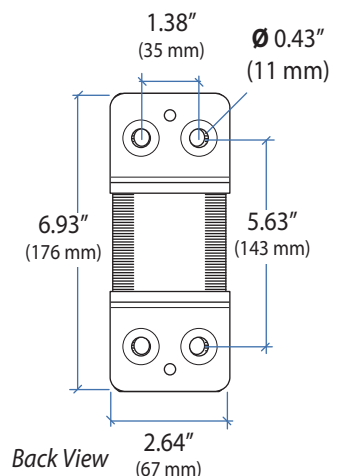

Ergotron® StyleView

Dimensional & Range of Motion Illustrations

StyleView® Sit Stand Combo Arm Extender

Extender and Combo Arm

Extender and Combo Arm folded up to wall.

Extender and Combo Arm with Worksurface

Extender and Combo Arm with Worksurface folded up to wall.

Extender

Wall Mount Bracket

180°* *Product shipped with rotation stop in place to prevent the Extender from hitting the wall.

© 2013 Ergotron, Inc. rev. 06/13/2013 DIM-ComboExtender Content is subject to change without notification