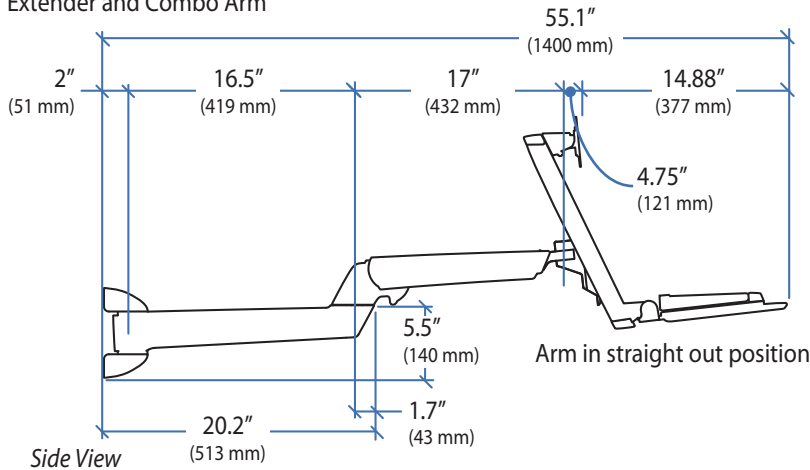

Ergotron® StyleView

Dimensional & Range of Motion Illustrations

StyleView® Sit Stand Combo Arm Extender

Extender and Combo Arm

Extender and Combo Arm folded up to wall.

Extender and Combo Arm with Worksurface

Extender and Combo Arm with Worksurface folded up to wall.

Extender

Wall Mount Bracket

180°* *Product shipped with rotation stop in place to prevent the Extender from hitting the wall.

© 2013 Ergotron, Inc. rev. 06/13/2013 DIM-ComboExtender Content is subject to change without notification