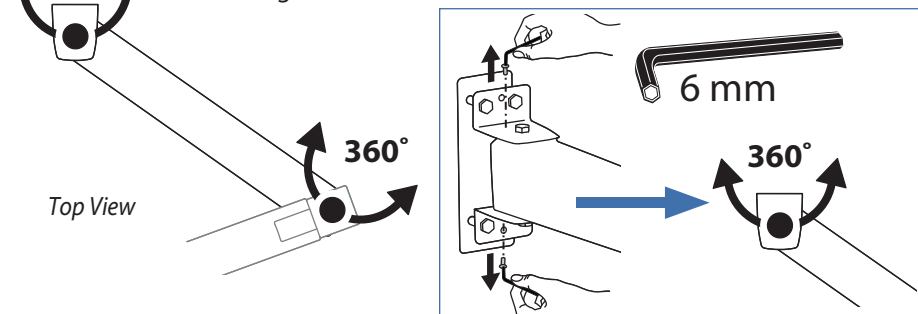

Extender and Combo Arm with Worksurface folded up to wall.

Extender

Wall Mount Bracket

180°* *Product shipped with rotation stop in place to prevent the Extender from hitting the wall.

© 2013 Ergotron, Inc. rev. 06/13/2013 DIM-ComboExtender Content is subject to change without notification