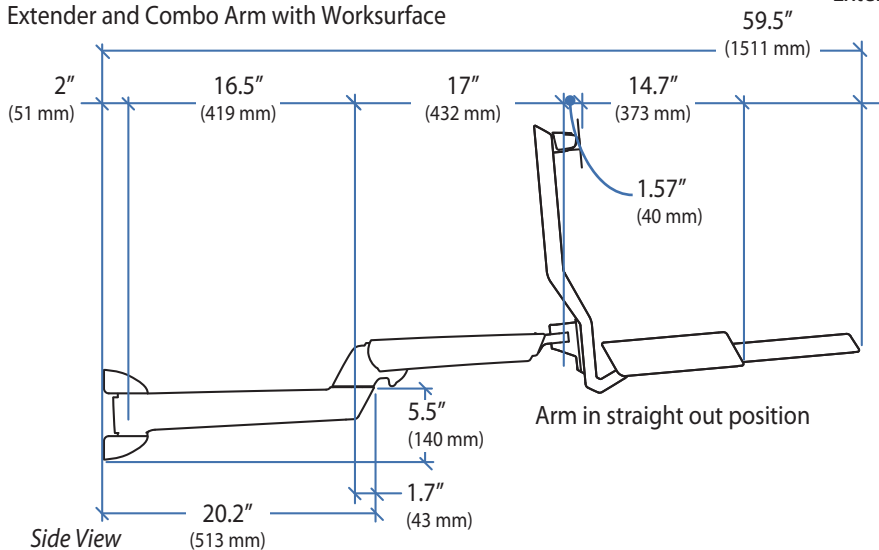

Ergotron® StyleView

Dimensional & Range of Motion Illustrations

StyleView® Sit Stand Combo Arm Extender

Extender and Combo Arm

Extender and Combo Arm folded up to wall.

Extender and Combo Arm with Worksurface

Extender and Combo Arm with Worksurface folded up to wall.

Extender

Wall Mount Bracket

180°* *Product shipped with rotation stop in place to prevent the Extender from hitting the wall.

© 2013 Ergotron, Inc. rev. 06/13/2013 DIM-ComboExtender Content is subject to change without notification