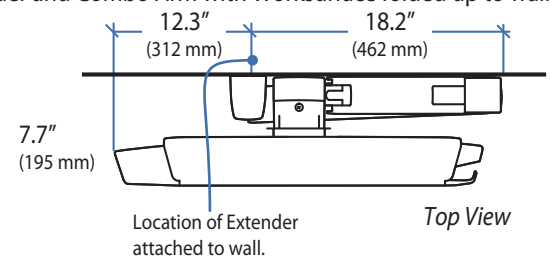

Ergotron® StyleView

Dimensional & Range of Motion Illustrations

StyleView® Sit Stand Combo Arm Extender

Extender and Combo Arm

Extender and Combo Arm folded up to wall.

Extender and Combo Arm with Worksurface

Extender and Combo Arm with Worksurface folded up to wall.

Extender

Wall Mount Bracket

180°* *Product shipped with rotation stop in place to prevent the Extender from hitting the wall.

© 2013 Ergotron, Inc. rev. 06/13/2013 DIM-ComboExtender Content is subject to change without notification