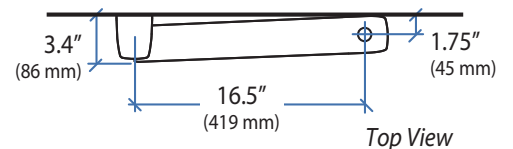

Ergotron® StyleView

Dimensional & Range of Motion Illustrations

StyleView® Sit Stand Combo Arm Extender

Extender and Combo Arm

Extender and Combo Arm folded up to wall.

Extender and Combo Arm with Worksurface

Extender and Combo Arm with Worksurface folded up to wall.

Extender

Wall Mount Bracket

180°* *Product shipped with rotation stop in place to prevent the Extender from hitting the wall.

© 2013 Ergotron, Inc. rev. 06/13/2013 DIM-ComboExtender Content is subject to change without notification