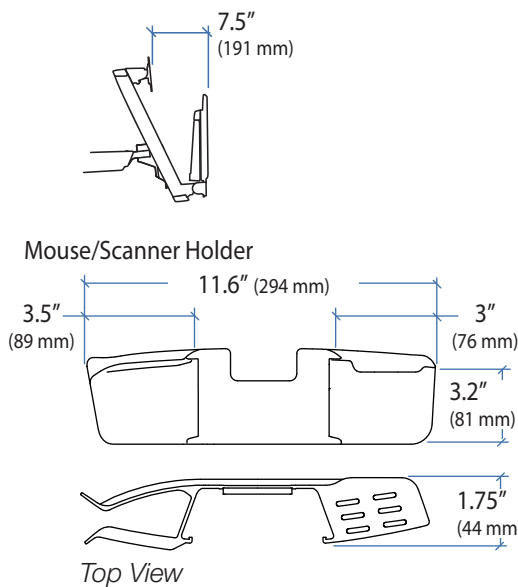

Ergotron® StyleView

Dimensional & Range of Motion Illustrations

StyleView® Sit Stand Combo Arm

© 2012 Ergotron, Inc. rev. 10/30/2012 DIM-Combo Content is subject to change without notification

Americas Sales and Corporate Headquarters