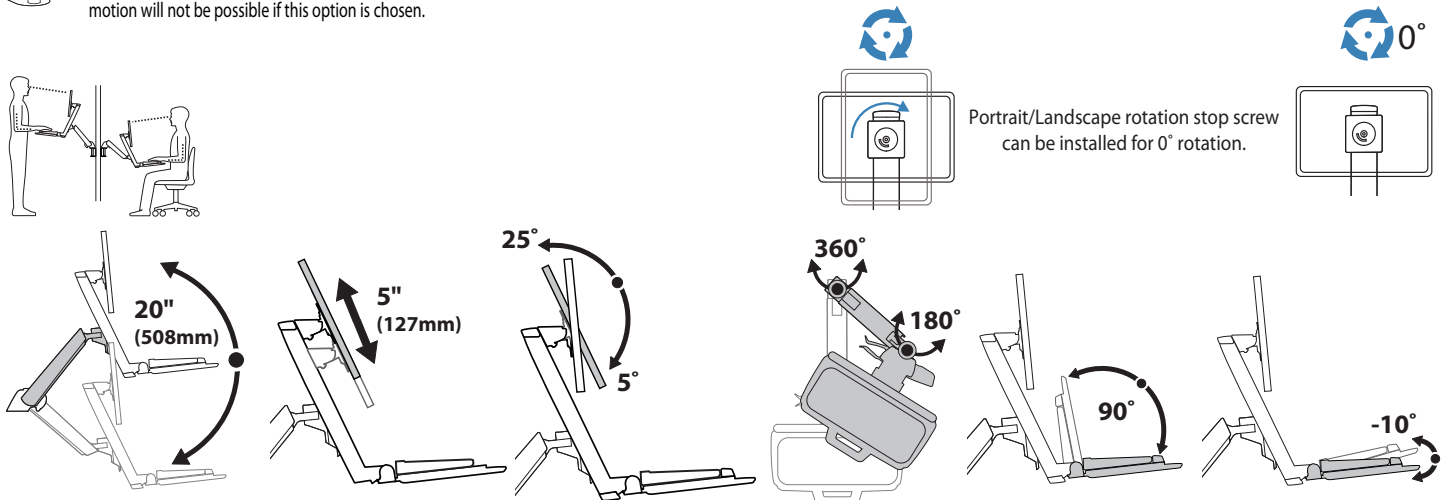

Ergotron® StyleView

Dimensional & Range of Motion Illustrations

StyleView® Sit Stand Combo Arm

© 2012 Ergotron, Inc. rev. 10/30/2012 DIM-Combo Content is subject to change without notification

Americas Sales and Corporate Headquarters