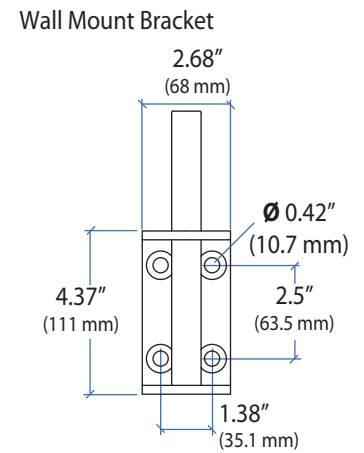

Ergotron® StyleView

Dimensional & Range of Motion Illustrations

StyleView® Sit Stand Combo Arm

© 2012 Ergotron, Inc. rev. 10/30/2012 DIM-Combo Content is subject to change without notification

Americas Sales and Corporate Headquarters