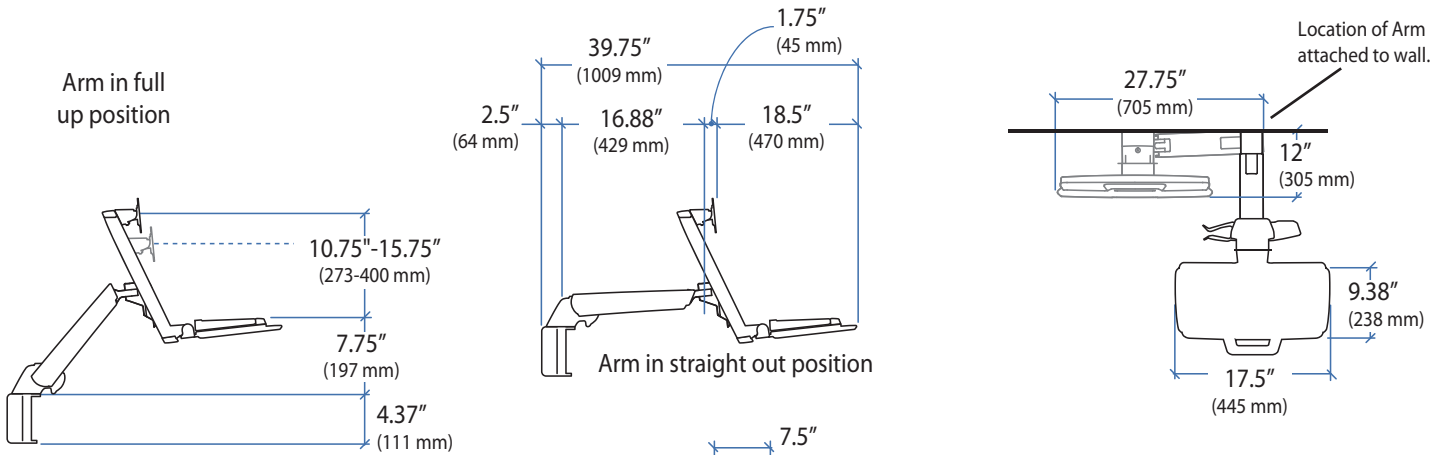

Ergotron® StyleView

Dimensional & Range of Motion Illustrations

StyleView® Sit Stand Combo Arm

© 2012 Ergotron, Inc. rev. 10/30/2012 DIM-Combo Content is subject to change without notification

Americas Sales and Corporate Headquarters