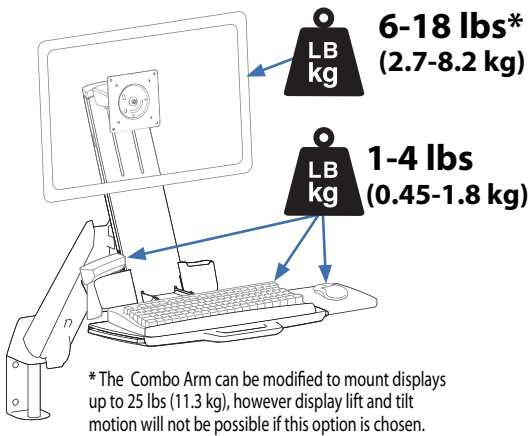

Ergotron® StyleView

Dimensional & Range of Motion Illustrations

StyleView® Sit Stand Combo Arm

© 2012 Ergotron, Inc. rev. 10/30/2012 DIM-Combo Content is subject to change without notification

Americas Sales and Corporate Headquarters