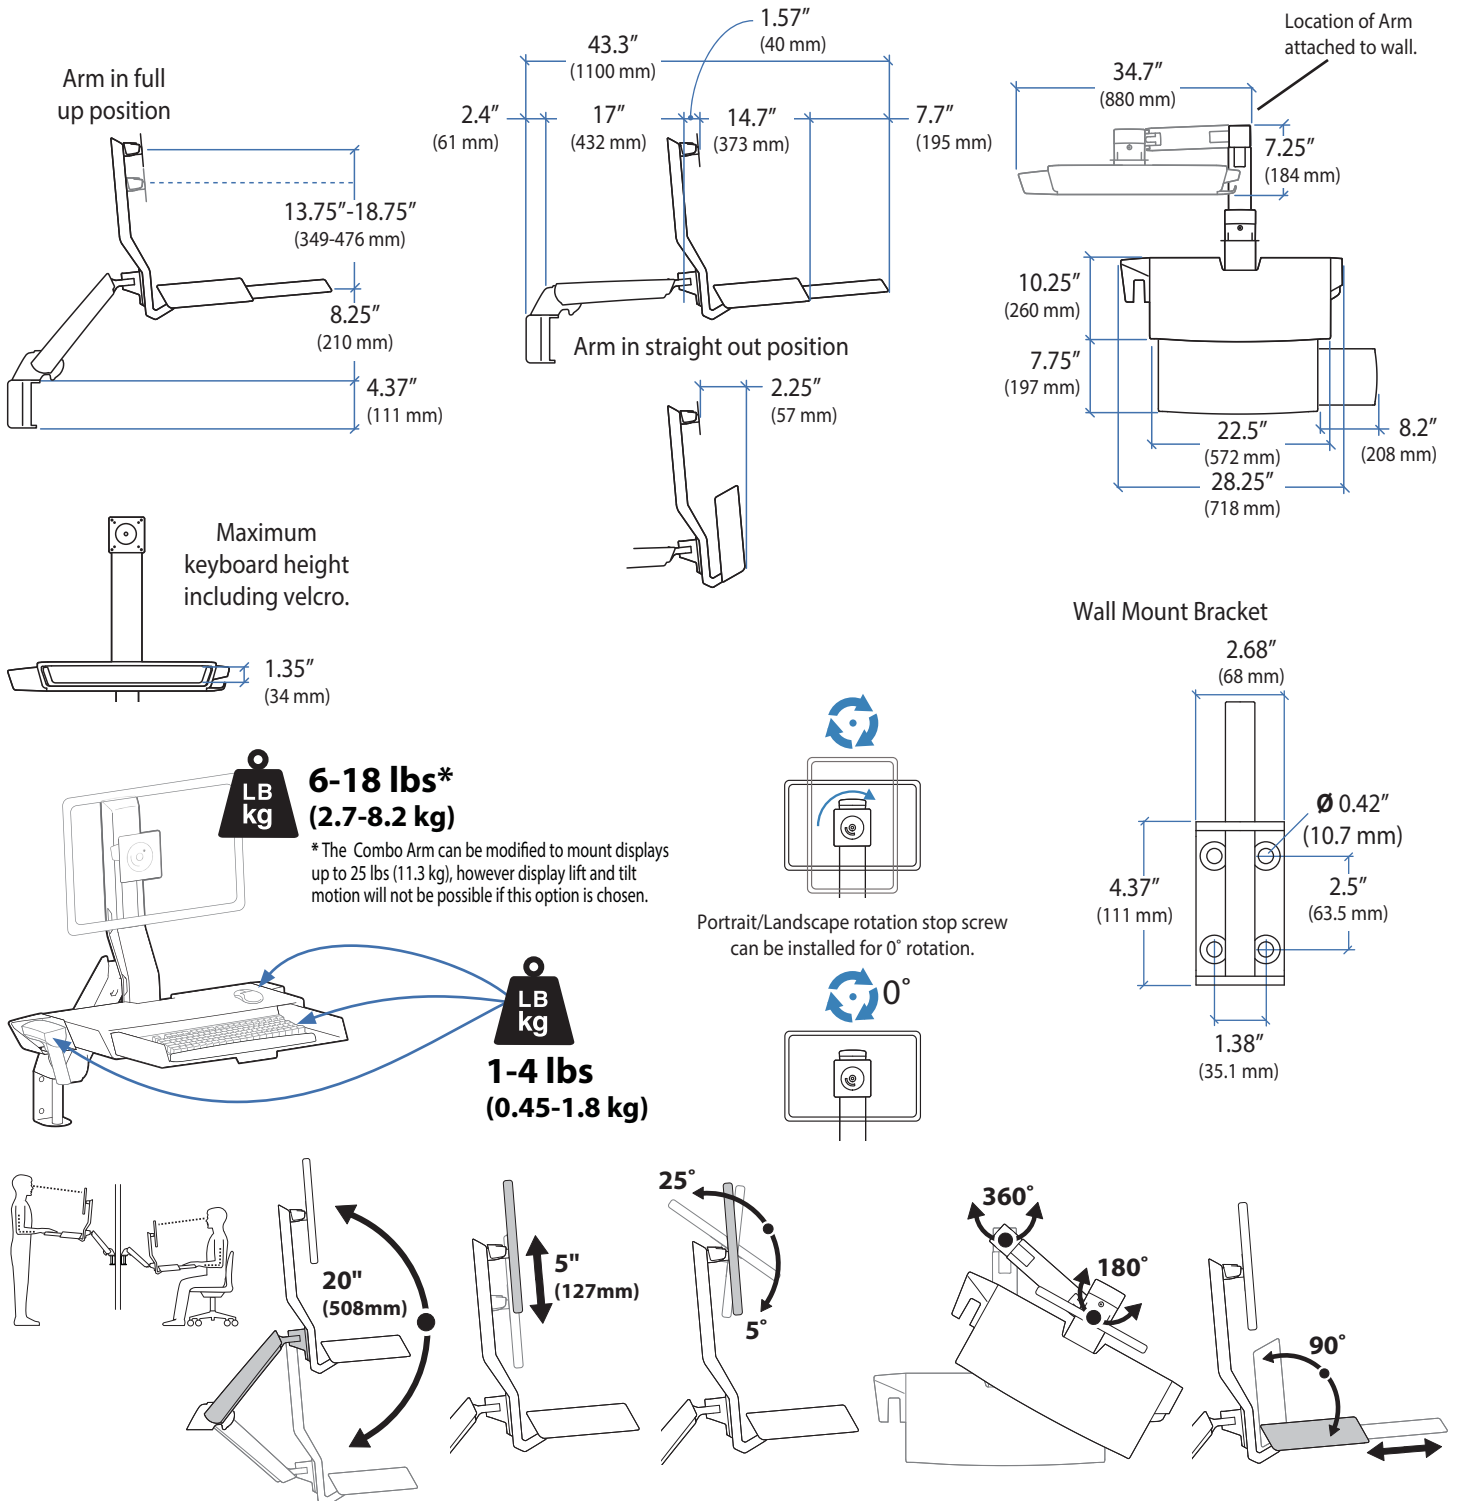

Ergotron® StyleView

Dimensional & Range of Motion Illustrations

StyleView® Sit Stand Combo System with Worksurface

© 2014 Ergotron, Inc. rev. 01/09/2014 DIM-ComboWorksurfaceSystem Content is subject to change without notification

APAC Sale

Tokyo, Japan
 www.ergotron.com
 apaccustomerservice@ergotron.com

Worldwide OEM Sales

www.ergotron.com
 info.oem@ergotron.com

Ergotron® StyleView

Dimensional & Range of Motion Illustrations

StyleView® Sit Stand Combo System with Worksurface