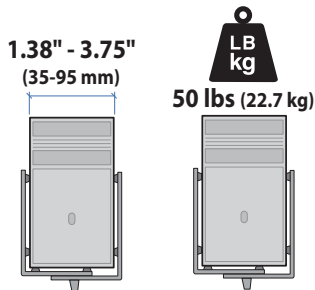

APAC Sale

Tokyo, Japan
 www.ergotron.com
 apaccustomerservice@ergotron.com

Worldwide OEM Sales

www.ergotron.com
 info.oem@ergotron.com

Ergotron® StyleView

Dimensional & Range of Motion Illustrations

StyleView® Sit Stand Combo System with Worksurface

Small CPU Holder

Medium CPU Holder

Wall Track

© 2014 Ergotron, Inc. rev. 01/09/2014 DIM-ComboWorksurfaceSystem Content is subject to change without notification

Americas Sales and Corporate Headquarters

St. Paul, MN USA
(800) 888-8458
+1-651-681-7600
www.ergotron.com
sales@ergotron.com