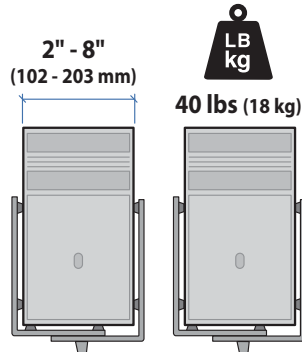

APAC Sale

Tokyo, Japan
 www.ergotron.com
 apaccustomerservice@ergotron.com

Worldwide OEM Sales

www.ergotron.com
 info.oem@ergotron.com

Ergotron® StyleView

Dimensional & Range of Motion Illustrations

StyleView® Sit Stand Combo System with Worksurface

Small CPU Holder

Medium CPU Holder

Wall Track

© 2014 Ergotron, Inc. rev. 01/09/2014 DIM-ComboWorksurfaceSystem Content is subject to change without notification

Americas Sales and Corporate Headquarters

St. Paul, MN USA
(800) 888-8458
+1-651-681-7600
www.ergotron.com
sales@ergotron.com