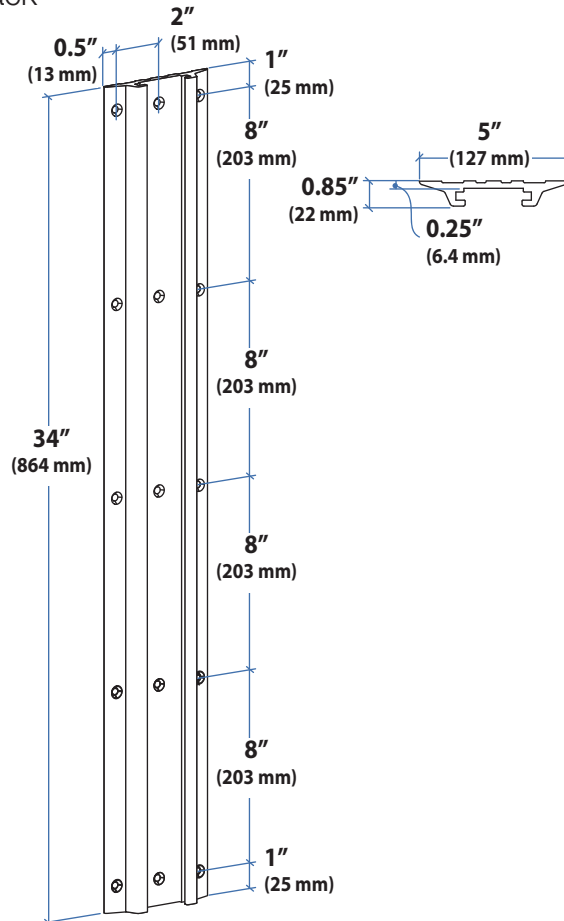

APAC Sale

Tokyo, Japan
 www.ergotron.com
 apaccustomerservice@ergotron.com

Worldwide OEM Sales

www.ergotron.com
 info.oem@ergotron.com

Ergotron® StyleView

Dimensional & Range of Motion Illustrations

StyleView® Sit Stand Combo System with Worksurface

Small CPU Holder

Medium CPU Holder

Wall Track

© 2014 Ergotron, Inc. rev. 01/09/2014 DIM-ComboWorksurfaceSystem Content is subject to change without notification

Americas Sales and Corporate Headquarters

St. Paul, MN USA
(800) 888-8458
+1-651-681-7600
www.ergotron.com
sales@ergotron.com