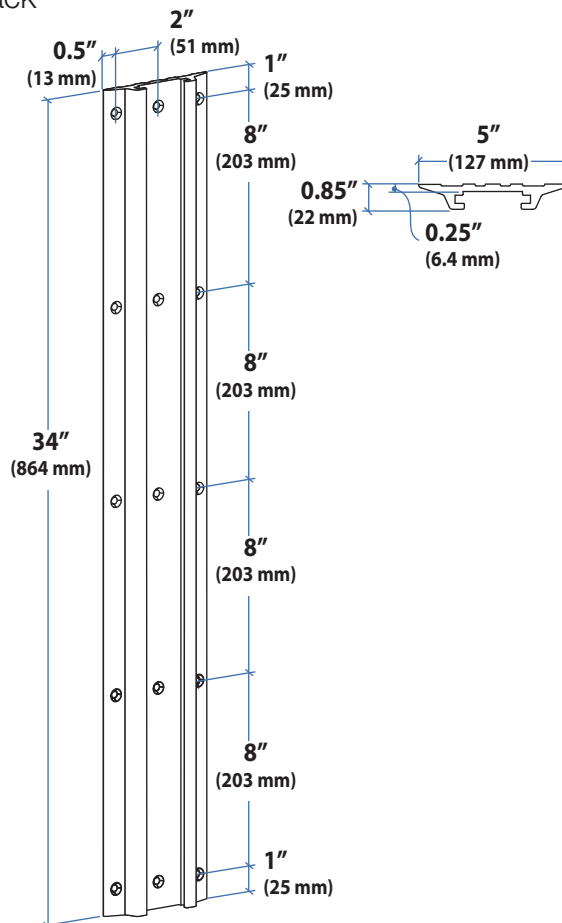

# Ergotron® StyleView

Dimensional & Range of Motion Illustrations

## StyleView® Sit Stand Combo System

Small CPU Holder

Medium CPU Holder

Wall Track

© 2012 Ergotron, Inc. rev. 05/15/2012 DIM-ComboSystem Content is subject to change without notification

**Americas Sales and Corporate Headquarters**