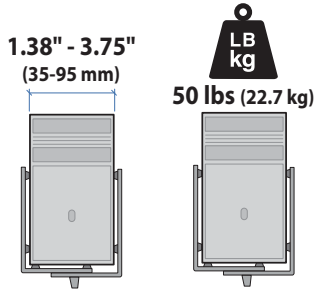

APAC Sale

Tokyo, Japan
 www.ergotron.com
 apaccustomerservice@ergotron.com

Worldwide OEM Sales

www.ergotron.com
 info.oem@ergotron.com

Ergotron® StyleView

Dimensional & Range of Motion Illustrations

StyleView® Sit Stand Combo System with Worksurface

Small CPU Holder

Medium CPU Holder

Wall Track

© 2014 Ergotron, Inc. rev. 01/09/2014 DIM-ComboWorksurfaceSystem Content is subject to change without notification

Americas Sales and Corporate Headquarters

St. Paul, MN USA
(800) 888-8458
+1-651-681-7600
www.ergotron.com
sales@ergotron.com