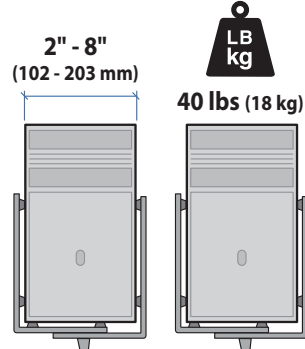

Medium CPU Holder