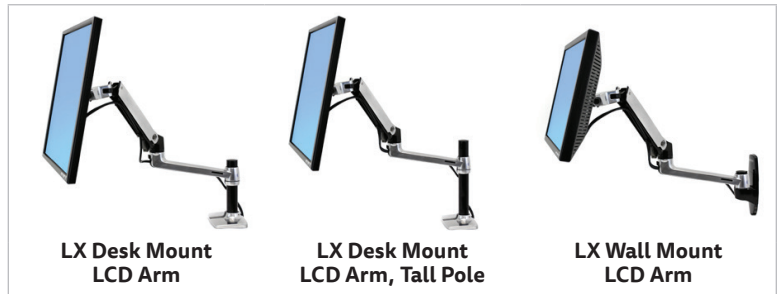

Adjustment range of the LX Arm allows LCD to be lowered into a position that is comfortable for people wearing bifocals or using a tablet PC

LX LCD Arm can be used without its extension or with a second 9" extension

Add Notebook Tray (ordered separately, 50-193-200) to hold a laptop

Ideal for users who wear bifocals

Part # (color)	45-241-026 (polished aluminum)	45-295-026 (polished aluminum)	45-243-026 (polished aluminum)
Product Includes	Arm, extension, desk clamp and grommet mount bases. Desk clamp attaches to surface edge. 4-2.4" (10-60 mm) thick; grommet mount attaches through surface hole. 31-2" (8-50 mm) wide and up to 3" (76 mm) thick	Arm, extension, tall pole, desk clamp and grommet mount bases. Desk clamp attaches to surface edge. 4-2.4" (10-60 mm) thick; grommet mount attaches through surface hole. 31-2" (8-50 mm) wide and up to 3" (76 mm) thick	Arm, extension, wall-mount base. Attach directly to sturdy vertical surface. Wall track recommended (order separately)
Typical LCD Size	≤ 32"	≤ 32"	≤ 32"
LCD SIZE IS APPROXIMATION. DIMENSION IS DIAGONAL MEASUREMENT OF SCREEN. LCD SIZE MAY BE EXCEEDED AS LONG AS SCREEN WEIGHT DOES NOT EXCEED MAXIMUM WEIGHT CAPACITY OF THE MOUNT.			
Weight Capacity	5-25 lbs (2,3-11,3 kg)	5-25 lbs (2,3-11,3 kg)	5-25 lbs (2,3-11,3 kg)
Lift	13" (33 cm)	13" (33 cm)	13" (33 cm)
Tilt	75° ↑ 70° / ↓ 5°	75° ↑ 70° / ↓ 5°	75° ↑ 70° / ↓ 5°
Pan	360°	360°	360°
Rotation	360°	360°	360°
VESA	MIS-D	MIS-D	MIS-D
Depth	—	—	4.3" (10,9 cm)
Extension	≤ 25" (64 cm)	≤ 25" (64 cm)	25" (64 cm)
Warranty	10 years	10 years	10 years
Shipping Weight	9.75 lbs (4,4 kg)	11 lbs (5 kg)	7.0 lbs (3,2 kg)
Shipping Dimensions	25.5" H x 11.25" W x 7.25" D (65 x 29 x 18 cm)	23" H x 11.25" W x 6.5" D (58,5 x 28,5 x 16,7 cm)	20.75" H x 11.25" W x 7.5" D (53 x 29 x 19 cm)