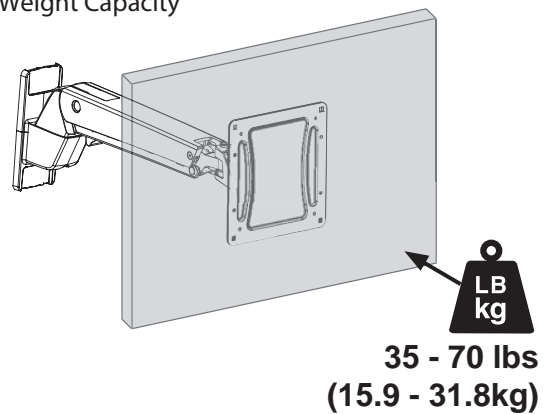

APAC Sales

Tokyo, Japan
www.ergotron.com
apaccustomerservice@ergotron.com

Worldwide OEM Sales

www.ergotron.com
info.oem@ergotron.com

Interactive Arm VHD

Dimensions

VESA

Range of Motion

Weight Capacity

© 2013 Ergotron, Inc. rev. 02/14/2013 DIM-interactVHD Content is subject to change without notification

Americas Sales and Corporate Headquarters

St. Paul, MN USA
(800) 888-8458
+1-651-681-7600
www.ergotron.com
sales@ergotron.com