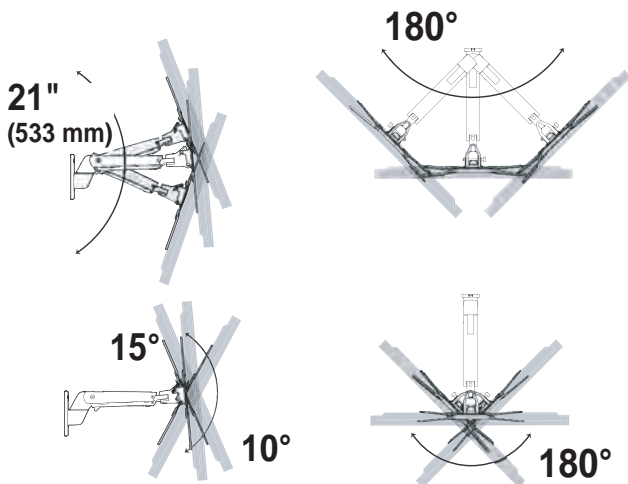

Interactive Arm VHD

Dimensions

Wall Mount Bracket

Stud mounting:
M8 x 80mm or 5/16" x 3"
and flat washer 8mm or
5/16" (3 places)

© 2013 Ergotron, Inc. rev. 02/14/2013 DIM-interactVHD Content is subject to change without notification

APAC Sales

Tokyo, Japan
www.ergotron.com
apaccustomerservice@ergotron.com

Worldwide OEM Sales

www.ergotron.com
info.oem@ergotron.com

Interactive Arm VHD

Dimensions

VESA

Range of Motion

Weight Capacity

© 2013 Ergotron, Inc. rev. 02/14/2013 DIM-interactVHD Content is subject to change without notification

Americas Sales and Corporate Headquarters

St. Paul, MN USA
(800) 888-8458
+1-651-681-7600
www.ergotron.com
sales@ergotron.com