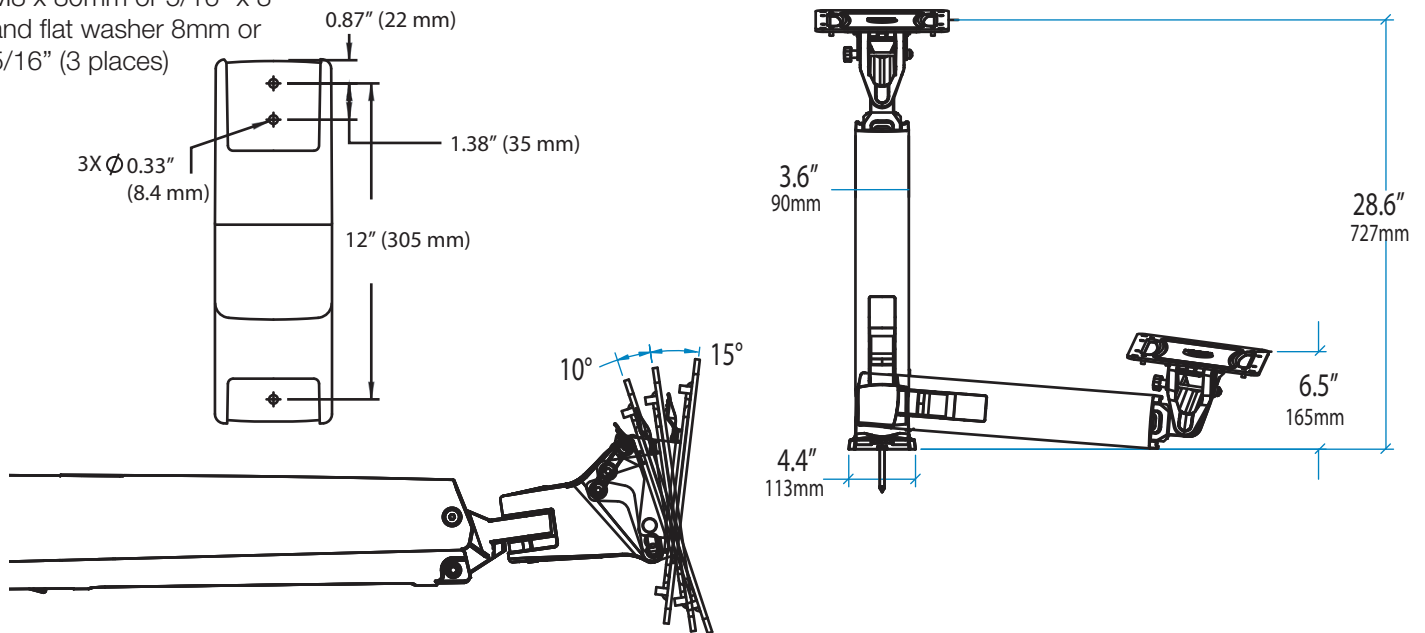

Interactive Arm VHD

Dimensions

Wall Mount Bracket

Stud mounting:
M8 x 80mm or 5/16" x 3"
and flat washer 8mm or
5/16" (3 places)

© 2013 Ergotron, Inc. rev. 02/14/2013 DIM-interactVHD Content is subject to change without notification