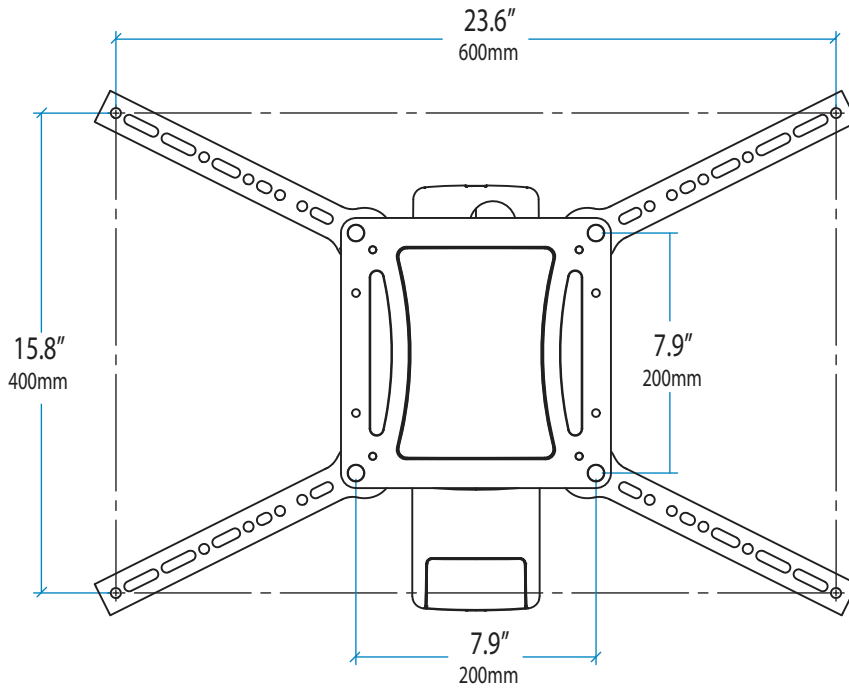

Interactive Arm VHD

Dimensions

Wall Mount Bracket

Stud mounting:
M8 x 80mm or 5/16" x 3"
and flat washer 8mm or
5/16" (3 places)

© 2013 Ergotron, Inc. rev. 02/14/2013 DIM-interactVHD Content is subject to change without notification

APAC Sales

Tokyo, Japan
www.ergotron.com
apaccustomerservice@ergotron.com

Worldwide OEM Sales

www.ergotron.com
info.oem@ergotron.com

Interactive Arm VHD

Dimensions

VESA

Range of Motion

Weight Capacity

© 2013 Ergotron, Inc. rev. 02/14/2013 DIM-interactVHD Content is subject to change without notification

Americas Sales and Corporate Headquarters

St. Paul, MN USA
(800) 888-8458
+1-651-681-7600
www.ergotron.com
sales@ergotron.com