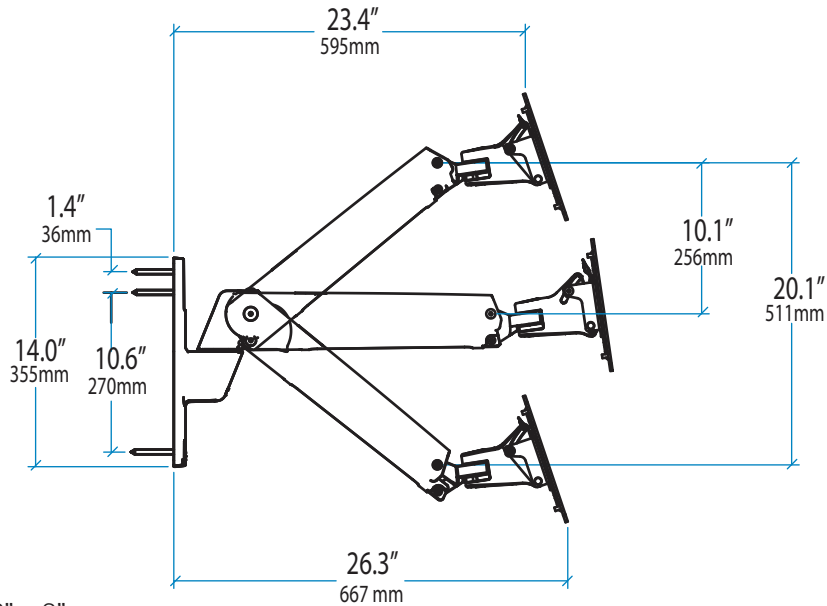

Interactive Arm VHD

Dimensions

Wall Mount Bracket

Stud mounting:
M8 x 80mm or 5/16" x 3"
and flat washer 8mm or
5/16" (3 places)

© 2013 Ergotron, Inc. rev. 02/14/2013 DIM-interactVHD Content is subject to change without notification

APAC Sales

Tokyo, Japan
www.ergotron.com
apaccustomerservice@ergotron.com

Worldwide OEM Sales

www.ergotron.com
info.oem@ergotron.com

Interactive Arm VHD

Dimensions

VESA

Range of Motion