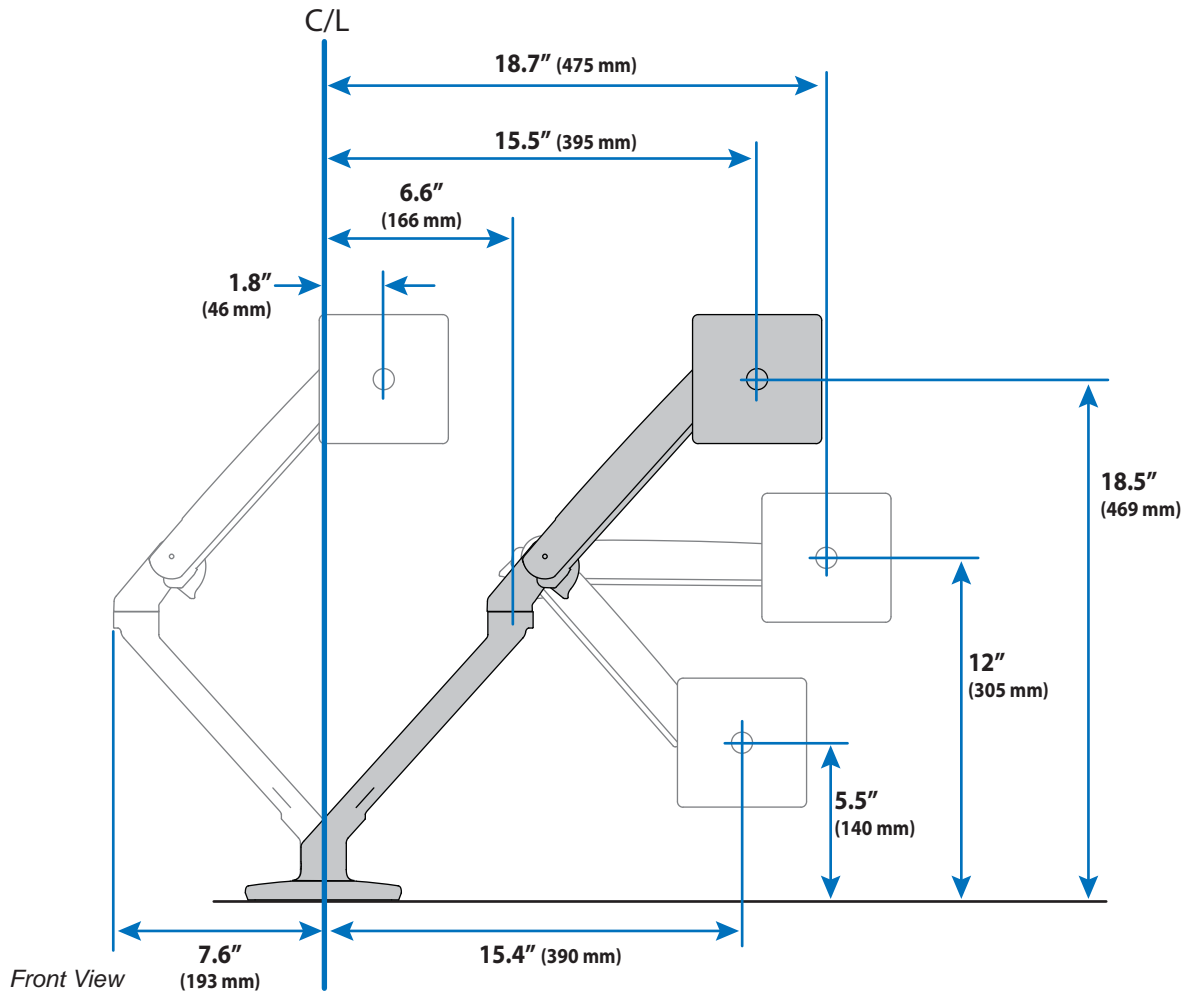

MXV Desk Monitor Arm

Dimensions

Desk Thickness

0.47"-1.25"
(12-32 mm)

Monitor Interface Bracket

Arm in full up position: **19.1"** (485 mm)
Arm at max extension: **22.2"** (562 mm)
Arm in full down position: **19.6"** (498 mm)

Arm in full up position: **8.2"** (210 mm)
Arm at max extension: **11.3"** (287 mm)
Arm in full down position: **8.7"** (223 mm)

© 2017 Ergotron, Inc. rev. 12/13/2018 DIM-MXV Content is subject to change without notification

APAC Sales

Tokyo, Japan
www.ergotron.com
japansupport@ergotron.com

Worldwide OEM Sales

www.ergotron.com
info.oem@ergotron.com

MXV Desk Monitor Arm

Dimensions

© 2017 Ergotron, Inc. rev. 12/13/2018 DIM-MXV Content is subject to change without notification

APAC Sales

Tokyo, Japan
 www.ergotron.com
 japansupport@ergotron.com

Worldwide OEM Sales

www.ergotron.com
 info.oem@ergotron.com

MXV Desk Monitor Arm

Weight Capacity
7 lbs (3.2 kg) - 20 lbs. (9.1 kg)

Monitor depth greater than 2.5" (64 mm) may diminish capacity.
Call Ergotron for more information.