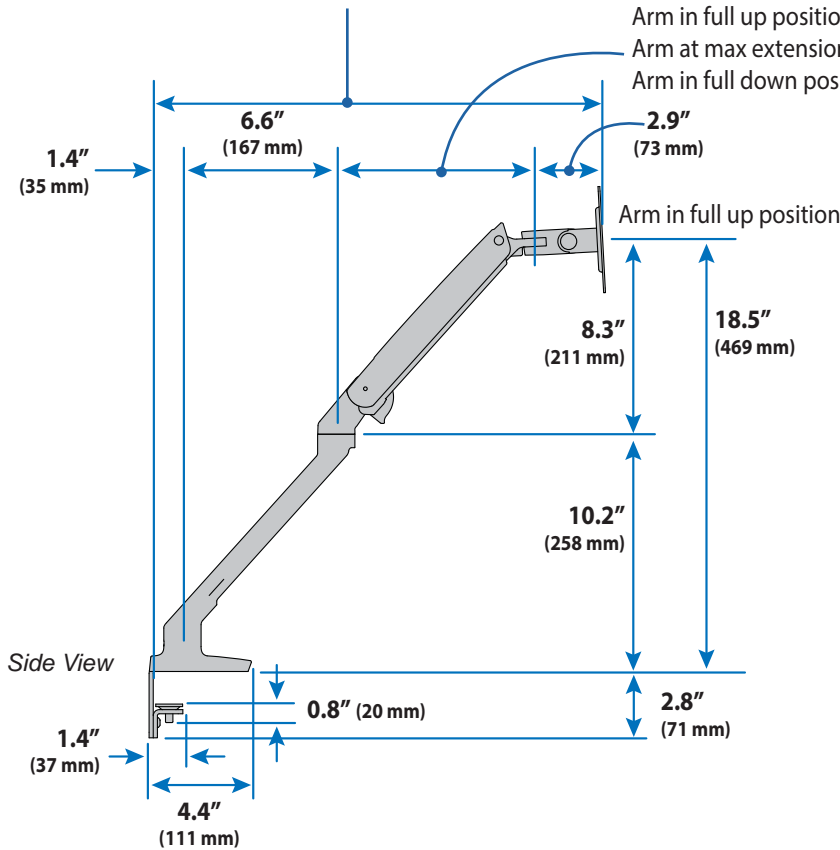

MXV Desk Monitor Arm

Dimensions

Desk Thickness

0.47"-1.25"
(12-32 mm)

Monitor Interface Bracket

Arm in full up position: **19.1"** (485 mm)
Arm at max extension: **22.2"** (562 mm)
Arm in full down position: **19.6"** (498 mm)

Arm in full up position: **8.2"** (210 mm)
Arm at max extension: **11.3"** (287 mm)
Arm in full down position: **8.7"** (223 mm)

© 2017 Ergotron, Inc. rev. 12/13/2018 DIM-MXV Content is subject to change without notification

APAC Sales

Tokyo, Japan
 www.ergotron.com
 japansupport@ergotron.com

Worldwide OEM Sales

www.ergotron.com
 info.oem@ergotron.com

MXV Desk Monitor Arm

Weight Capacity
7 lbs (3.2 kg) - 20 lbs. (9.1 kg)

Monitor depth greater than 2.5" (64 mm) may diminish capacity.
Call Ergotron for more information.