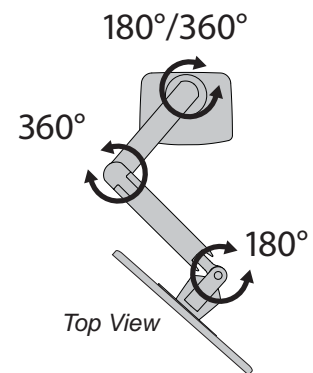

Arm in full up position: **8.2"** (210 mm)
Arm at max extension: **11.3"** (287 mm)
Arm in full down position: **8.7"** (223 mm)

© 2017 Ergotron, Inc. rev. 12/13/2018 DIM-MXV Content is subject to change without notification

APAC Sales

Tokyo, Japan
 www.ergotron.com
 japansupport@ergotron.com

Worldwide OEM Sales

www.ergotron.com
 info.oem@ergotron.com

MXV Desk Monitor Arm

Weight Capacity
7 lbs (3.2 kg) - 20 lbs. (9.1 kg)

Monitor depth greater than 2.5" (64 mm) may diminish capacity.
Call Ergotron for more information.

Range of Motion

Side View

Side View

Top View

Front View

Portrait/Landscape Rotation.

© 2017 Ergotron, Inc. rev. 12/13/2018 DIM-MXV Content is subject to change without notification

Americas Sales and Corporate Headquarters