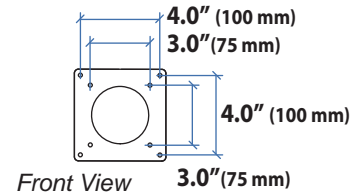

MXV Desk Monitor Arm

Dimensions

Desk Thickness

0.47"-1.25"
(12-32 mm)

Monitor Interface Bracket

Arm in full up position: **19.1"** (485 mm)
Arm at max extension: **22.2"** (562 mm)
Arm in full down position: **19.6"** (498 mm)

Arm in full up position: **8.2"** (210 mm)
Arm at max extension: **11.3"** (287 mm)
Arm in full down position: **8.7"** (223 mm)

© 2017 Ergotron, Inc. rev. 12/13/2018 DIM-MXV Content is subject to change without notification