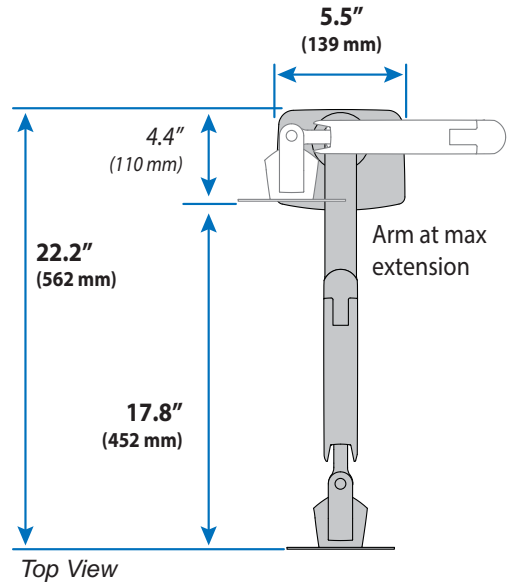

MXV Desk Monitor Arm

Dimensions

Desk Thickness

0.47"-1.25"
(12-32 mm)

Monitor Interface Bracket

Arm in full up position: **19.1"** (485 mm)
Arm at max extension: **22.2"** (562 mm)
Arm in full down position: **19.6"** (498 mm)

Arm in full up position: **8.2"** (210 mm)
Arm at max extension: **11.3"** (287 mm)
Arm in full down position: **8.7"** (223 mm)

© 2017 Ergotron, Inc. rev. 12/13/2018 DIM-MXV Content is subject to change without notification

APAC Sales

Tokyo, Japan
 www.ergotron.com
 japansupport@ergotron.com

Worldwide OEM Sales

www.ergotron.com
 info.oem@ergotron.com

MXV Desk Monitor Arm

Weight Capacity
7 lbs (3.2 kg) - 20 lbs. (9.1 kg)

Monitor depth greater than 2.5" (64 mm) may diminish capacity.
Call Ergotron for more information.