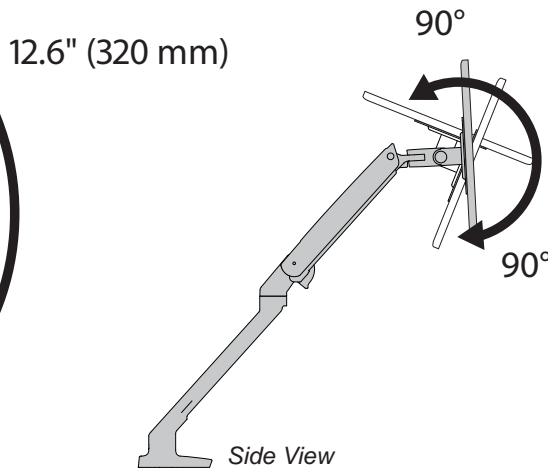

Arm in full up position: **8.2"** (210 mm)
Arm at max extension: **11.3"** (287 mm)
Arm in full down position: **8.7"** (223 mm)

© 2017 Ergotron, Inc. rev. 12/13/2018 DIM-MXV Content is subject to change without notification

APAC Sales

Tokyo, Japan
 www.ergotron.com
 japansupport@ergotron.com

Worldwide OEM Sales

www.ergotron.com
 info.oem@ergotron.com

MXV Desk Monitor Arm

Weight Capacity
7 lbs (3.2 kg) - 20 lbs. (9.1 kg)

Monitor depth greater than 2.5" (64 mm) may diminish capacity.
Call Ergotron for more information.

Range of Motion

Side View

Side View

Top View

Front View

Portrait/Landscape Rotation.

© 2017 Ergotron, Inc. rev. 12/13/2018 DIM-MXV Content is subject to change without notification

Americas Sales and Corporate Headquarters