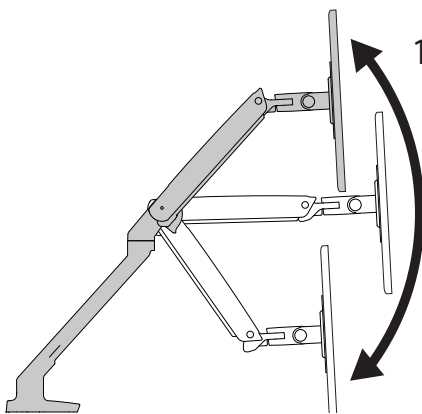

APAC Sales

Tokyo, Japan
 www.ergotron.com
 japansupport@ergotron.com

Worldwide OEM Sales

www.ergotron.com
 info.oem@ergotron.com

MXV Desk Monitor Arm

Weight Capacity
7 lbs (3.2 kg) - 20 lbs. (9.1 kg)

Monitor depth greater than 2.5" (64 mm) may diminish capacity.
Call Ergotron for more information.

Range of Motion

Side View

Side View

Top View

Front View

Portrait/Landscape Rotation.

© 2017 Ergotron, Inc. rev. 12/13/2018 DIM-MXV Content is subject to change without notification

Americas Sales and Corporate Headquarters