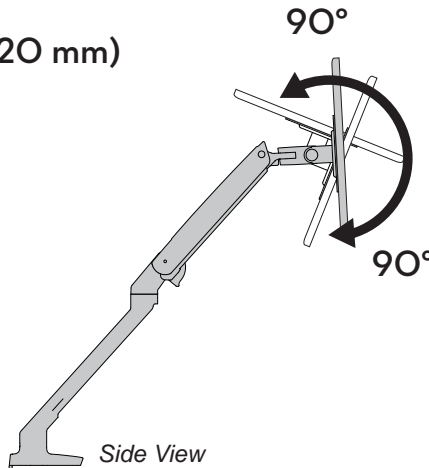

APAC Sales

Tokyo, Japan
 www.ergotron.com
 apaccustomerservice@ergotron.com

Worldwide OEM Sales

www.ergotron.com
 info.oem@ergotron.com

MXV Desk Monitor Arm with C-Clamp (top mount)

Weight Capacity
≤ 20 lbs. (9.1 kg)

Monitor depth greater than 2.5" (64 mm) may diminish capacity.
Call Ergotron for more information.

Range of Motion

Portrait/Landscape Rotation.

© 2017 Ergotron, Inc. rev. 05/04/2017 DIM-MXV-TopCclamp **Content is subject to change without notification**