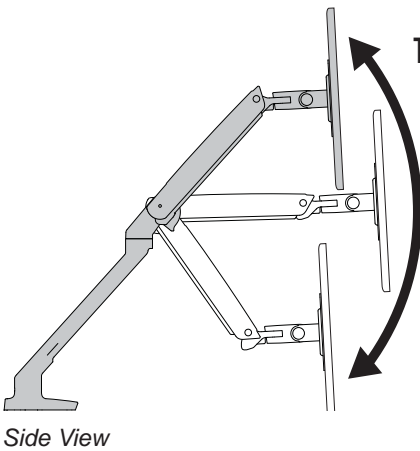

APAC Sales

Tokyo, Japan
 www.ergotron.com
 apaccustomerservice@ergotron.com

Worldwide OEM Sales

www.ergotron.com
 info.oem@ergotron.com

MXV Desk Monitor Arm with C-Clamp (top mount)

Weight Capacity
≤ 20 lbs. (9.1 kg)

Monitor depth greater than 2.5" (64 mm) may diminish capacity.
Call Ergotron for more information.

Range of Motion

Portrait/Landscape Rotation.

© 2017 Ergotron, Inc. rev. 05/04/2017 DIM-MXV-TopCclamp **Content is subject to change without notification**