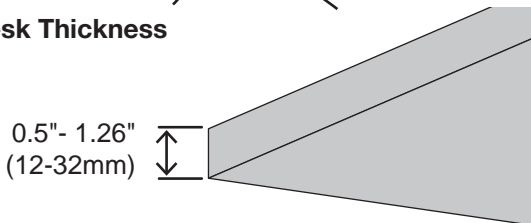

MXV Desk Monitor Arm with C-Clamp (top mount)

Dimensions

Monitor Interface Bracket

Desk Thickness

© 2017 Ergotron, Inc. rev. 05/04/2017 DIM-MXV-TopCclamp Content is subject to change without notification

Americas Sales and Corporate Headquarters