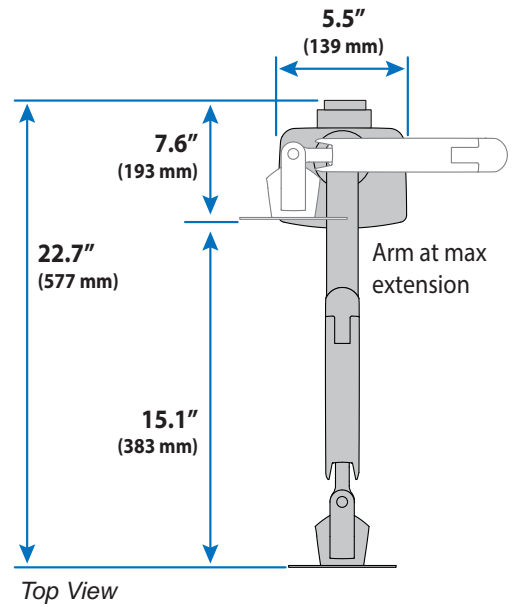

MXV Desk Monitor Arm with C-Clamp (top mount)

Dimensions

Monitor Interface Bracket

Desk Thickness

© 2017 Ergotron, Inc. rev. 05/04/2017 DIM-MXV-TopCclamp Content is subject to change without notification

Americas Sales and Corporate Headquarters

Worldwide OEM Sales

www.ergotron.com
 info.oem@ergotron.com

ERGOTRON®

MXV Desk Monitor Arm

with C-Clamp (top mount)

Dimensions

© 2017 Ergotron, Inc. rev. 05/04/2017 DIM-MXV-TopCclamp **Content is subject to change without notification**

APAC Sales

Tokyo, Japan
 www.ergotron.com
 apaccustomerservice@ergotron.com

Worldwide OEM Sales

www.ergotron.com
 info.oem@ergotron.com

MXV Desk Monitor Arm with C-Clamp (top mount)

Weight Capacity
≤ 20 lbs. (9.1 kg)

Monitor depth greater than 2.5" (64 mm) may diminish capacity.
Call Ergotron for more information.

Range of Motion

Portrait/Landscape Rotation.

© 2017 Ergotron, Inc. rev. 05/04/2017 DIM-MXV-TopCclamp **Content is subject to change without notification**