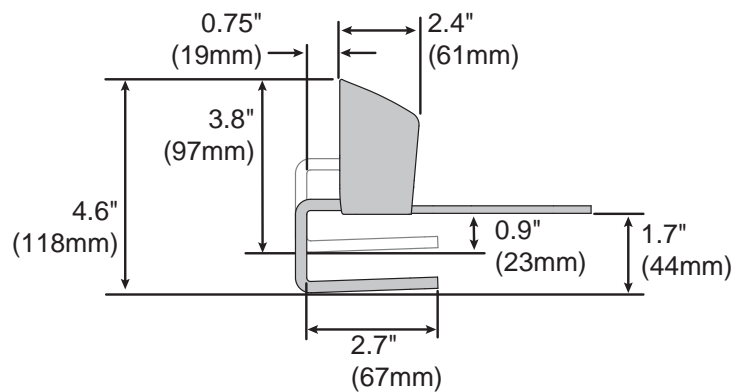

MXV Desk Monitor Arm with C-Clamp (top mount)

Dimensions

Monitor Interface Bracket

Desk Thickness

© 2017 Ergotron, Inc. rev. 05/04/2017 DIM-MXV-TopCclamp Content is subject to change without notification

Americas Sales and Corporate Headquarters

Worldwide OEM Sales

www.ergotron.com
 info.oem@ergotron.com

ERGOTRON®

MXV Desk Monitor Arm

with C-Clamp (top mount)

Dimensions

© 2017 Ergotron, Inc. rev. 05/04/2017 DIM-MXV-TopCclamp **Content is subject to change without notification**

APAC Sales

Tokyo, Japan
 www.ergotron.com
 apaccustomerservice@ergotron.com

Worldwide OEM Sales

www.ergotron.com
 info.oem@ergotron.com

MXV Desk Monitor Arm with C-Clamp (top mount)

Weight Capacity
≤ 20 lbs. (9.1 kg)

Monitor depth greater than 2.5" (64 mm) may diminish capacity.
Call Ergotron for more information.

Range of Motion

Portrait/Landscape Rotation.

© 2017 Ergotron, Inc. rev. 05/04/2017 DIM-MXV-TopCclamp **Content is subject to change without notification**