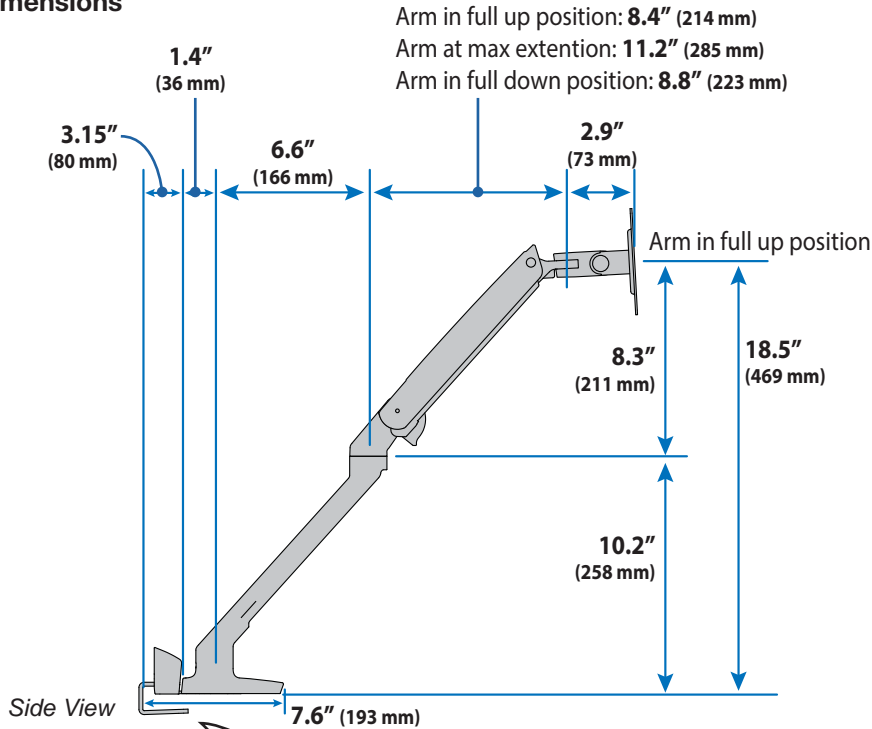

MXV Desk Monitor Arm with C-Clamp (top mount)

Dimensions

Monitor Interface Bracket

Desk Thickness

© 2017 Ergotron, Inc. rev. 05/04/2017 DIM-MXV-TopCclamp Content is subject to change without notification

Americas Sales and Corporate Headquarters

Worldwide OEM Sales

www.ergotron.com
 info.oem@ergotron.com

ERGOTRON®

MXV Desk Monitor Arm

with C-Clamp (top mount)

Dimensions

© 2017 Ergotron, Inc. rev. 05/04/2017 DIM-MXV-TopCclamp **Content is subject to change without notification**

APAC Sales

Tokyo, Japan
 www.ergotron.com
 apaccustomerservice@ergotron.com

Worldwide OEM Sales

www.ergotron.com
 info.oem@ergotron.com

MXV Desk Monitor Arm with C-Clamp (top mount)

Weight Capacity
≤ 20 lbs. (9.1 kg)

Monitor depth greater than 2.5" (64 mm) may diminish capacity.
Call Ergotron for more information.

Range of Motion

Portrait/Landscape Rotation.

© 2017 Ergotron, Inc. rev. 05/04/2017 DIM-MXV-TopCclamp **Content is subject to change without notification**