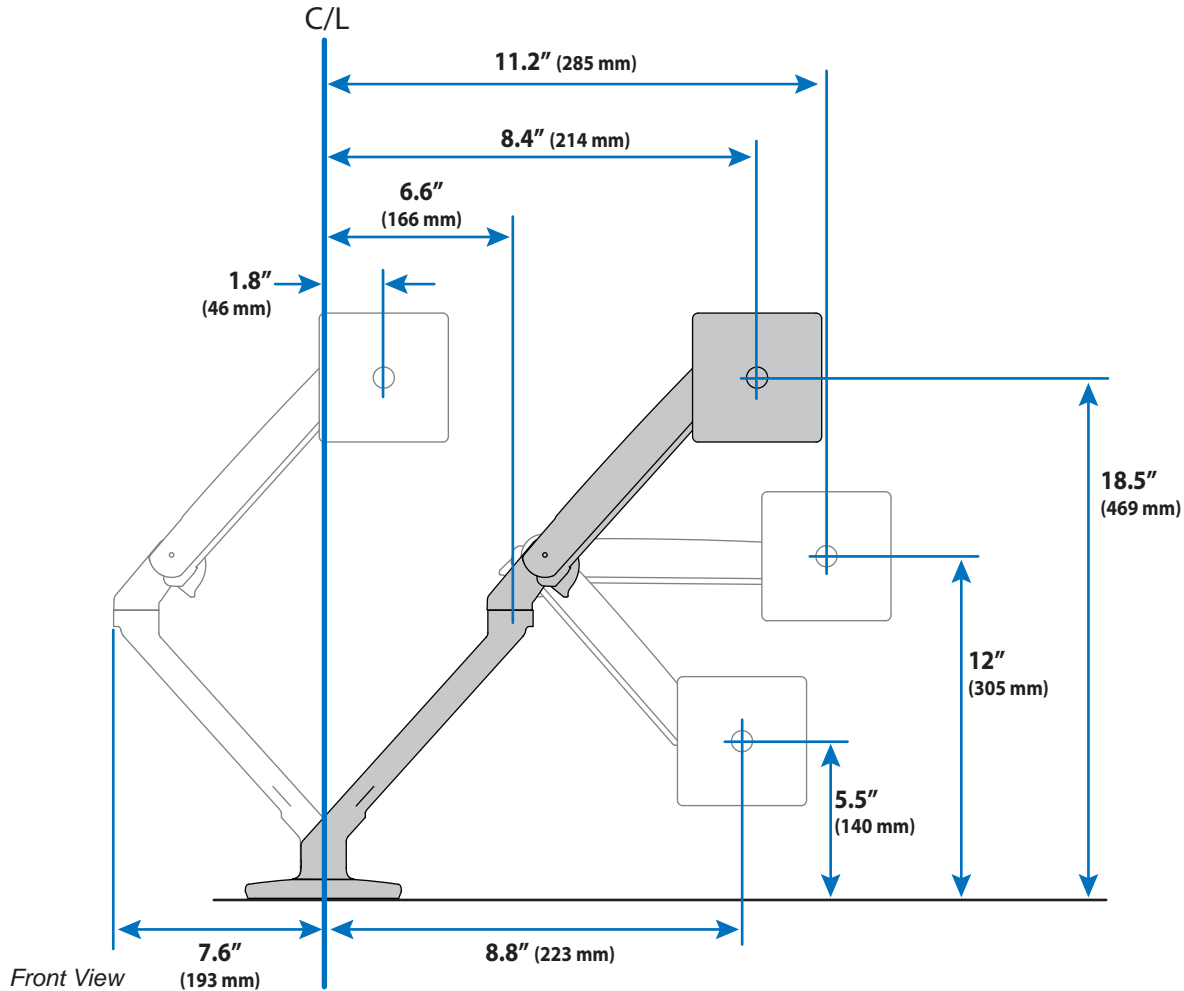

Worldwide OEM Sales

www.ergotron.com
 info.oem@ergotron.com

ERGOTRON®

MXV Desk Monitor Arm

with C-Clamp (top mount)

Dimensions

© 2017 Ergotron, Inc. rev. 05/04/2017 DIM-MXV-TopCclamp **Content is subject to change without notification**

APAC Sales

Tokyo, Japan
 www.ergotron.com
 apaccustomerservice@ergotron.com

Worldwide OEM Sales

www.ergotron.com
 info.oem@ergotron.com

MXV Desk Monitor Arm with C-Clamp (top mount)

Weight Capacity
≤ 20 lbs. (9.1 kg)

Monitor depth greater than 2.5" (64 mm) may diminish capacity.
Call Ergotron for more information.

Range of Motion

Portrait/Landscape Rotation.

© 2017 Ergotron, Inc. rev. 05/04/2017 DIM-MXV-TopCclamp **Content is subject to change without notification**