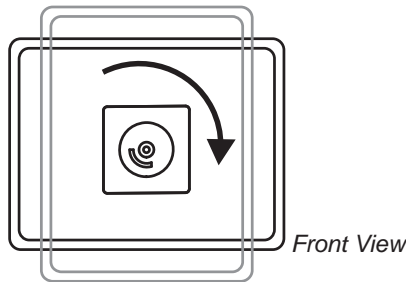

APAC Sales

Tokyo, Japan
 www.ergotron.com
 apaccustomerservice@ergotron.com

Worldwide OEM Sales

www.ergotron.com
 info.oem@ergotron.com

MXV Desk Monitor Arm with C-Clamp (top mount)

Weight Capacity
≤ 20 lbs. (9.1 kg)

Monitor depth greater than 2.5" (64 mm) may diminish capacity.
Call Ergotron for more information.

Range of Motion

Portrait/Landscape Rotation.

© 2017 Ergotron, Inc. rev. 05/04/2017 DIM-MXV-TopCclamp **Content is subject to change without notification**