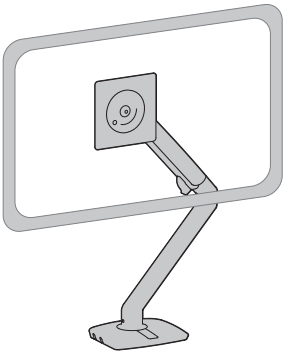

MXV Desk Monitor Arm with C-Clamp (top mount)

Dimensions

Monitor Interface Bracket

Desk Thickness

© 2017 Ergotron, Inc. rev. 05/04/2017 DIM-MXV-TopCclamp Content is subject to change without notification

Americas Sales and Corporate Headquarters

Worldwide OEM Sales

www.ergotron.com
 info.oem@ergotron.com

ERGOTRON®

MXV Desk Monitor Arm

with C-Clamp (top mount)

Dimensions

© 2017 Ergotron, Inc. rev. 05/04/2017 DIM-MXV-TopCclamp **Content is subject to change without notification**