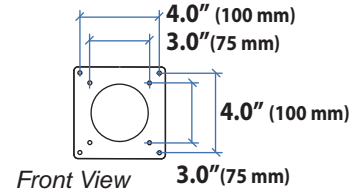

MXV Desk Monitor Arm with C-Clamp (top mount)

Dimensions

Monitor Interface Bracket

Desk Thickness

© 2017 Ergotron, Inc. rev. 05/04/2017 DIM-MXV-TopCclamp Content is subject to change without notification

Americas Sales and Corporate Headquarters