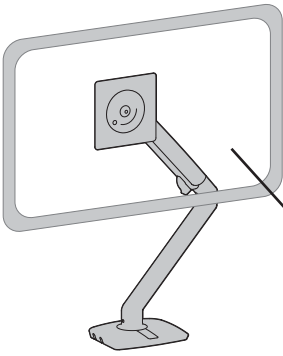

APAC Sales

Tokyo, Japan
 www.ergotron.com
 apaccustomerservice@ergotron.com

Worldwide OEM Sales

www.ergotron.com
 info.oem@ergotron.com

MXV Desk Monitor Arm with C-Clamp (top mount)

Weight Capacity
≤ 20 lbs. (9.1 kg)

Monitor depth greater than 2.5" (64 mm) may diminish capacity.
Call Ergotron for more information.

Range of Motion

Portrait/Landscape Rotation.

© 2017 Ergotron, Inc. rev. 05/04/2017 DIM-MXV-TopCclamp **Content is subject to change without notification**