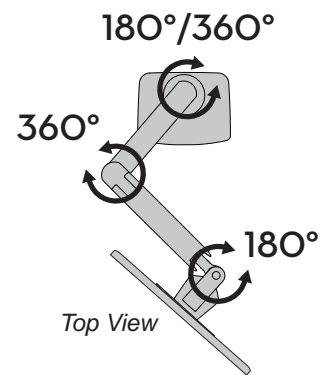

APAC Sales

Tokyo, Japan
 www.ergotron.com
 apaccustomerservice@ergotron.com

Worldwide OEM Sales

www.ergotron.com
 info.oem@ergotron.com

MXV Desk Monitor Arm with C-Clamp (top mount)

Weight Capacity
≤ 20 lbs. (9.1 kg)

Monitor depth greater than 2.5" (64 mm) may diminish capacity.
Call Ergotron for more information.

Range of Motion

Portrait/Landscape Rotation.

© 2017 Ergotron, Inc. rev. 05/04/2017 DIM-MXV-TopCclamp **Content is subject to change without notification**