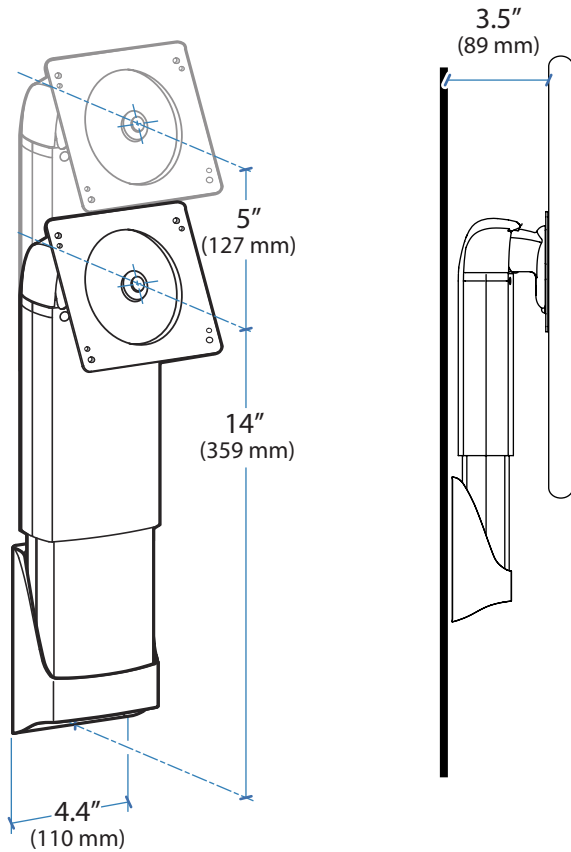

### 5" Lift Wall Mount

#### Dimensions