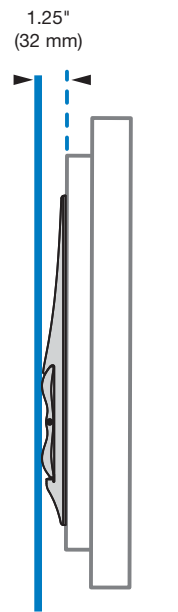

Low Profile Wall Mount (60-604-003)

Wall Clearance

© 2009 Ergotron, Inc. rev. 12/8/09 DIM-60 Content is subject to change without notification

Americas Sales and Corporate Headquarters

St. Paul, MN USA
(800) 888-8458
+1-651-681-7600
www.ergotron.com
sales@ergotron.com

Low Profile Wall Mount, XL (60-602-003)

Wall Clearance

© 2009 Ergotron, Inc. rev. 12/8/09 DIM-60 Content is subject to change without notification

Americas Sales and Corporate Headquarters

St. Paul, MN USA
(800) 888-8458
+1-651-681-7600
www.ergotron.com
sales@ergotron.com