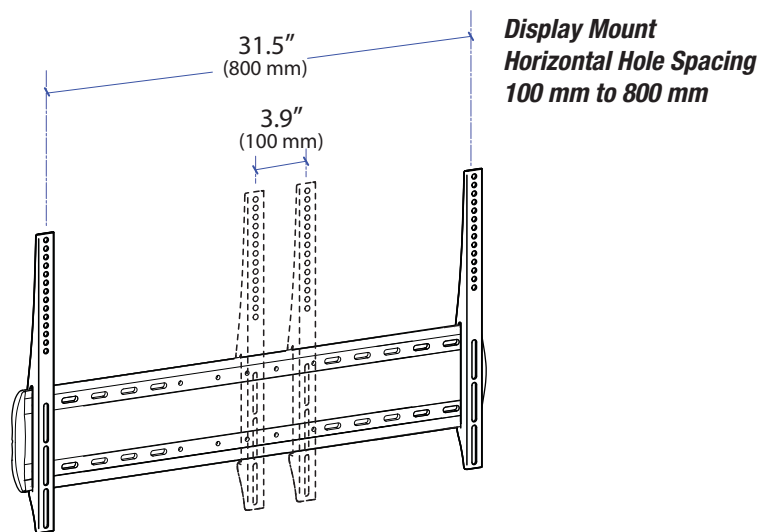

Low Profile Wall Mount, XL (60-602-003)

Wall Clearance

© 2009 Ergotron, Inc. rev. 12/8/09 DIM-60 Content is subject to change without notification

Americas Sales and Corporate Headquarters

St. Paul, MN USA
(800) 888-8458
+1-651-681-7600
www.ergotron.com
sales@ergotron.com