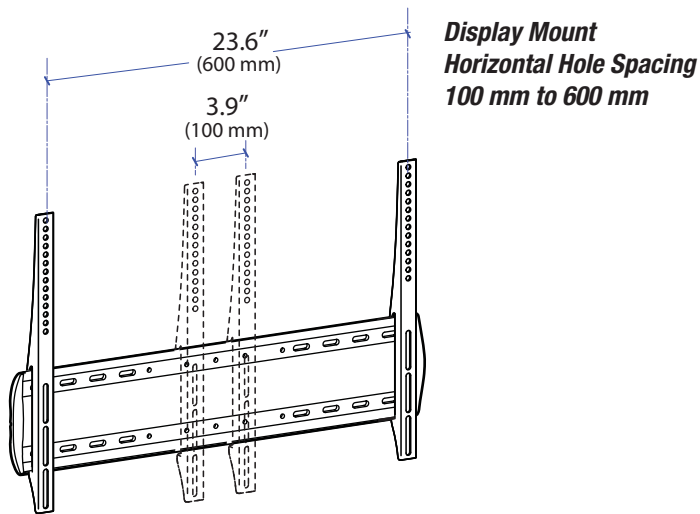

Low Profile Wall Mount (60-604-003)

Wall Clearance

© 2009 Ergotron, Inc. rev. 12/8/09 DIM-60 Content is subject to change without notification

Americas Sales and Corporate Headquarters

St. Paul, MN USA
(800) 888-8458
+1-651-681-7600
www.ergotron.com
sales@ergotron.com