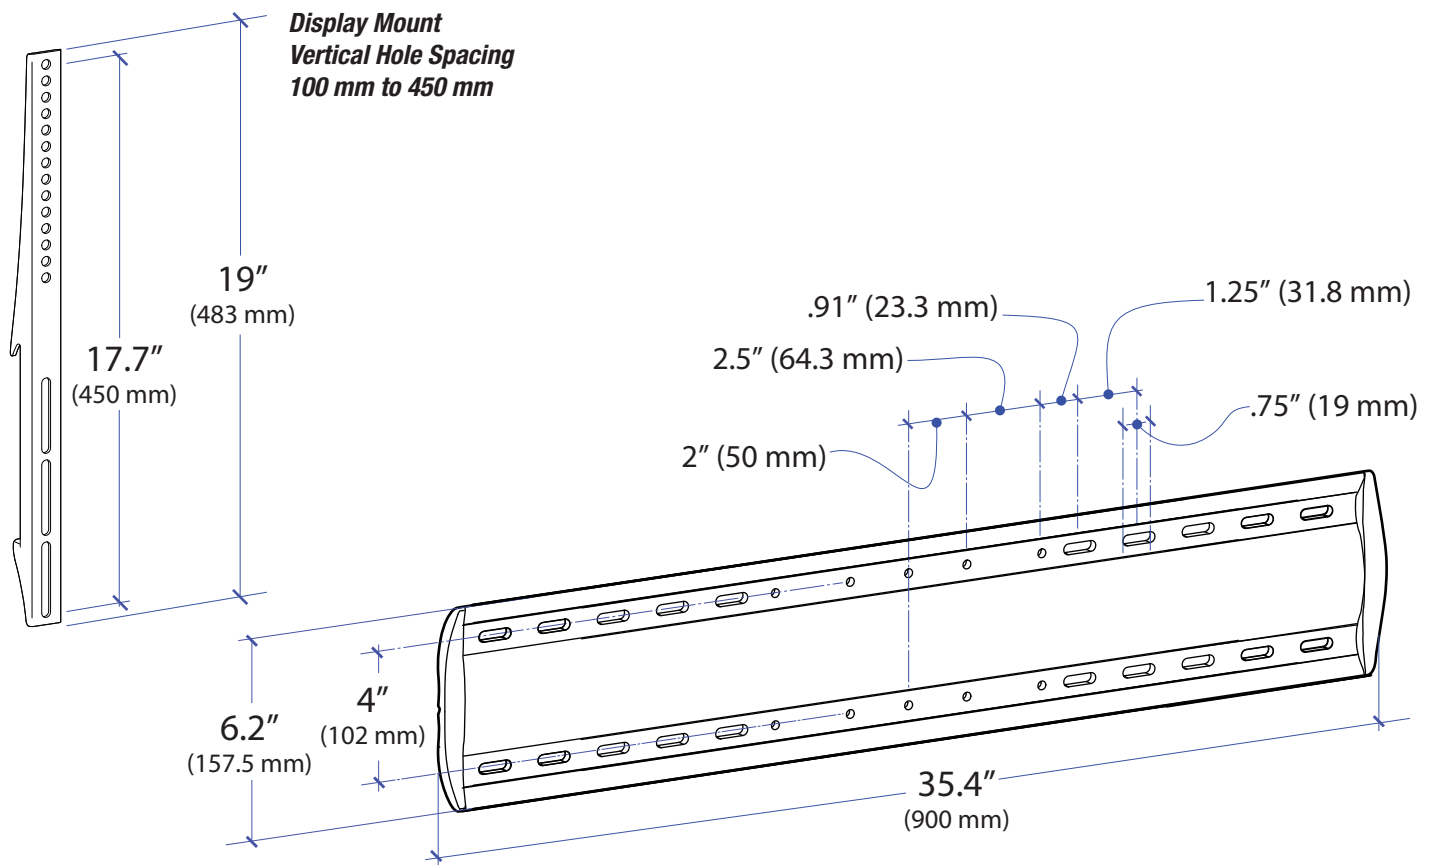

Low Profile Wall Mount, XL (60-602-003)

Wall Clearance

© 2009 Ergotron, Inc. rev. 12/8/09 DIM-60 Content is subject to change without notification

Americas Sales and Corporate Headquarters

St. Paul, MN USA
(800) 888-8458
+1-651-681-7600
www.ergotron.com
sales@ergotron.com