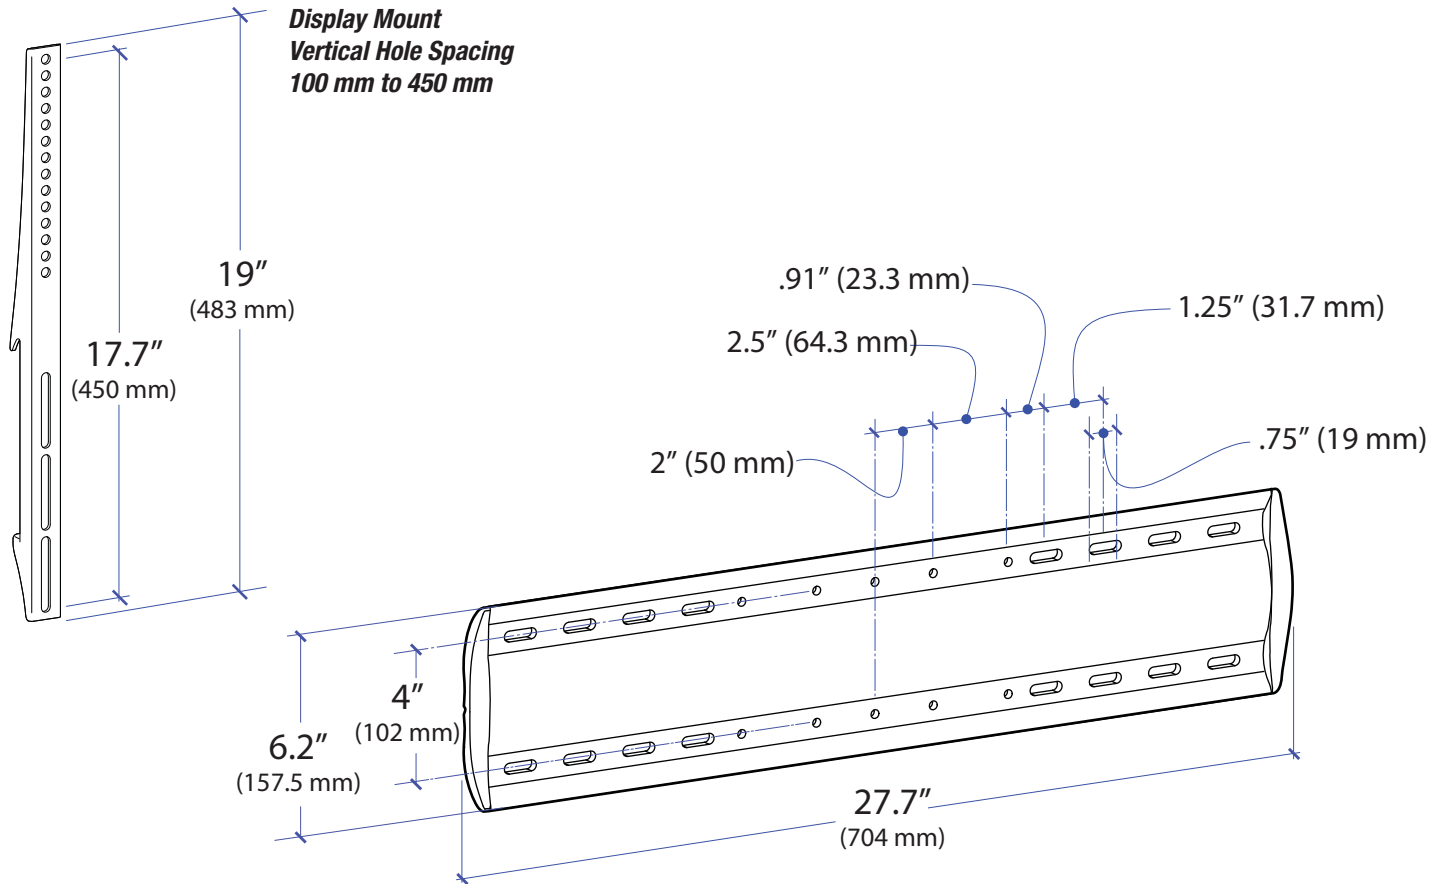

Low Profile Wall Mount (60-604-003)

Wall Clearance

© 2009 Ergotron, Inc. rev. 12/8/09 DIM-60 Content is subject to change without notification

Americas Sales and Corporate Headquarters

St. Paul, MN USA
(800) 888-8458
+1-651-681-7600
www.ergotron.com
sales@ergotron.com