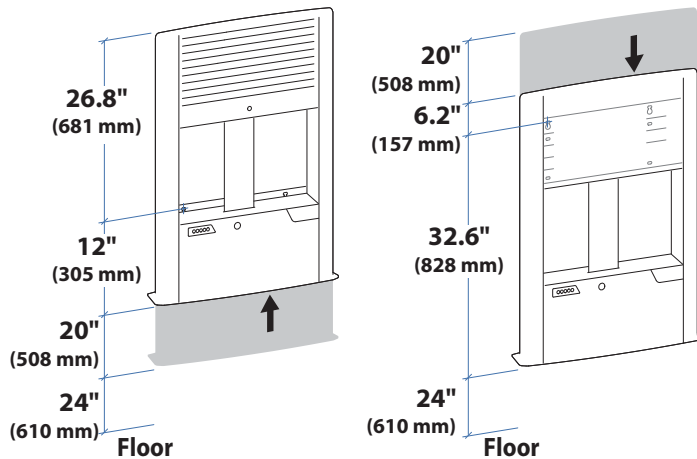

Ergotron® StyleView

Dimensional & Range of Motion Illustrations

StyleView® Sit Stand Enclosure

Dimensions

Range of Motion

Side View

© 2013 Ergotron, Inc. rev. 01/31/2013 DIM-SVEnclosure Content is subject to change without notification