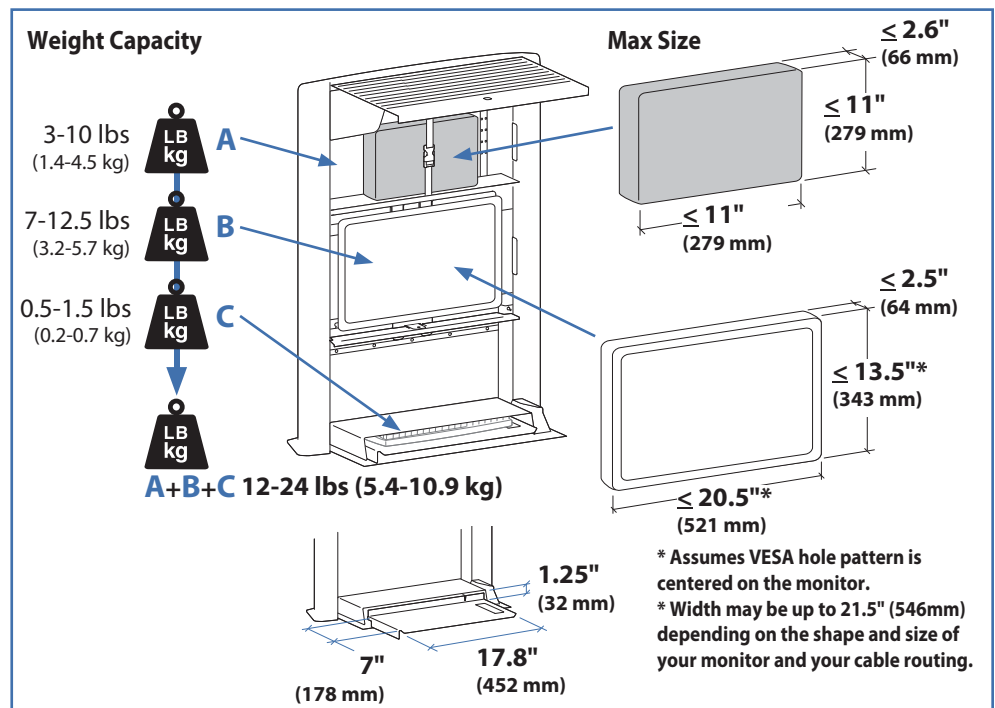

Ergotron® StyleView

Dimensional & Range of Motion Illustrations

StyleView® Sit Stand Enclosure

Dimensions

Range of Motion

Side View

© 2013 Ergotron, Inc. rev. 01/31/2013 DIM-SVEnclosure Content is subject to change without notification