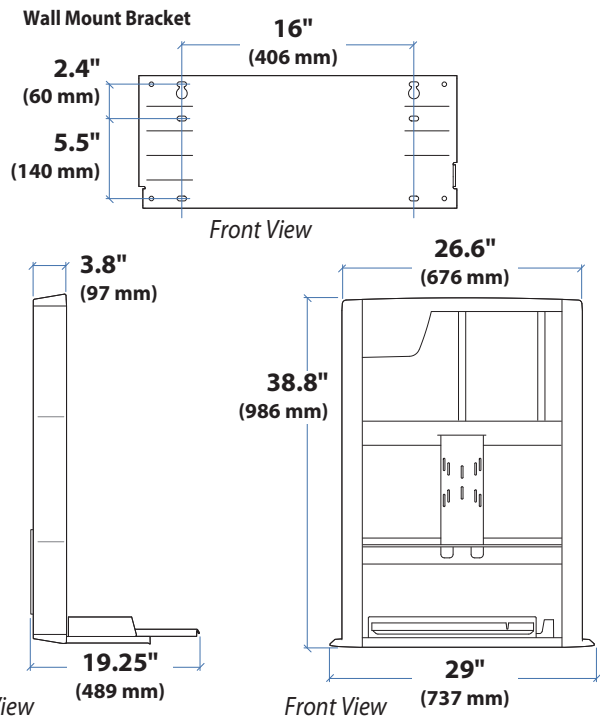

Ergotron® StyleView

Dimensional & Range of Motion Illustrations

StyleView® Sit Stand Enclosure

Dimensions

Range of Motion

Side View

© 2013 Ergotron, Inc. rev. 01/31/2013 DIM-SVEnclosure Content is subject to change without notification