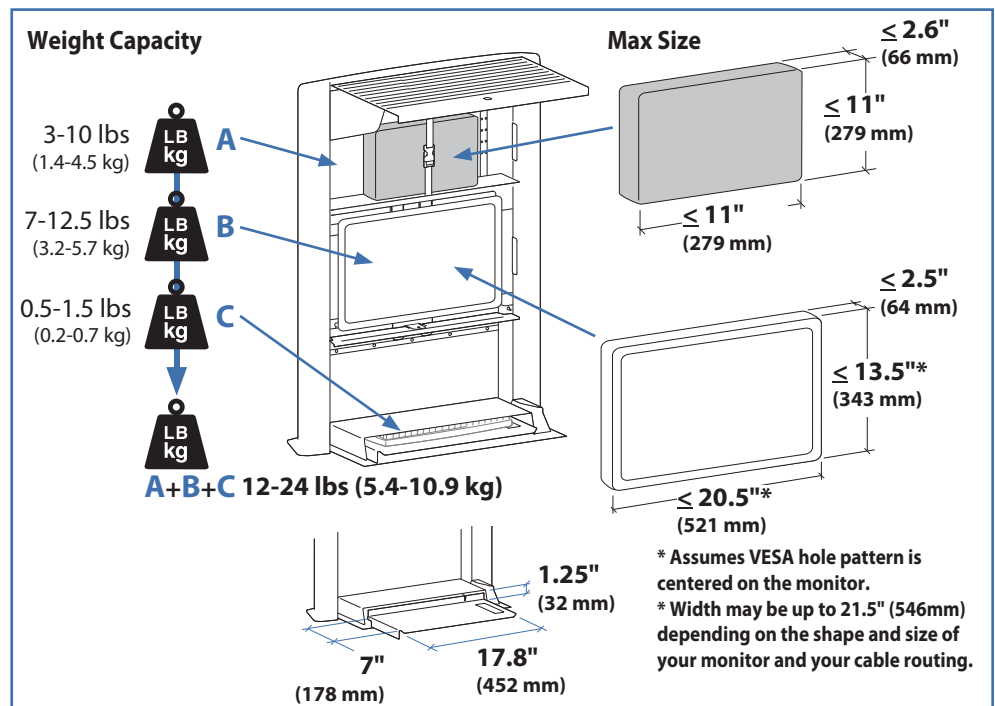

## StyleView® Sit Stand Enclosure

### Dimensions

### Range of Motion

Side View

© 2013 Ergotron, Inc. rev. 01/31/2013 DIM-SVEnclosure Content is subject to change without notification