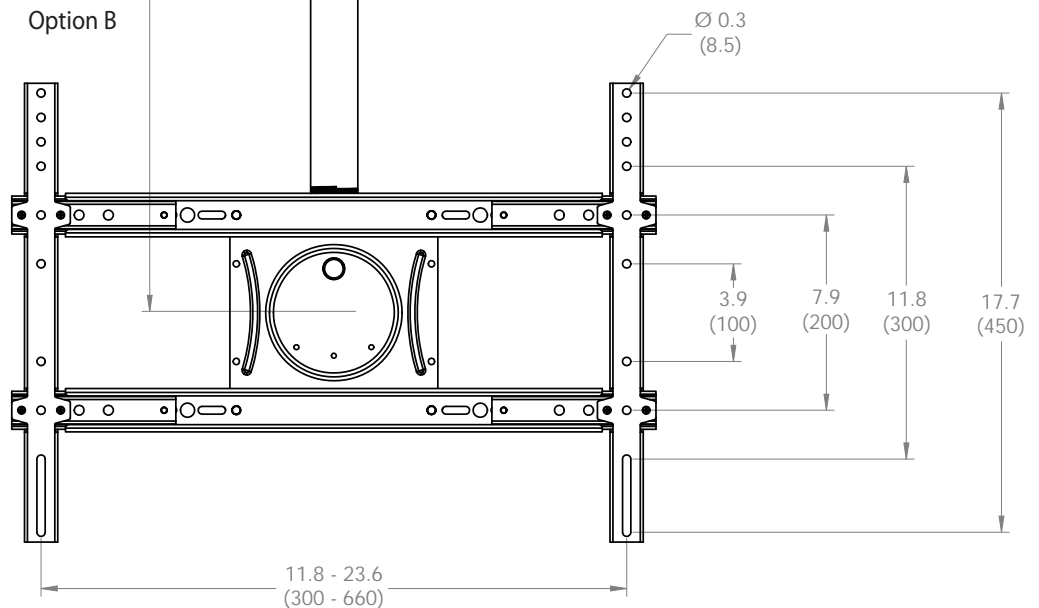

Neo-Flex® Ceiling Mount

Dimensions

Ceiling Plate:

Monitor Plate Options:

Option A

Option B

Fits Most 32" - 65" TVs/displays
 Max weight 125lbs - 56.7 kg
 VESA compliance: 200x100 to 660x450

Tilts up to 25°