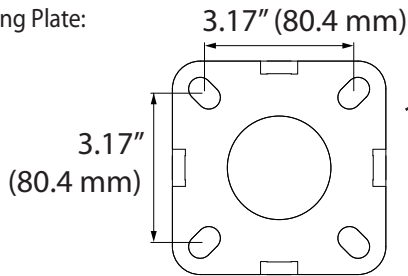

Neo-Flex® Ceiling Mount

Dimensions

Ceiling Plate:

Monitor Plate Options:

Option A

Option B

Fits Most 32" - 65" TVs/displays
 Max weight 125lbs - 56.7 kg
 VESA compliance: 200x100 to 660x450

Tilts up to 25°