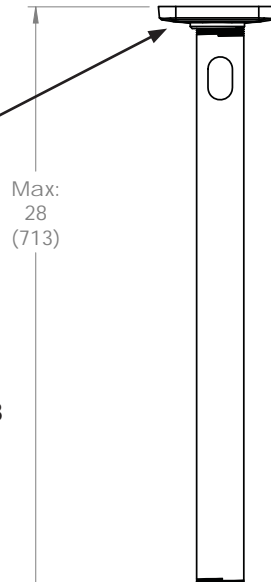

Neo-Flex® Ceiling Mount

Dimensions

Ceiling Plate:

Monitor Plate Options:

Option A

Option B

Fits Most 32" - 65" TVs/displays
 Max weight 125lbs - 56.7 kg
 VESA compliance: 200x100 to 660x450

Tilts up to 25°