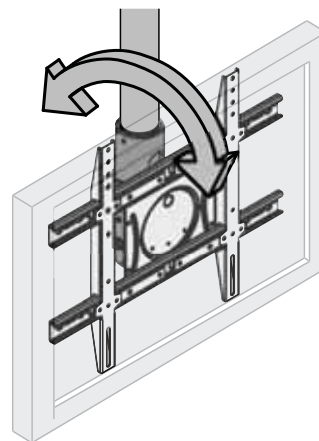

Neo-Flex® Ceiling Mount

Dimensions

Ceiling Plate:

Monitor Plate Options:

Option A

Option B

Fits Most 32" - 65" TVs/displays
 Max weight 125lbs - 56.7 kg
 VESA compliance: 200x100 to 660x450

Tilts up to 25°