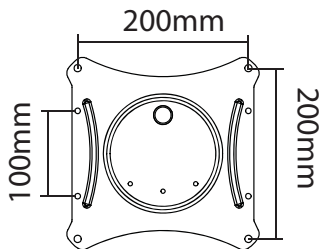

Neo-Flex® Ceiling Mount

Dimensions

Ceiling Plate:

Monitor Plate Options:

Option A

Option B

Fits Most 32" - 65" TVs/displays
 Max weight 125lbs - 56.7 kg
 VESA compliance: 200x100 to 660x450

Tilts up to 25°