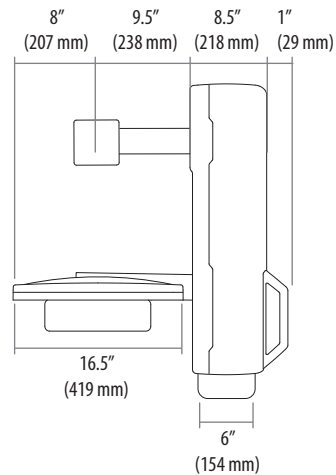

Worldwide OEM Sales

www.ergotron.com
info.oem@ergotron.com

StyleView Sit-Stand VL, High Traffic Areas

Dimensions

Wall Mount Bracket

© 2014 Ergotron, Inc. rev. 05/22/2014 DIM-SV-VL-HT Content is subject to change without notification