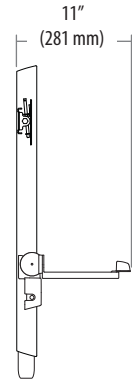

StyleView Sit-Stand VL, High Traffic Areas

Range of Motion

Max weight 29 lbs (13.2 kg)

© 2014 Ergotron, Inc. rev. 05/22/2014 DIM-SV-VL-HT Content is subject to change without notification

Americas Sales and Corporate Headquarters

Worldwide OEM Sales

www.ergotron.com
info.oem@ergotron.com

StyleView Sit-Stand VL, High Traffic Areas

Dimensions

Wall Mount Bracket

© 2014 Ergotron, Inc. rev. 05/22/2014 DIM-SV-VL-HT Content is subject to change without notification