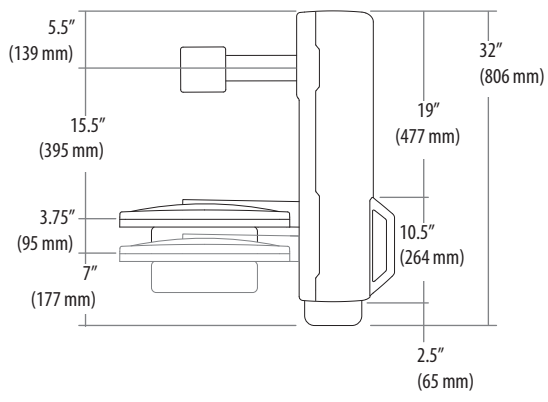

Worldwide OEM Sales

www.ergotron.com
info.oem@ergotron.com

StyleView Sit-Stand VL, High Traffic Areas

Dimensions

Wall Mount Bracket

© 2014 Ergotron, Inc. rev. 05/22/2014 DIM-SV-VL-HT Content is subject to change without notification