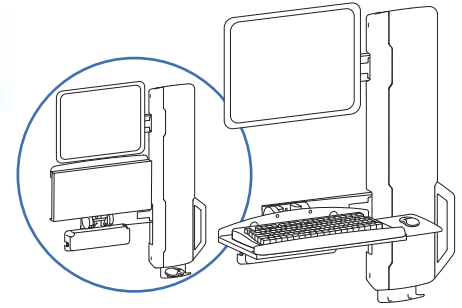

StyleView Sit-Stand VL, High Traffic Areas

Range of Motion

Max weight 29 lbs (13.2 kg)

© 2014 Ergotron, Inc. rev. 05/22/2014 DIM-SV-VL-HT Content is subject to change without notification

Americas Sales and Corporate Headquarters

Worldwide OEM Sales

www.ergotron.com
info.oem@ergotron.com

StyleView Sit-Stand VL, High Traffic Areas

Dimensions

Wall Mount Bracket

© 2014 Ergotron, Inc. rev. 05/22/2014 DIM-SV-VL-HT Content is subject to change without notification