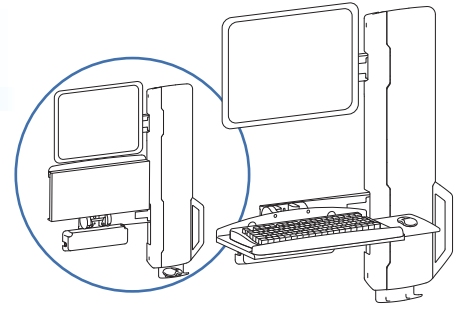

StyleView Sit-Stand VL, High Traffic Areas

Range of Motion

Max weight 29 lbs (13.2 kg)

© 2014 Ergotron, Inc. rev. 05/22/2014 DIM-SV-VL-HT Content is subject to change without notification

Americas Sales and Corporate Headquarters

Worldwide OEM Sales

www.ergotron.com
info.oem@ergotron.com

StyleView Sit-Stand VL, High Traffic Areas

Dimensions

Wall Mount Bracket

© 2014 Ergotron, Inc. rev. 05/22/2014 DIM-SV-VL-HT Content is subject to change without notification