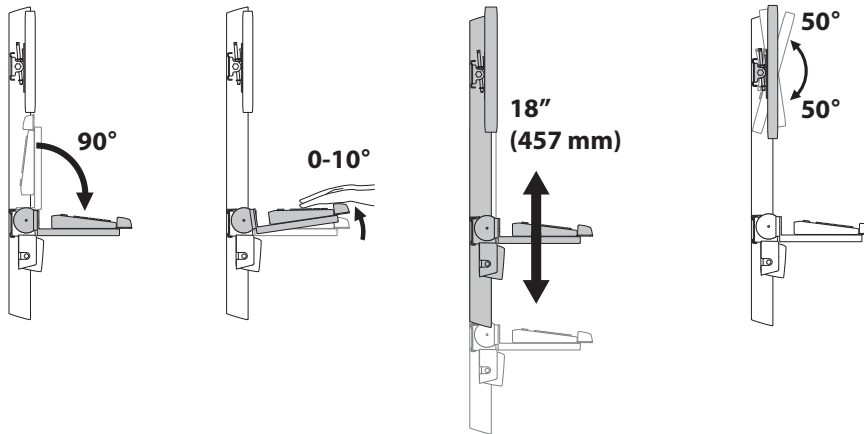

StyleView Sit-Stand VL, High Traffic Areas

Range of Motion

Max weight 29 lbs (13.2 kg)

© 2014 Ergotron, Inc. rev. 05/22/2014 DIM-SV-VL-HT Content is subject to change without notification

Americas Sales and Corporate Headquarters

Worldwide OEM Sales

www.ergotron.com
info.oem@ergotron.com

StyleView Sit-Stand VL, High Traffic Areas

Dimensions

Wall Mount Bracket

© 2014 Ergotron, Inc. rev. 05/22/2014 DIM-SV-VL-HT Content is subject to change without notification