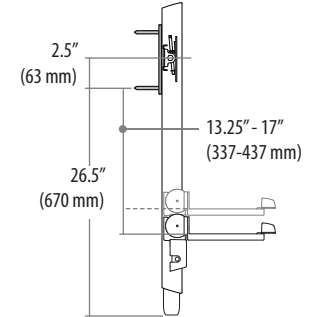

Worldwide OEM Sales

www.ergotron.com
info.oem@ergotron.com

StyleView Sit-Stand VL, High Traffic Areas

Dimensions

Wall Mount Bracket

© 2014 Ergotron, Inc. rev. 05/22/2014 DIM-SV-VL-HT Content is subject to change without notification