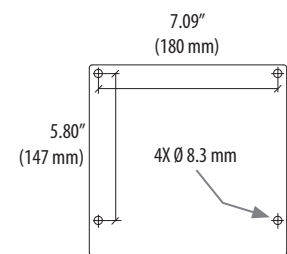

Worldwide OEM Sales

www.ergotron.com
info.oem@ergotron.com

StyleView Sit-Stand VL, High Traffic Areas

Dimensions

Wall Mount Bracket

© 2014 Ergotron, Inc. rev. 05/22/2014 DIM-SV-VL-HT Content is subject to change without notification