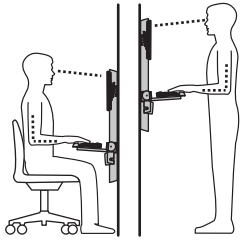

StyleView Sit-Stand VL, High Traffic Areas

Range of Motion

Max weight 29 lbs (13.2 kg)

© 2014 Ergotron, Inc. rev. 05/22/2014 DIM-SV-VL-HT Content is subject to change without notification

Americas Sales and Corporate Headquarters