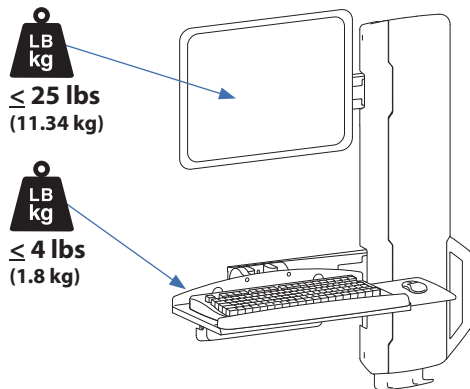

StyleView Sit-Stand VL, High Traffic Areas

Range of Motion

Max weight 29 lbs (13.2 kg)

© 2014 Ergotron, Inc. rev. 05/22/2014 DIM-SV-VL-HT Content is subject to change without notification

Americas Sales and Corporate Headquarters

Worldwide OEM Sales

www.ergotron.com
info.oem@ergotron.com

StyleView Sit-Stand VL, High Traffic Areas

Dimensions

Wall Mount Bracket

© 2014 Ergotron, Inc. rev. 05/22/2014 DIM-SV-VL-HT Content is subject to change without notification