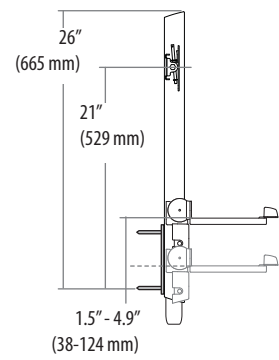

Worldwide OEM Sales

www.ergotron.com
info.oem@ergotron.com

StyleView Sit-Stand VL, High Traffic Areas

Dimensions

Wall Mount Bracket

© 2014 Ergotron, Inc. rev. 05/22/2014 DIM-SV-VL-HT Content is subject to change without notification