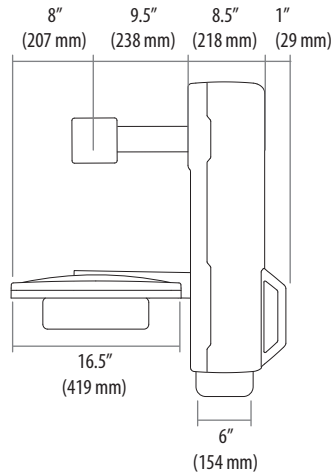

### Max weight 29 lbs (13.2 kg)

© 2014 Ergotron, Inc. rev. 05/22/2014 DIM-SV-VL-HT Content is subject to change without notification

#### Dimensions