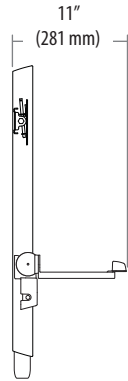

### Max weight 29 lbs (13.2 kg)

© 2014 Ergotron, Inc. rev. 05/22/2014 DIM-SV-VL-HT Content is subject to change without notification

### StyleView Sit-Stand VL, High Traffic Areas

#### Dimensions