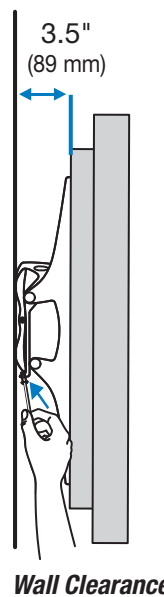

Tilting Wall Mount, XL