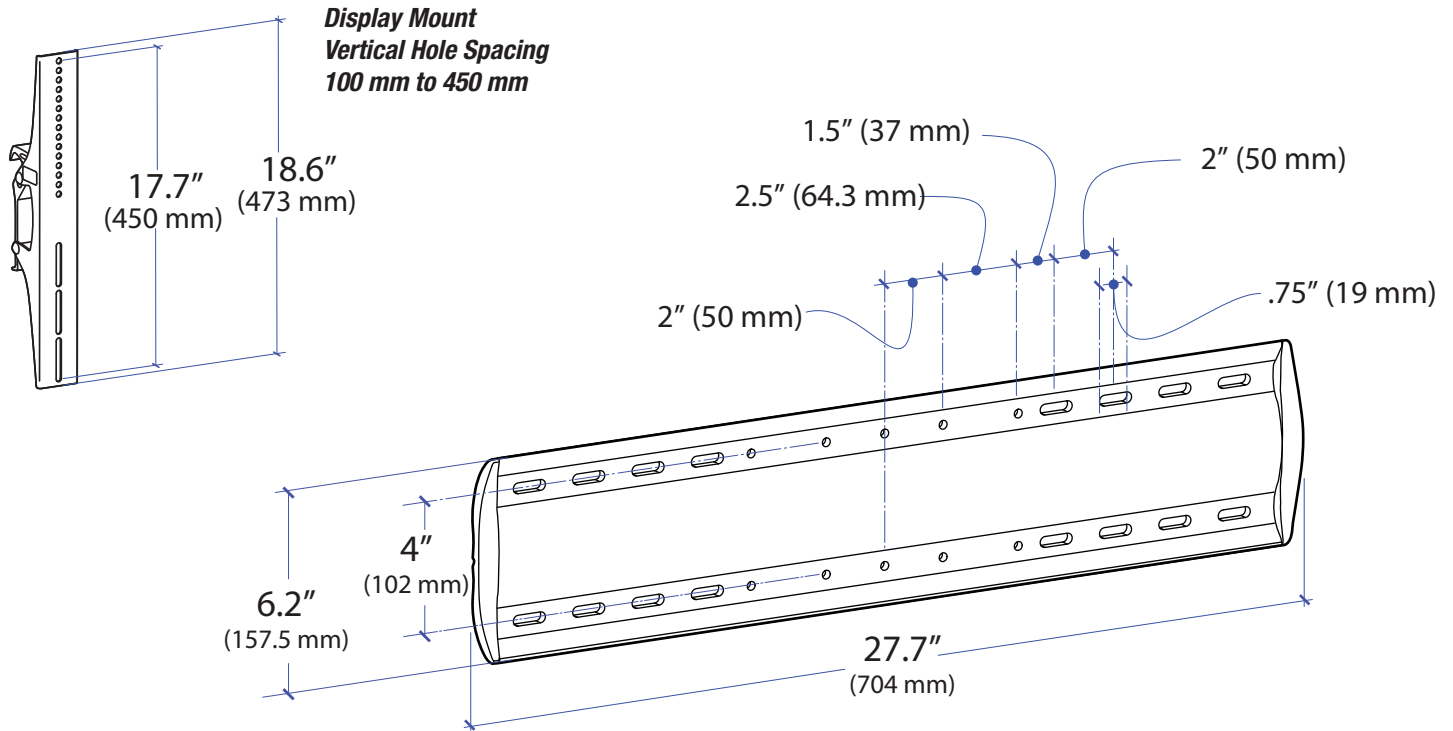

## Tilting Wall Mount

© 2014 Ergotron, Inc. rev. 02/26/2014 DIM-58 Content is subject to change without notification

**Americas Sales and Corporate Headquarters**

St. Paul, MN USA  
(800) 888-8458  
+1-651-681-7600  
www.ergotron.com  
sales@ergotron.com