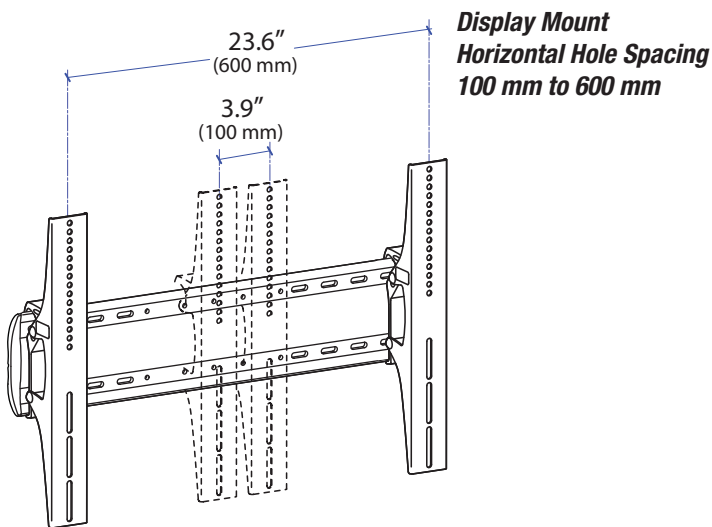

## Tilting Wall Mount

© 2014 Ergotron, Inc. rev. 02/26/2014 DIM-58 Content is subject to change without notification

**Americas Sales and Corporate Headquarters**

St. Paul, MN USA  
(800) 888-8458  
+1-651-681-7600  
www.ergotron.com  
sales@ergotron.com