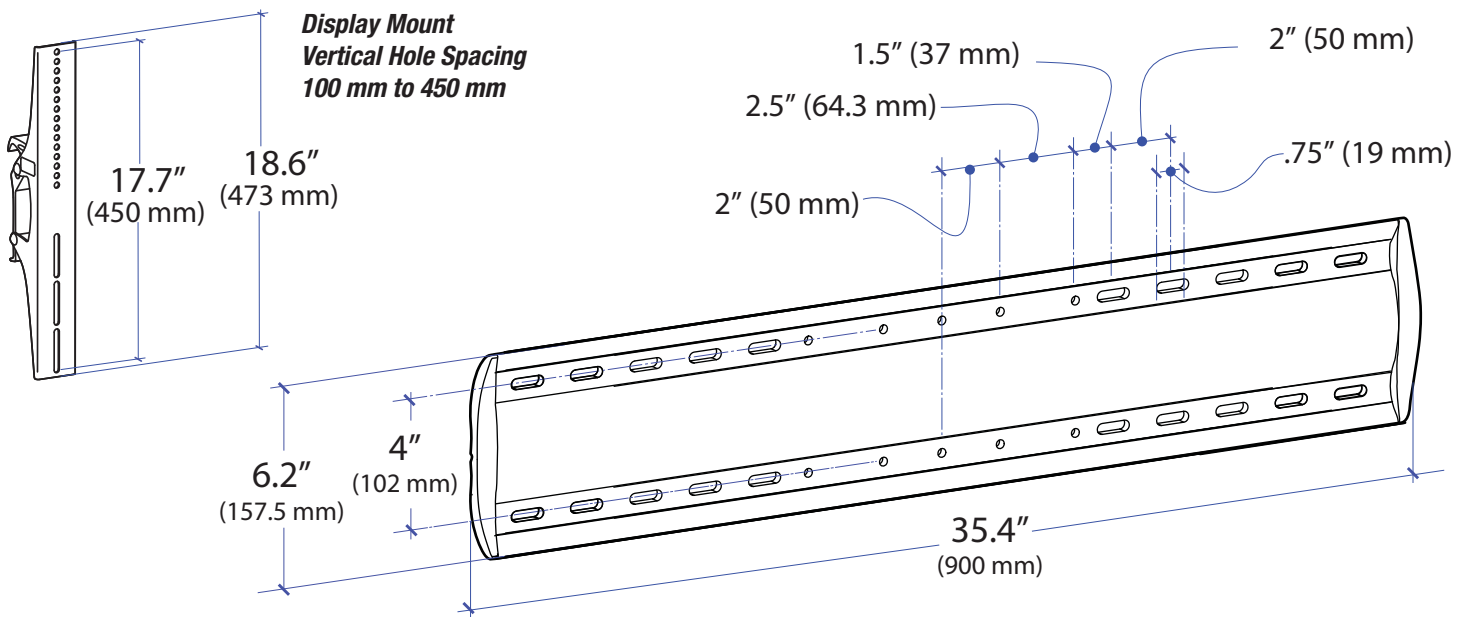

## Tilting Wall Mount, XL

© 2014 Ergotron, Inc. rev. 02/26/2014 DIM-58 Content is subject to change without notification

**Americas Sales and Corporate Headquarters**

St. Paul, MN USA  
(800) 888-8458  
+1-651-681-7600  
www.ergotron.com  
sales@ergotron.com