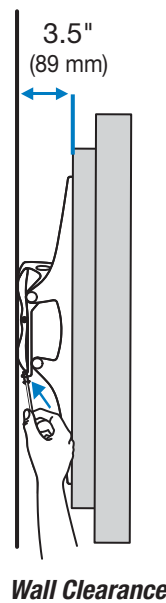

## Tilting Wall Mount

© 2014 Ergotron, Inc. rev. 02/26/2014 DIM-58 Content is subject to change without notification

**Americas Sales and Corporate Headquarters**

St. Paul, MN USA  
(800) 888-8458  
+1-651-681-7600  
www.ergotron.com  
sales@ergotron.com