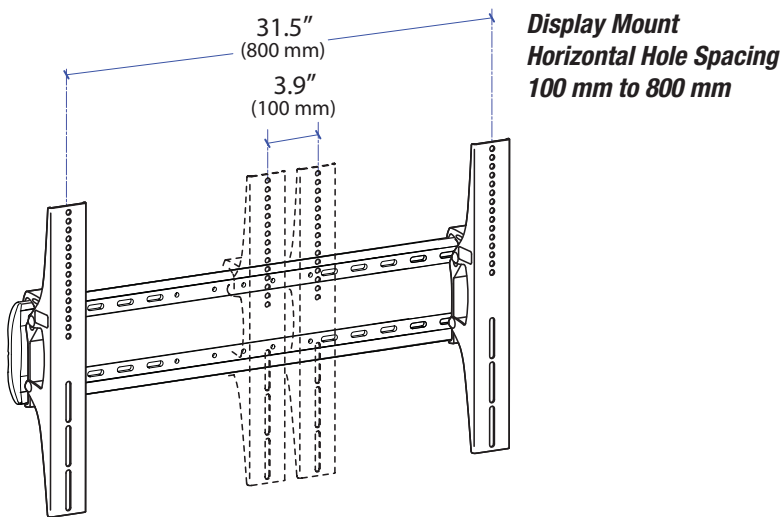

## Tilting Wall Mount, XL

© 2014 Ergotron, Inc. rev. 02/26/2014 DIM-58 Content is subject to change without notification

**Americas Sales and Corporate Headquarters**

St. Paul, MN USA  
(800) 888-8458  
+1-651-681-7600  
www.ergotron.com  
sales@ergotron.com