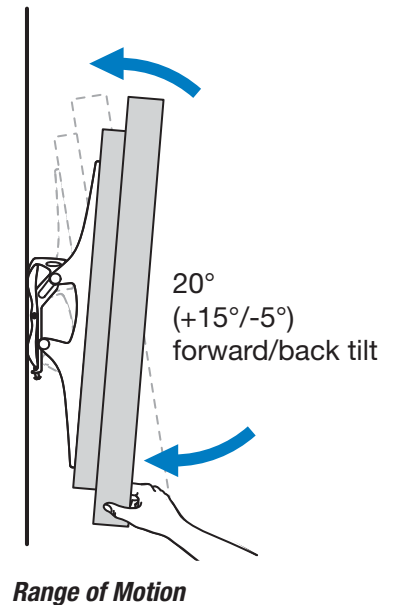

## Tilting Wall Mount

© 2014 Ergotron, Inc. rev. 02/26/2014 DIM-58 Content is subject to change without notification

**Americas Sales and Corporate Headquarters**

St. Paul, MN USA  
(800) 888-8458  
+1-651-681-7600  
www.ergotron.com  
sales@ergotron.com