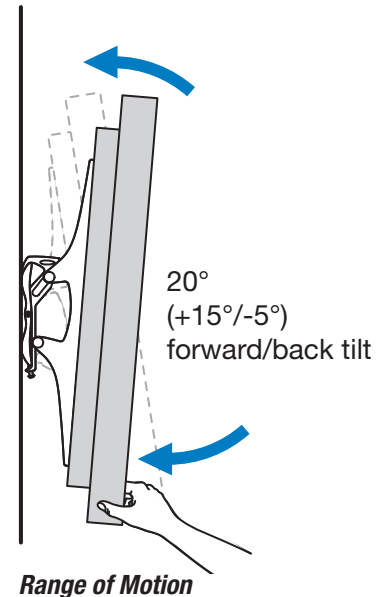

## Tilting Wall Mount, XL

© 2014 Ergotron, Inc. rev. 02/26/2014 DIM-58 Content is subject to change without notification

**Americas Sales and Corporate Headquarters**

St. Paul, MN USA  
(800) 888-8458  
+1-651-681-7600  
www.ergotron.com  
sales@ergotron.com