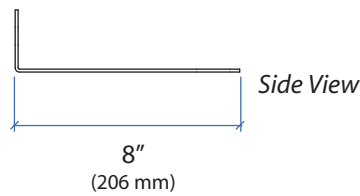

Utility Shelf

SV32 Bracket Dimensions

SV40/41/42 Bracket Dimensions

© 2010 Ergotron, Inc. rev. 08/31/2010 DIM-SV-USshelf Content is subject to change without notification

Americas Sales and Corporate Headquarters