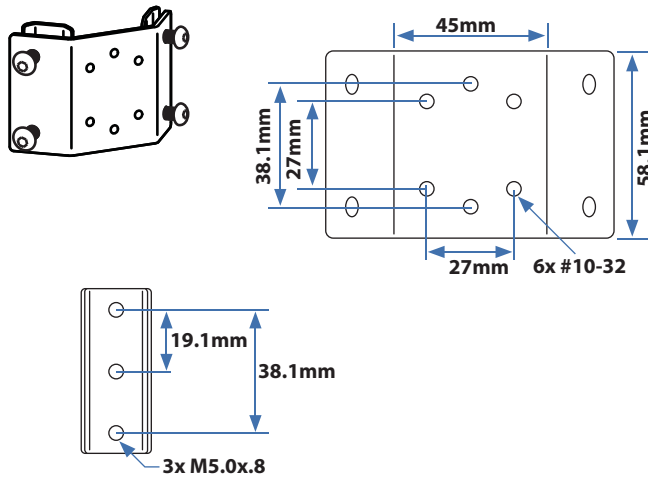

Utility Shelf

SV32 Bracket Dimensions

SV40/41/42 Bracket Dimensions

© 2010 Ergotron, Inc. rev. 08/31/2010 DIM-SV-USshelf Content is subject to change without notification

Americas Sales and Corporate Headquarters