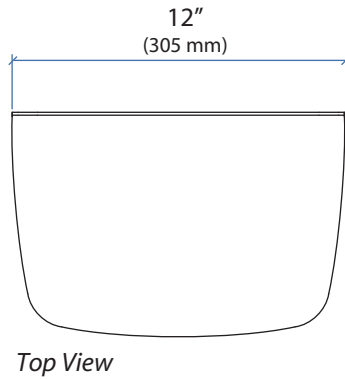

Utility Shelf

SV32 Bracket Dimensions

SV40/41/42 Bracket Dimensions

© 2010 Ergotron, Inc. rev. 08/31/2010 DIM-SV-USshelf Content is subject to change without notification

Americas Sales and Corporate Headquarters