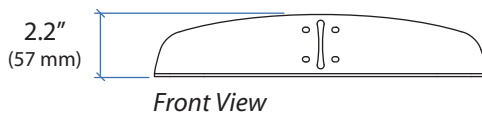

Utility Shelf

SV32 Bracket Dimensions

SV40/41/42 Bracket Dimensions

© 2010 Ergotron, Inc. rev. 08/31/2010 DIM-SV-USshelf Content is subject to change without notification

Americas Sales and Corporate Headquarters