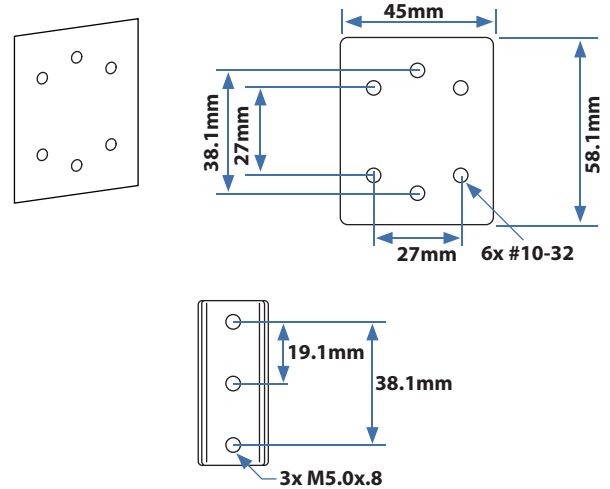

Utility Shelf

SV32 Bracket Dimensions

SV40/41/42 Bracket Dimensions

© 2010 Ergotron, Inc. rev. 08/31/2010 DIM-SV-USshelf Content is subject to change without notification

Americas Sales and Corporate Headquarters