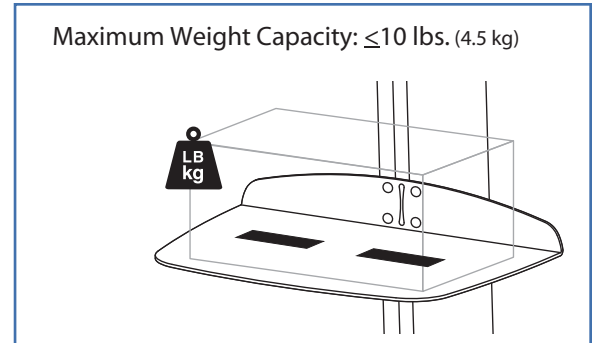

Utility Shelf

SV32 Bracket Dimensions

SV40/41/42 Bracket Dimensions

© 2010 Ergotron, Inc. rev. 08/31/2010 DIM-SV-USshelf Content is subject to change without notification

Americas Sales and Corporate Headquarters